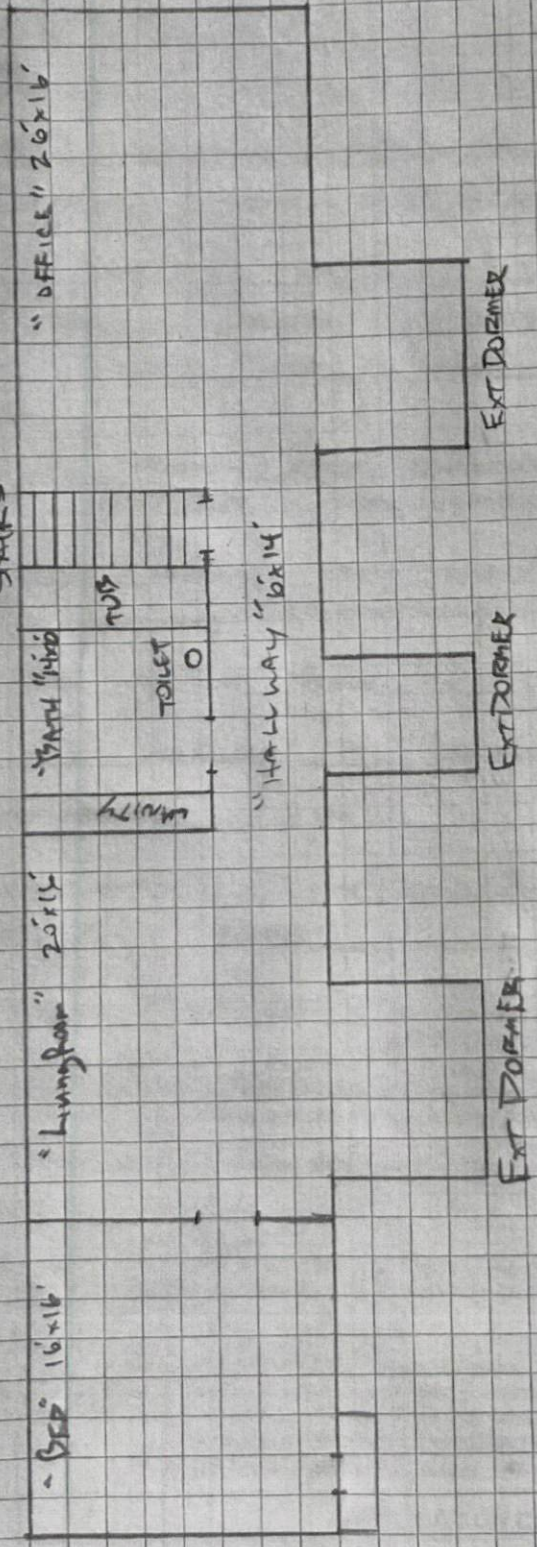

225 EASTFALL FLOOR PLAN

- - OUTLETS EVERY 6'
- - CAN LIGHTS

○ - TOILET

- TUB

ELECTRICAL PLUMBING HVAC

WILL ALL BE TO CURRENT CODE OR BETTER

225 EASTMAN FLOOR PLAN

- OFFICES EVERY 6'
- CAN LIGHTS

ELECTRICAL PLUMBING HVAC
 WILL ALL BE TO CURRENT
 CODE OF BETTER

OUTLET

225 EASTMAN FLOOR PLAN