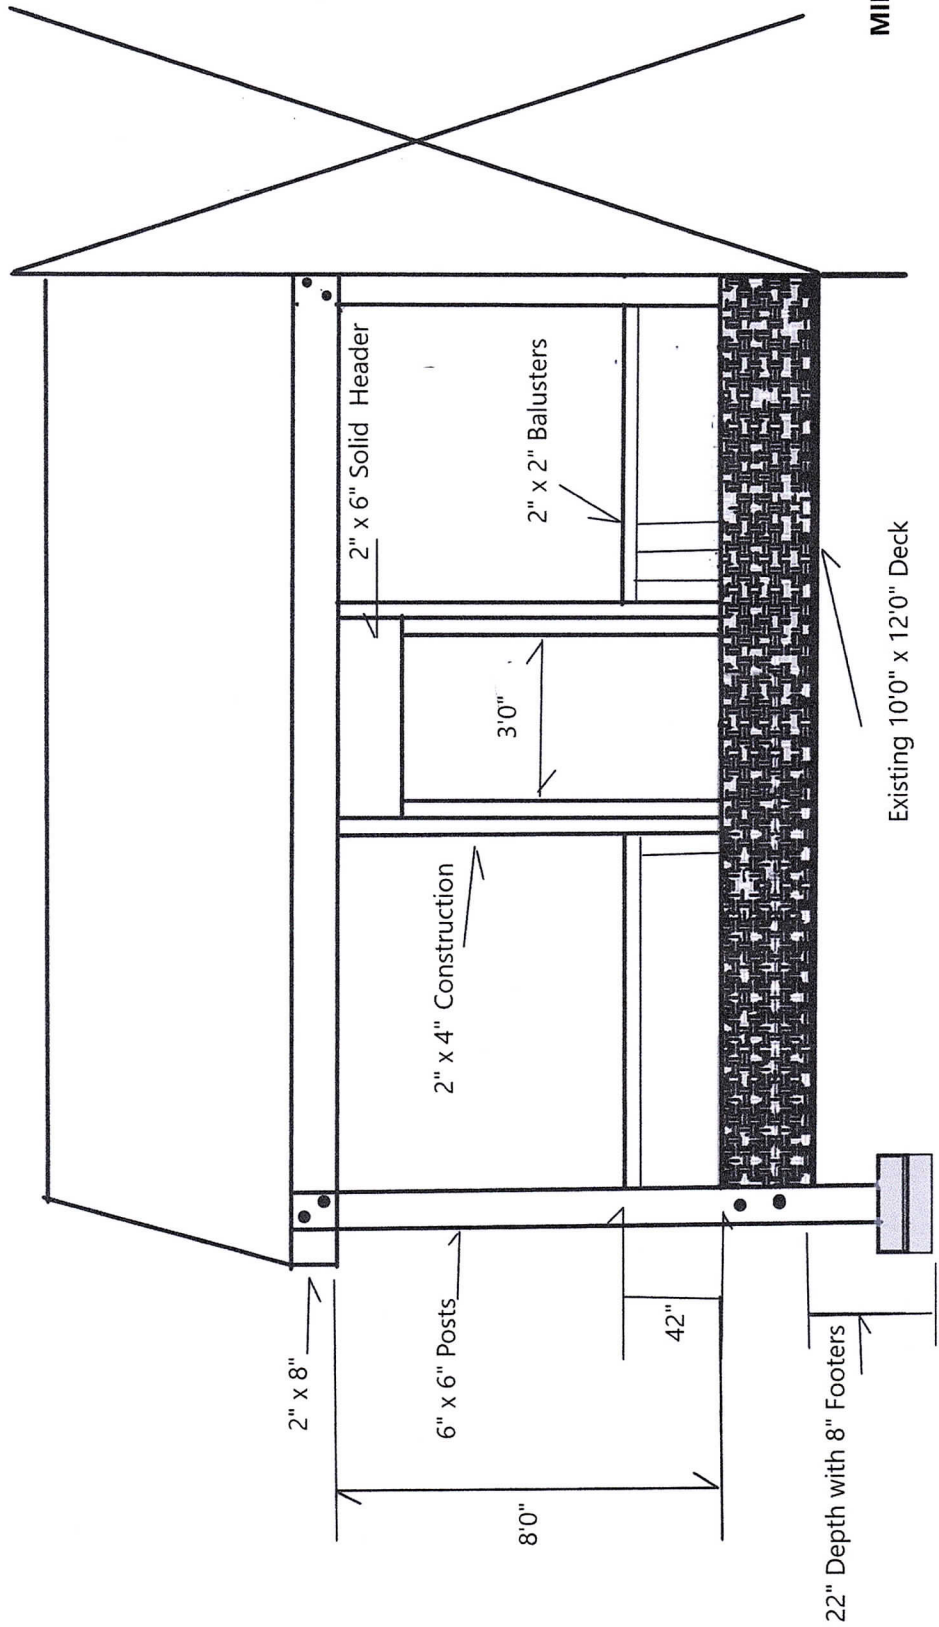

**VASQUEZ - PICA 10'0" X 12'0"
SCREENED ENCLOSURE**

MIKE G.