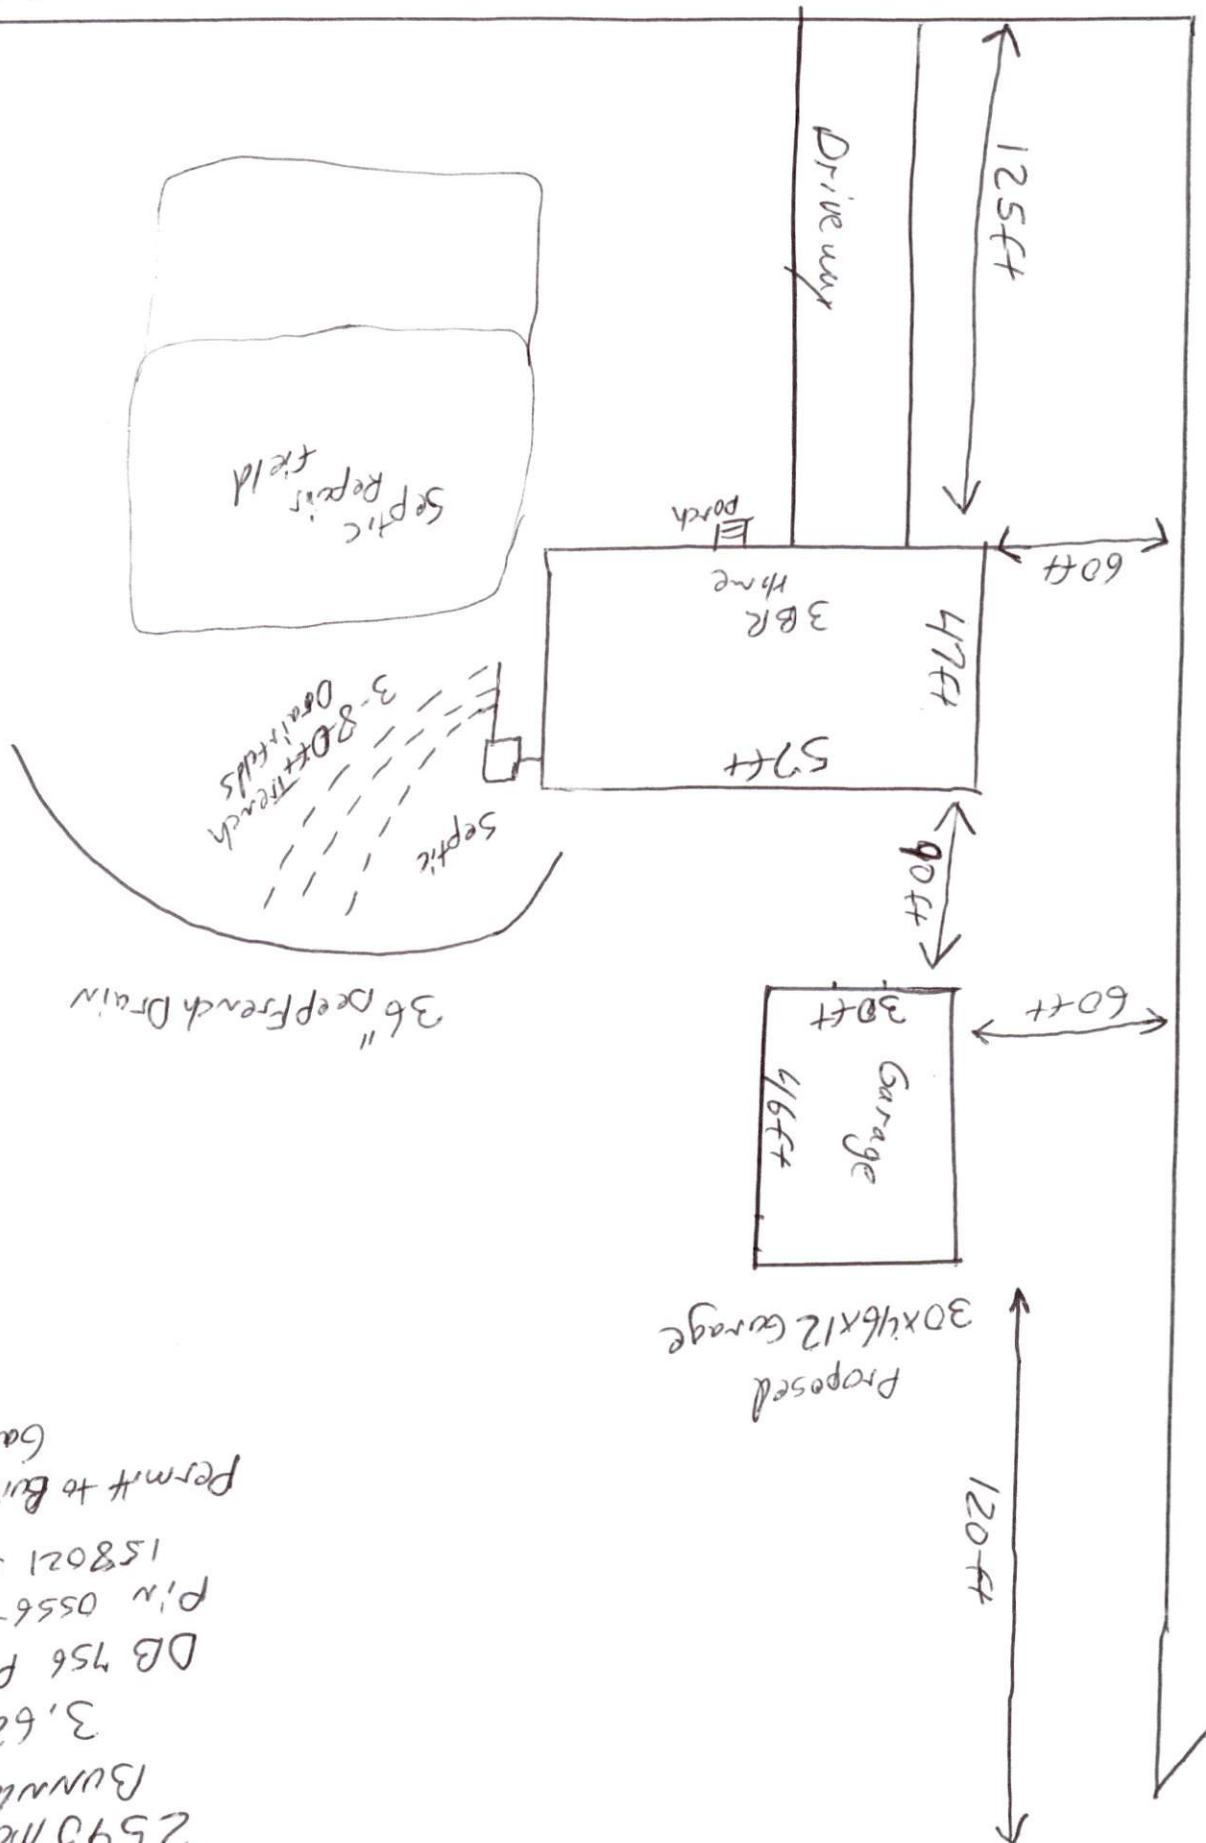

Mclean Chapel Church Rd

2590 Mclean Chapel Church Rd
 Bunnlevel NC 28323
 3.628 acres
 DB 756 P6652
 PIN 0556-17-9111
 158021 SF
 Permit to Build 30x46x12
 Garage Building

Proposed
 30x46x12 Garage