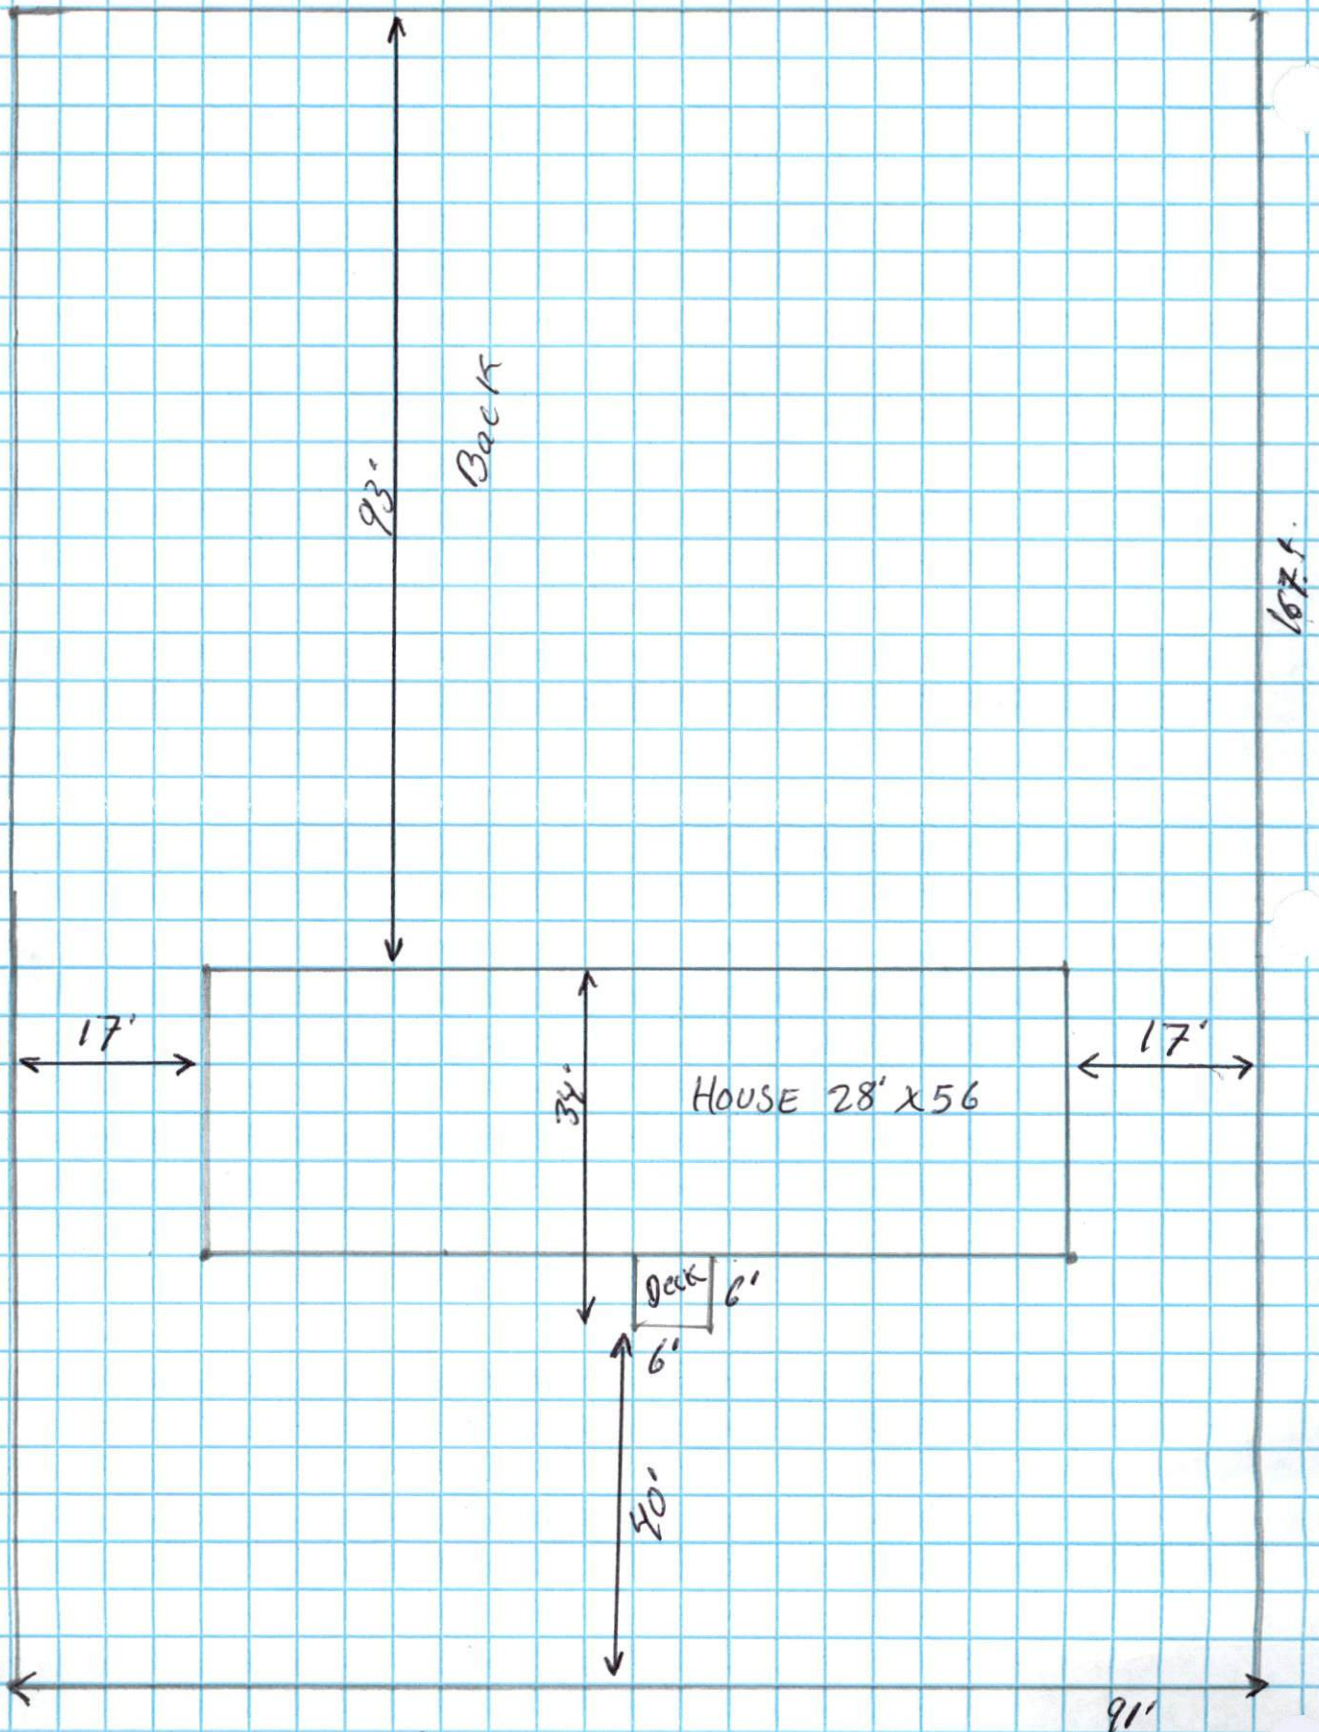

27 DEER VIEW SANFORD NC

DEER VIEW

167.5