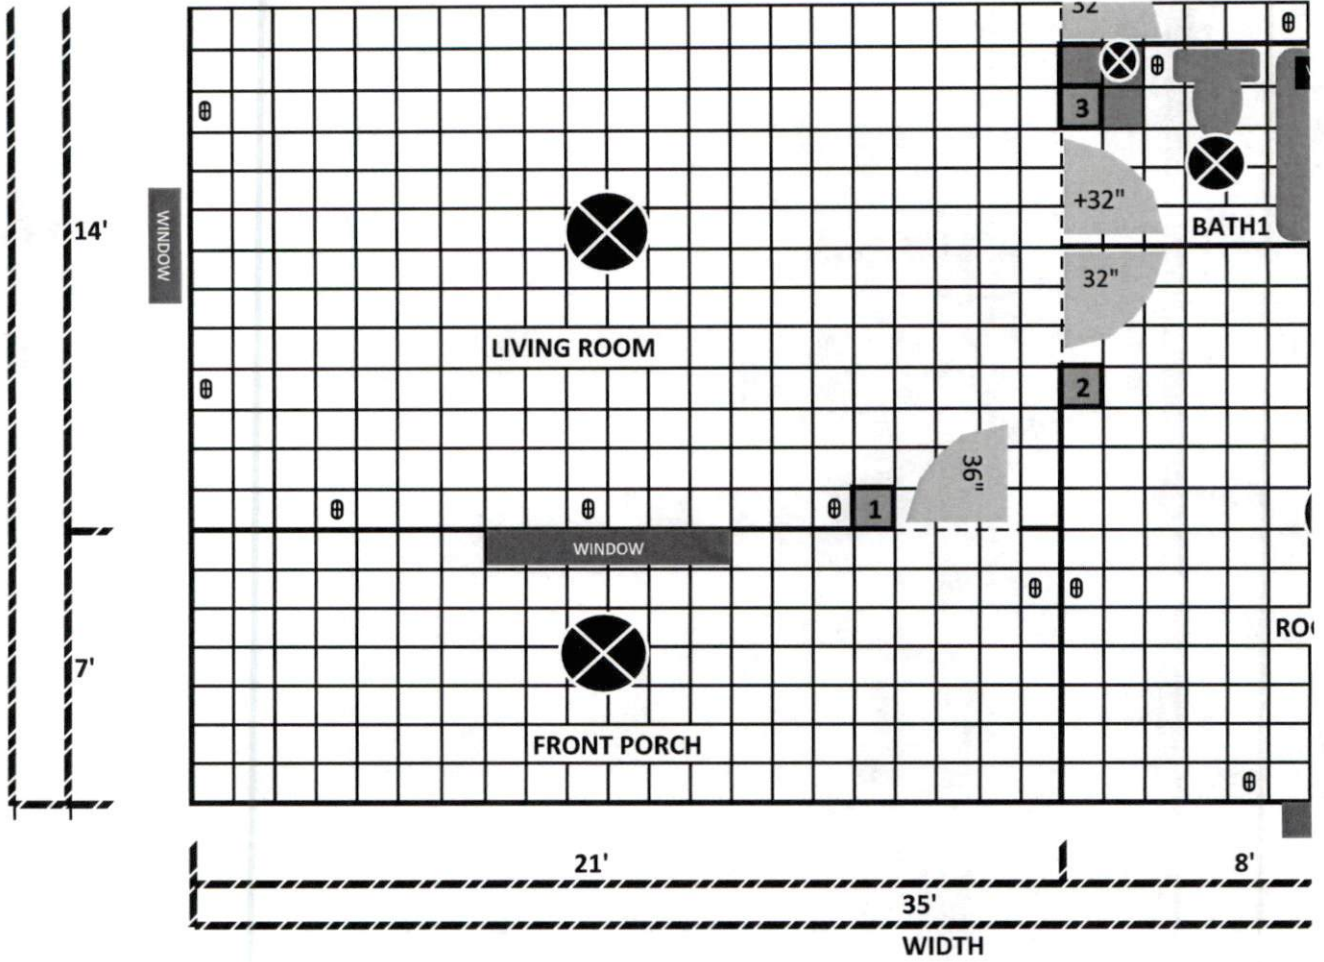

VERSION: 12,
 PINEAPPLE H
 301 DENIM L
 ERWIN, NC 2

 LIGHT
 ELECTRIC
 LIGHT SV

/31 11AM

HOUSE
DRIVE
8339

FIXTURE

CAL OUTLET

SWITCH