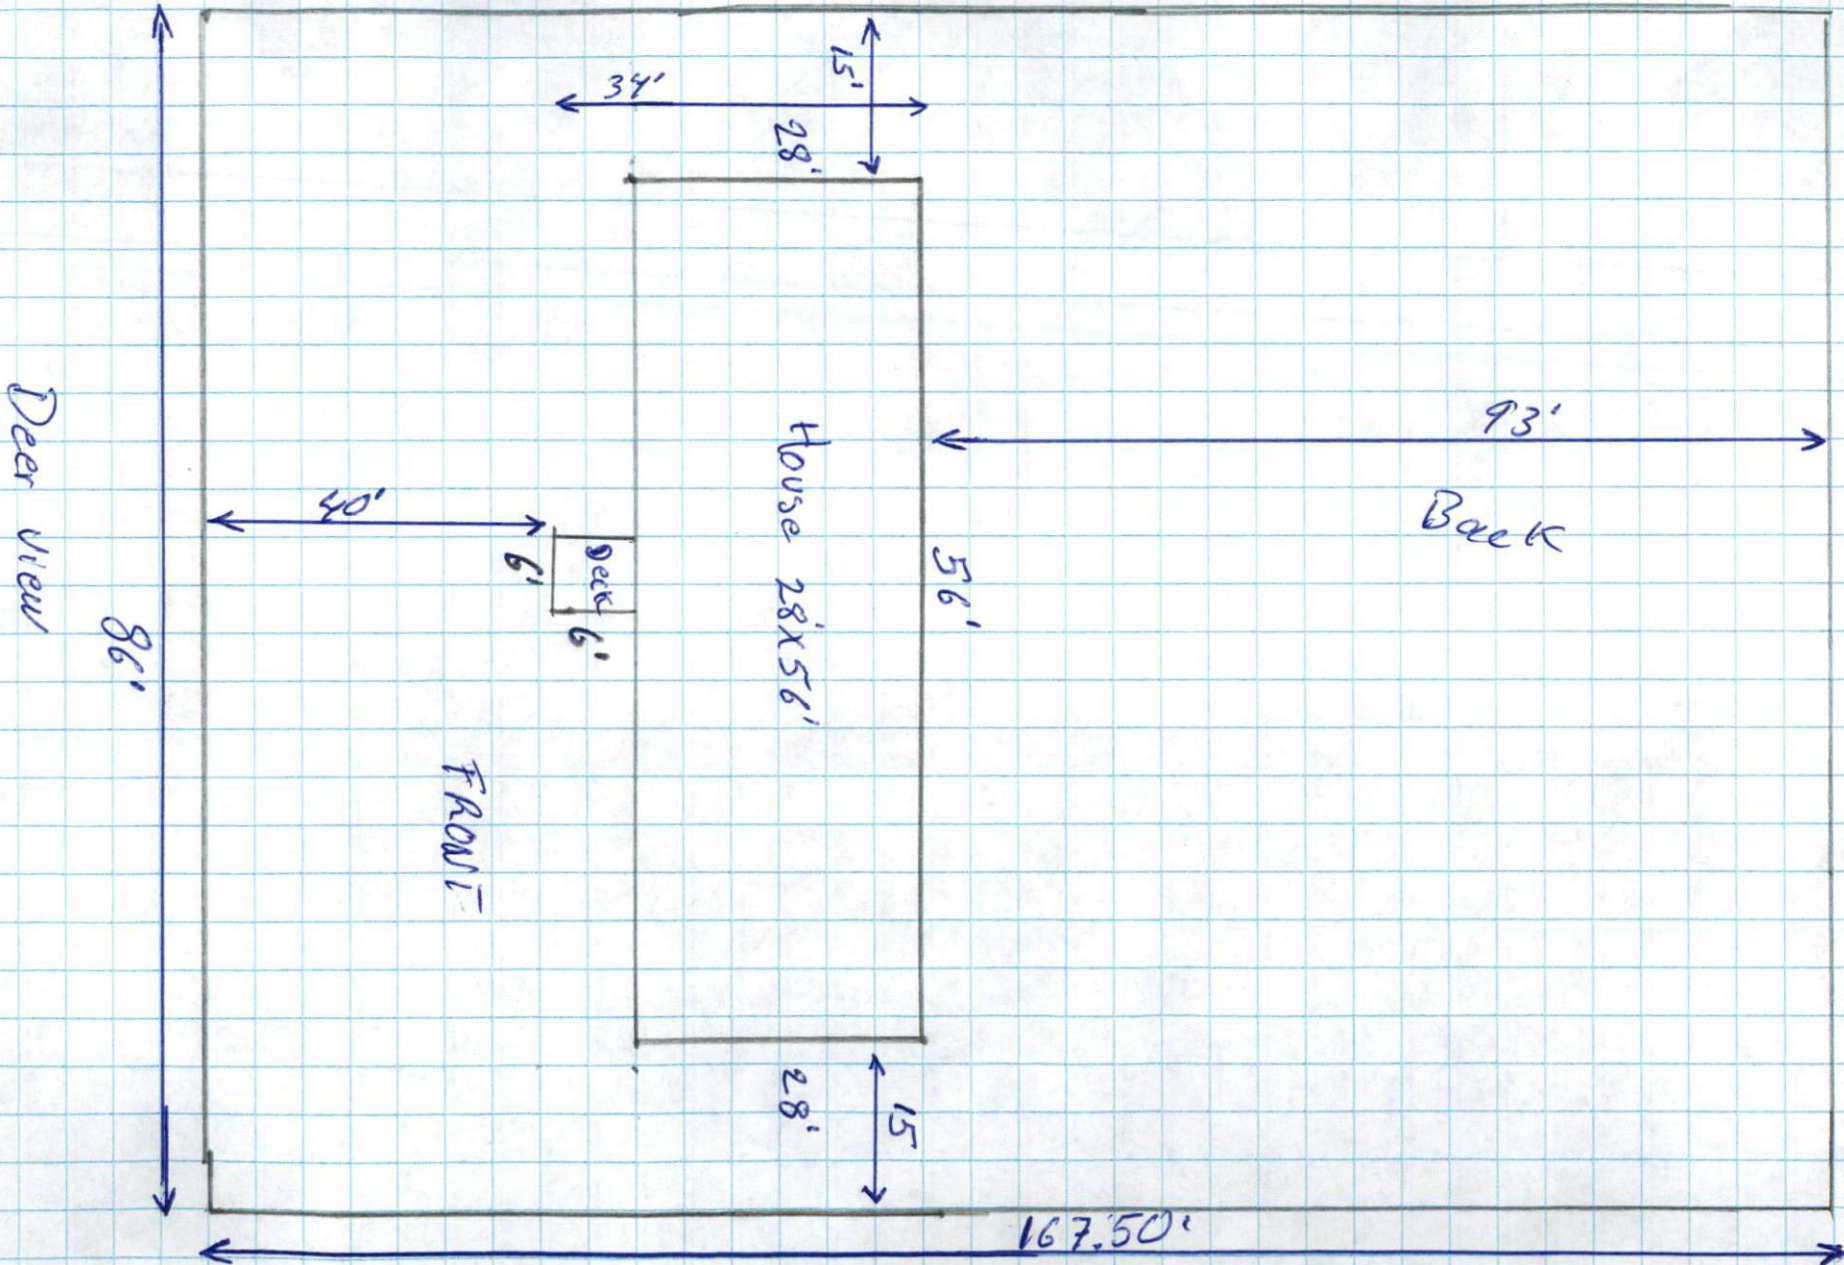

47 Deer View Sanford NC.

167.50'

93'
Back

56'

House 28x56'

FRONT

Deer View

86'

15'
28'

34'

28'

15'

Deck 6'
6'

40'