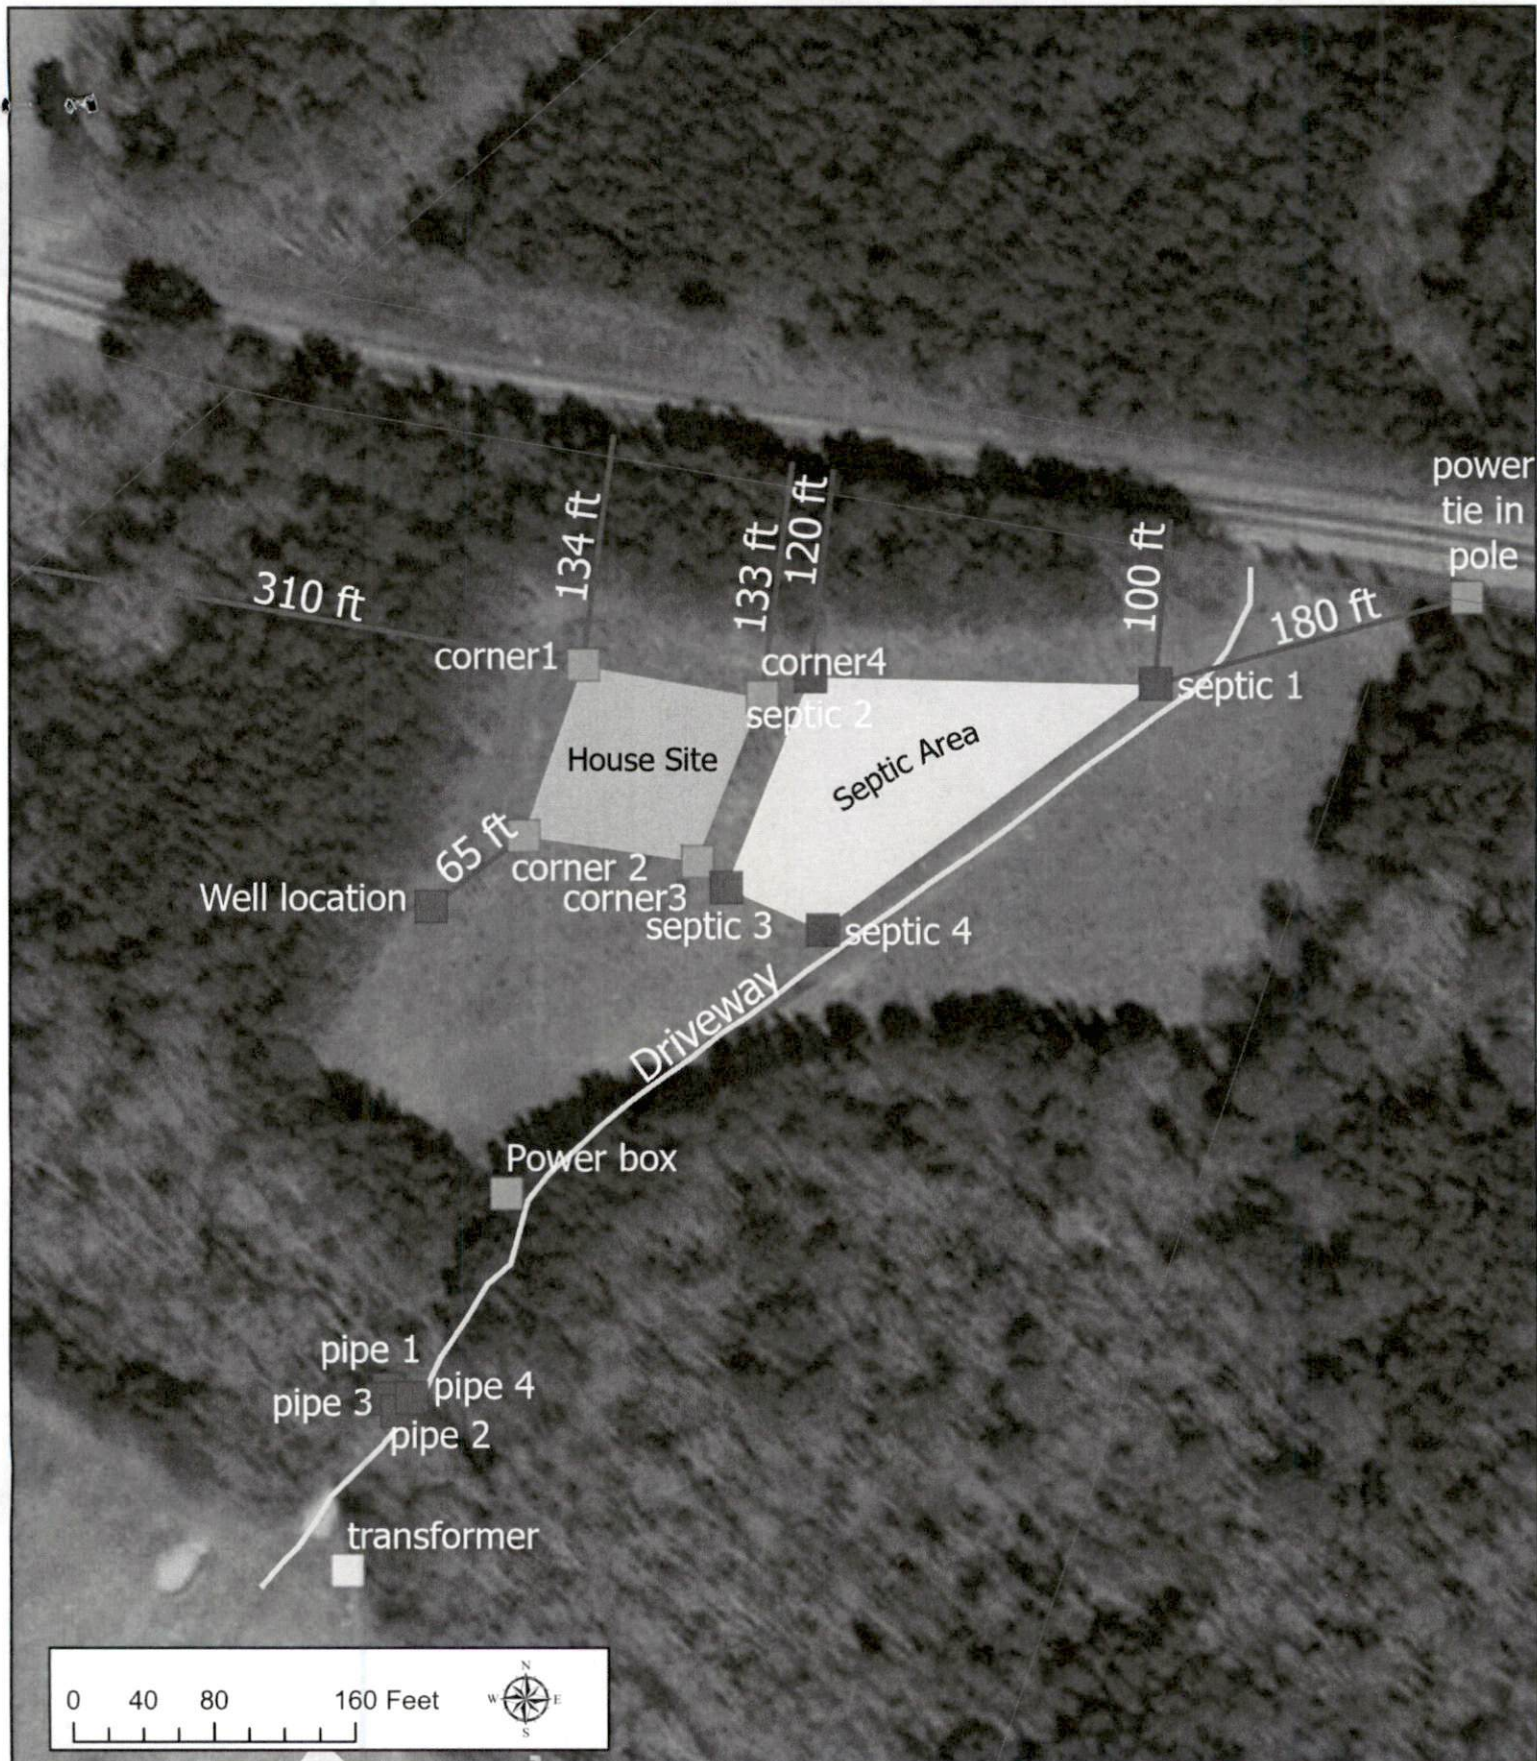

New Home Site

2068 McNeill Hobbs rd
Bunn Level, NC 28323

Legend

NEW Home SITE
146FT
WELL
Preposed Leach field

1,089 FT

Leach Field

Existing home

Google Earth

© 2021 Google

600 ft

P.O. Box 244
Bunnlevel, NC 28323

Project Name: McNeil Hobbs
Location: McNeil Hobbs Road, Bunnlevel NC
Proposed Site Plan

Figure: 1

Jan 5, 2021