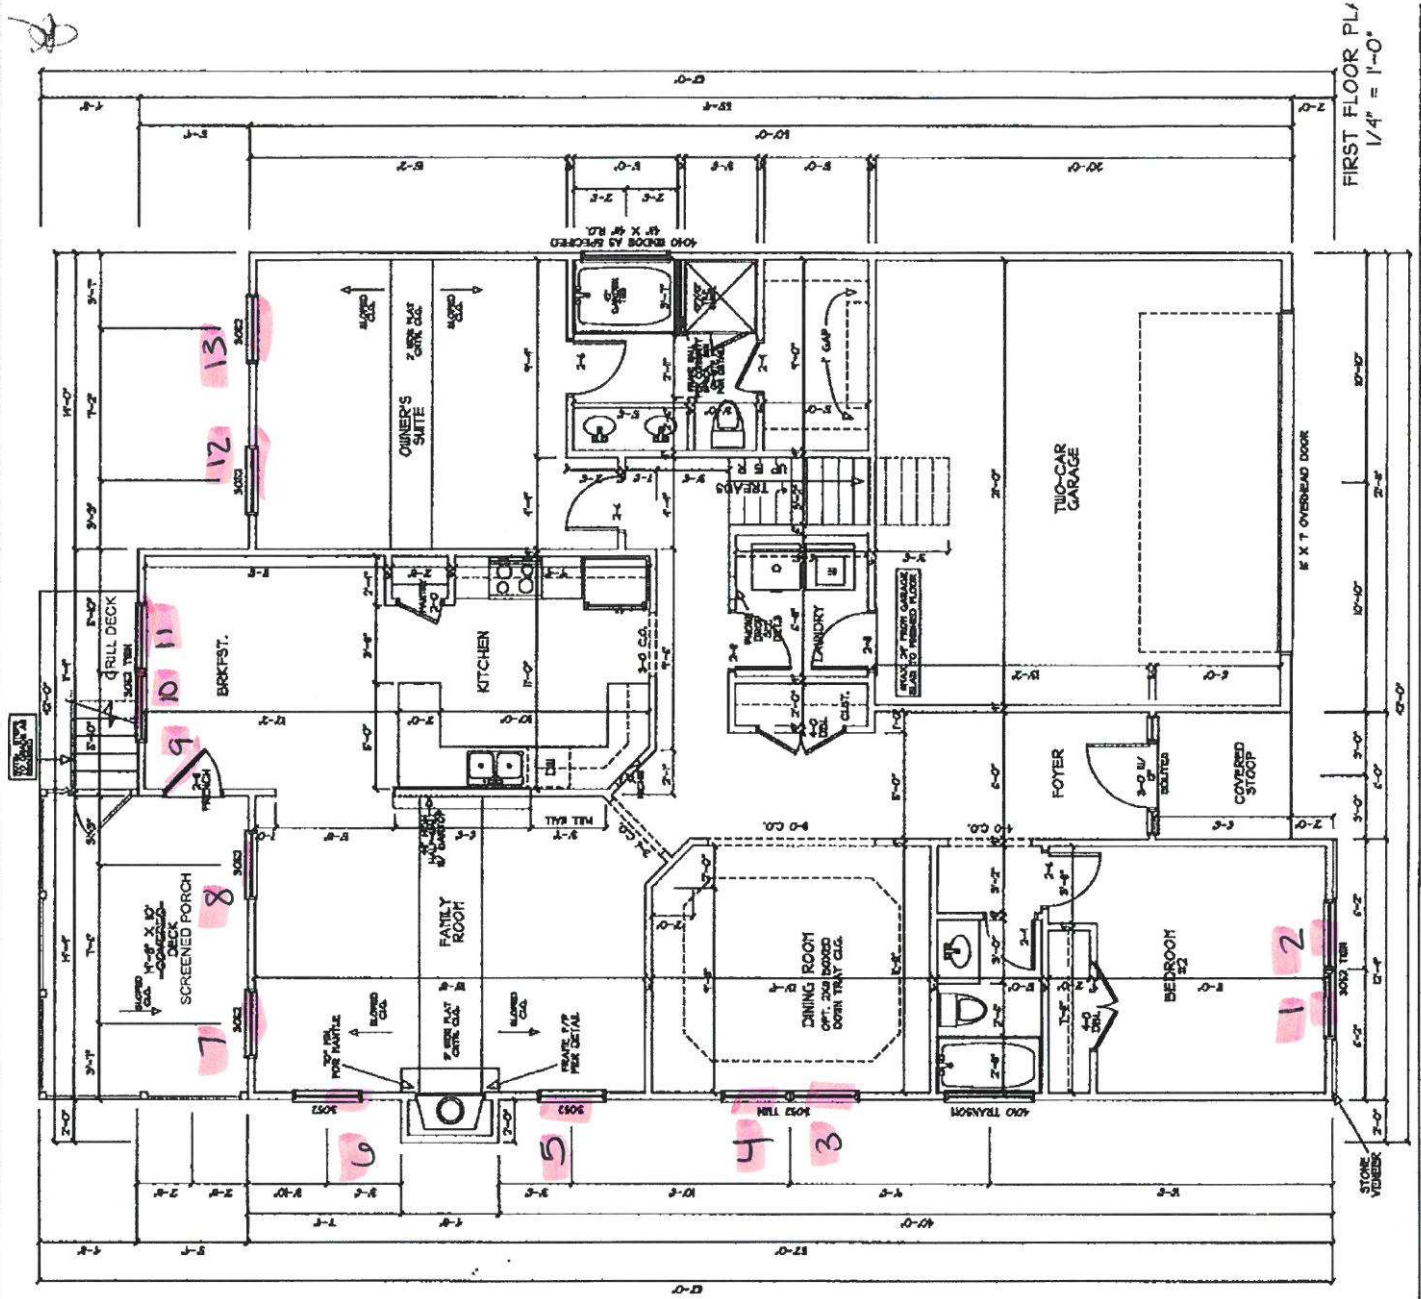

FIRST FLOOR PL  
1/4" = 1'-0"

Regal Oaks Building Group, LLC Phone: 919-203-3881 Job: also unapproved

14AV

DS  

REV. 102  

SECOND FLOOR P  
1/4" = 1'-0"

Royal Ocala Building Group, LLC Phone: 904-233-3882 EMail: info@royaloccala.com