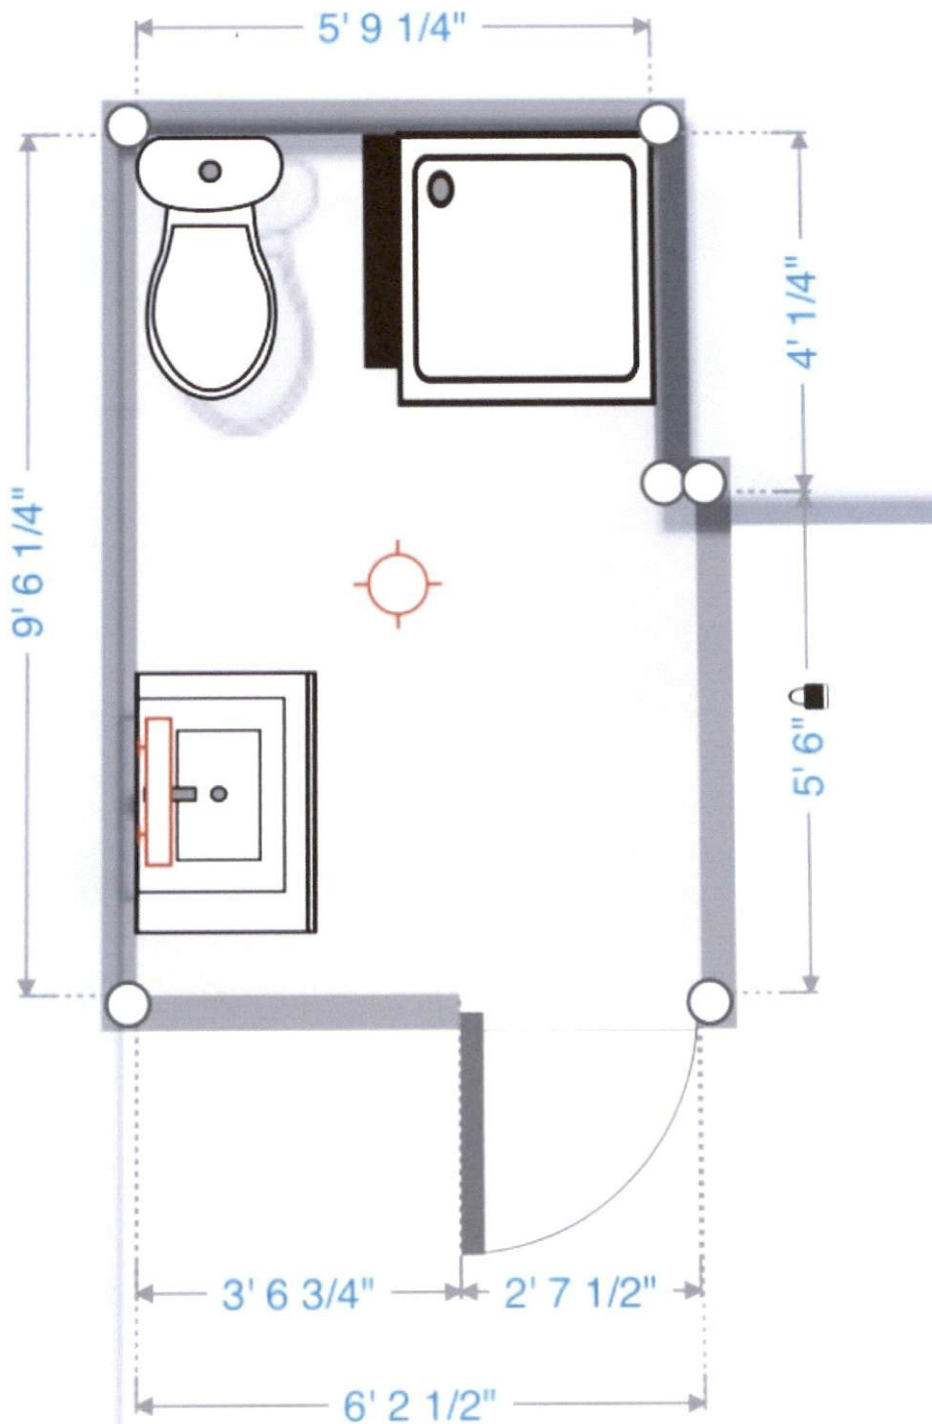

bathroom pre existing from home build. Adding walls + lighting + change shower.

This room was finished during home build. pre existing

Mottley Residence
 18 Dunes Circle
 Sanford, 27332

Finish basement.
 Add kitchenette
 Add bedroom w/ window, closet, 104 sq. feet (13' x 8')
 Add closet in preexisting room.
 Update bathroom.

 Hide image

Closet

Kitchenette

Hide image

LIVING ROOM

i DETAILS

Add Object

Set size

Freeze Walls

100
V11
100

100
HC

 Hide image

closing off preexisting bathroom

BATHROOM

 DETAILS

Add Object

Freeze Walls

< EXIT ROOM

 Hide image

ment
2 3/4"

Untitled Project

2. Floor

25'3"