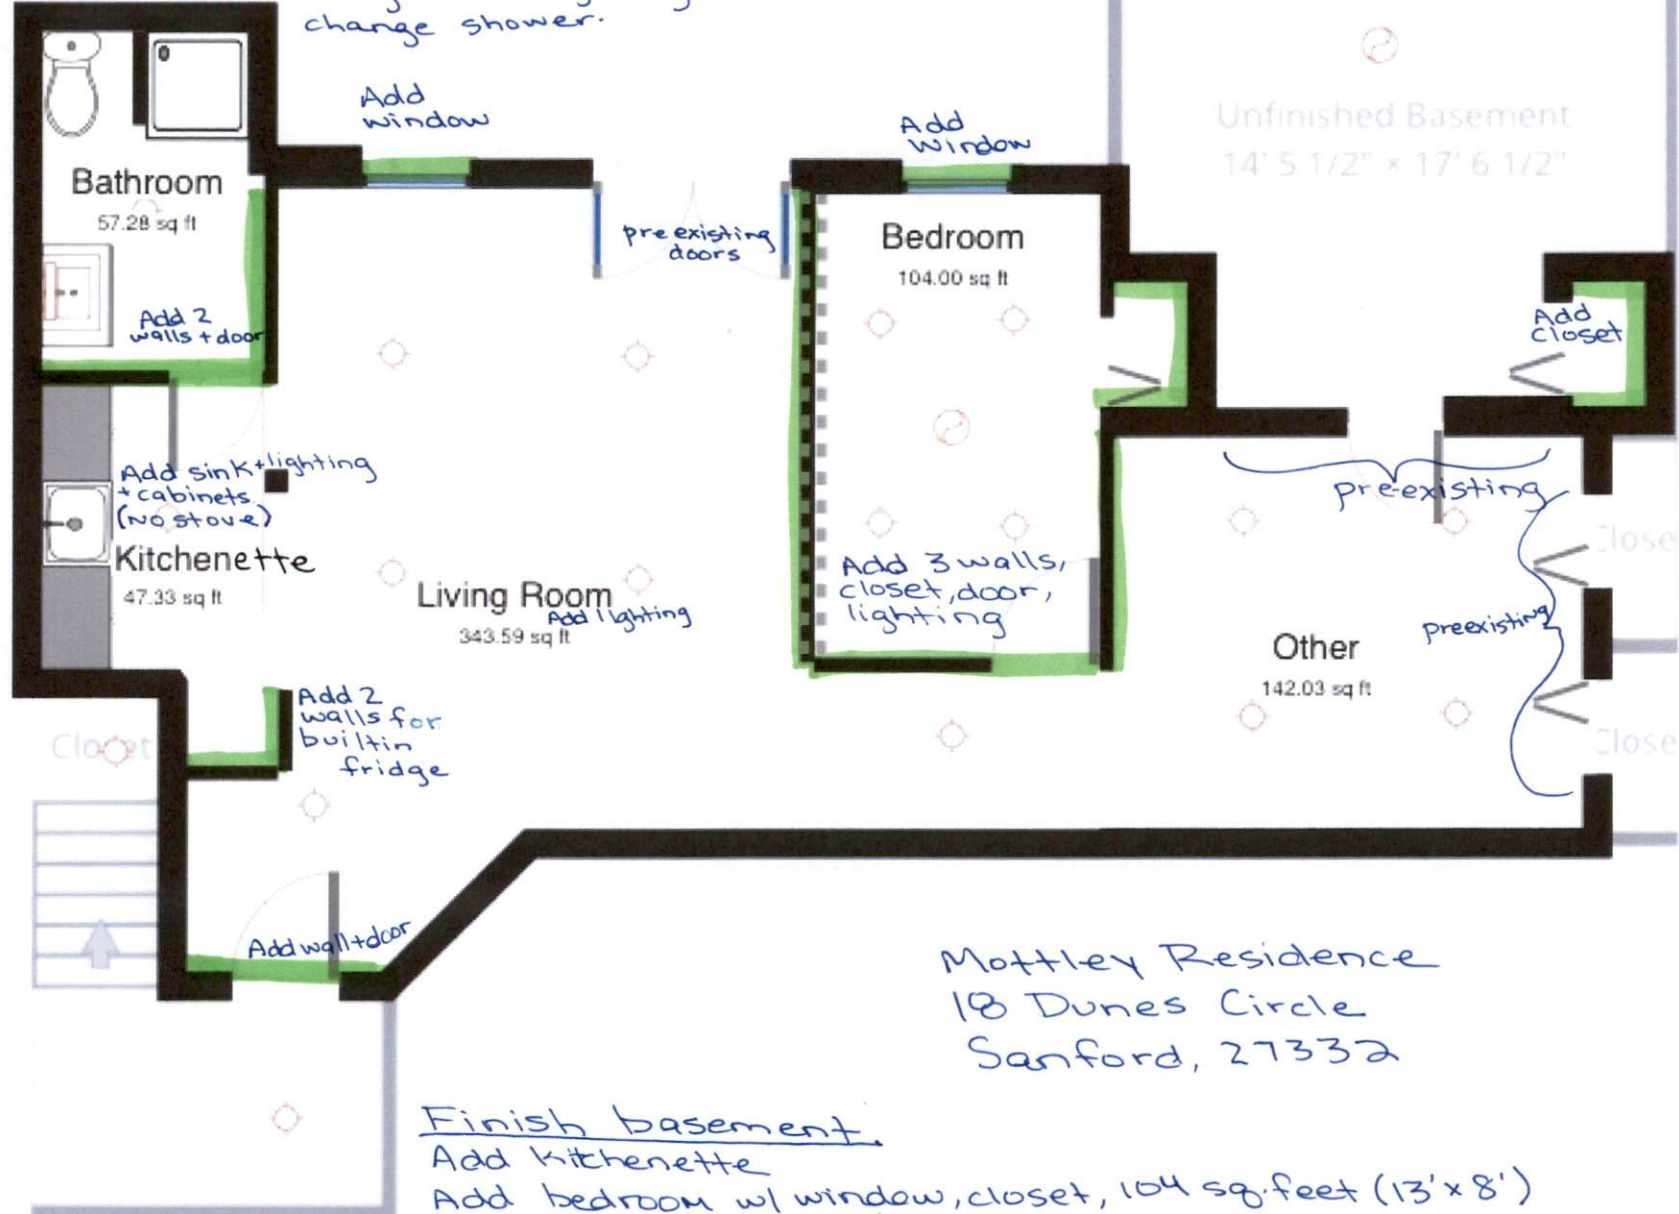

bathroom pre existing from home build. Adding walls + lighting + change shower.

This room was finished during home build. pre existing

Mottley Residence
 18 Dunes Circle
 Sanford, 27332

Finish basement.
 Add kitchenette
 Add bedroom w/ window, closet, 104 sq. feet (13' x 8')
 Add closet in preexisting room.
 Update bathroom.

 Hide image

Closet

Kitchenette

Hide image

LIVING ROOM

i DETAILS

Add Object

Set size

Freeze Walls

100
V11
100

100
HC

 Hide image

closing off preexisting bathroom

BATHROOM

 DETAILS

Add Object

Freeze Walls

< EXIT ROOM

 Hide image

ment
2 3/4"

Untitled Project

2. Floor

25'3"