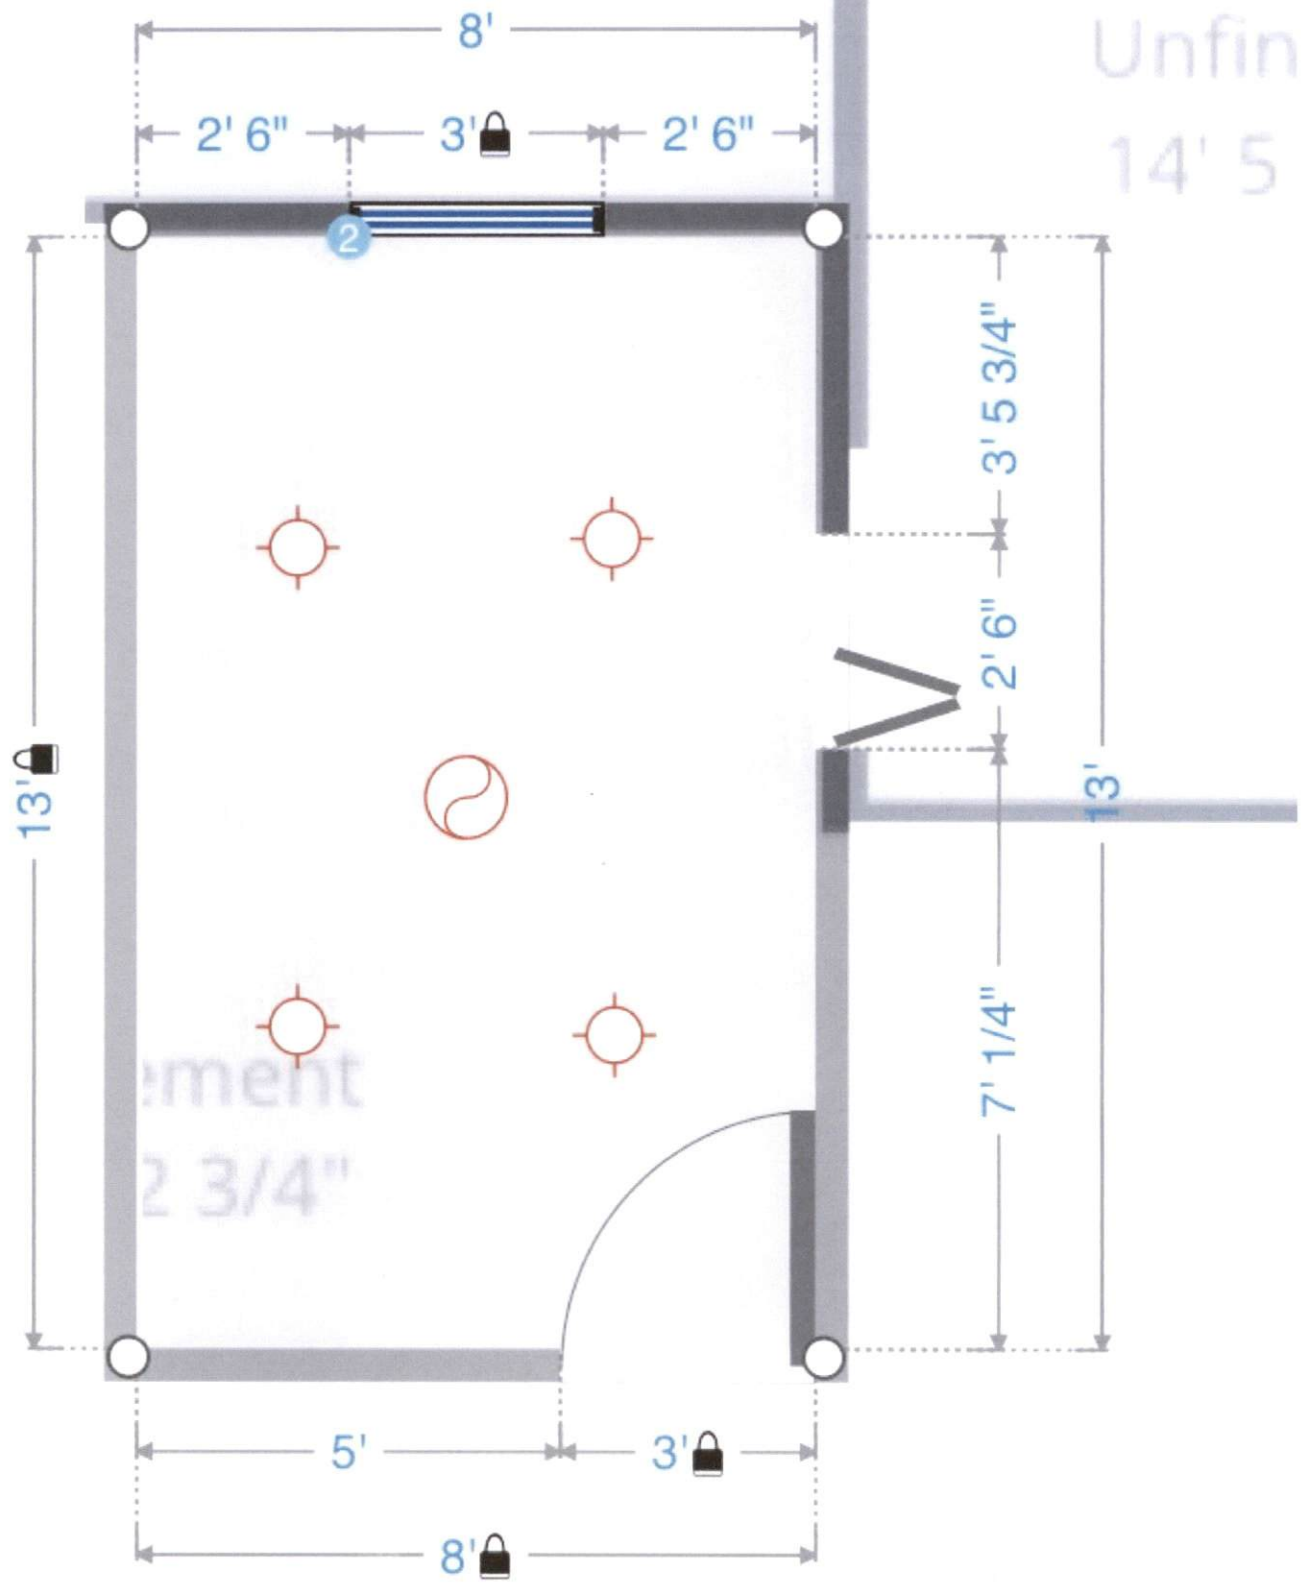

 Hide image

Closet

Kitchenette

Hide image

LIVING ROOM

i DETAILS

Add Object

Set size

Set size

Freeze Walls

 Hide image

pre-existing space w/ 2 closets

OTHER

 DETAILS

Add Object

Set size

Freeze Walls

< EXIT ROOM

 Hide image

ment
2 3/4"

Untitled Project

2. Floor

25'3"