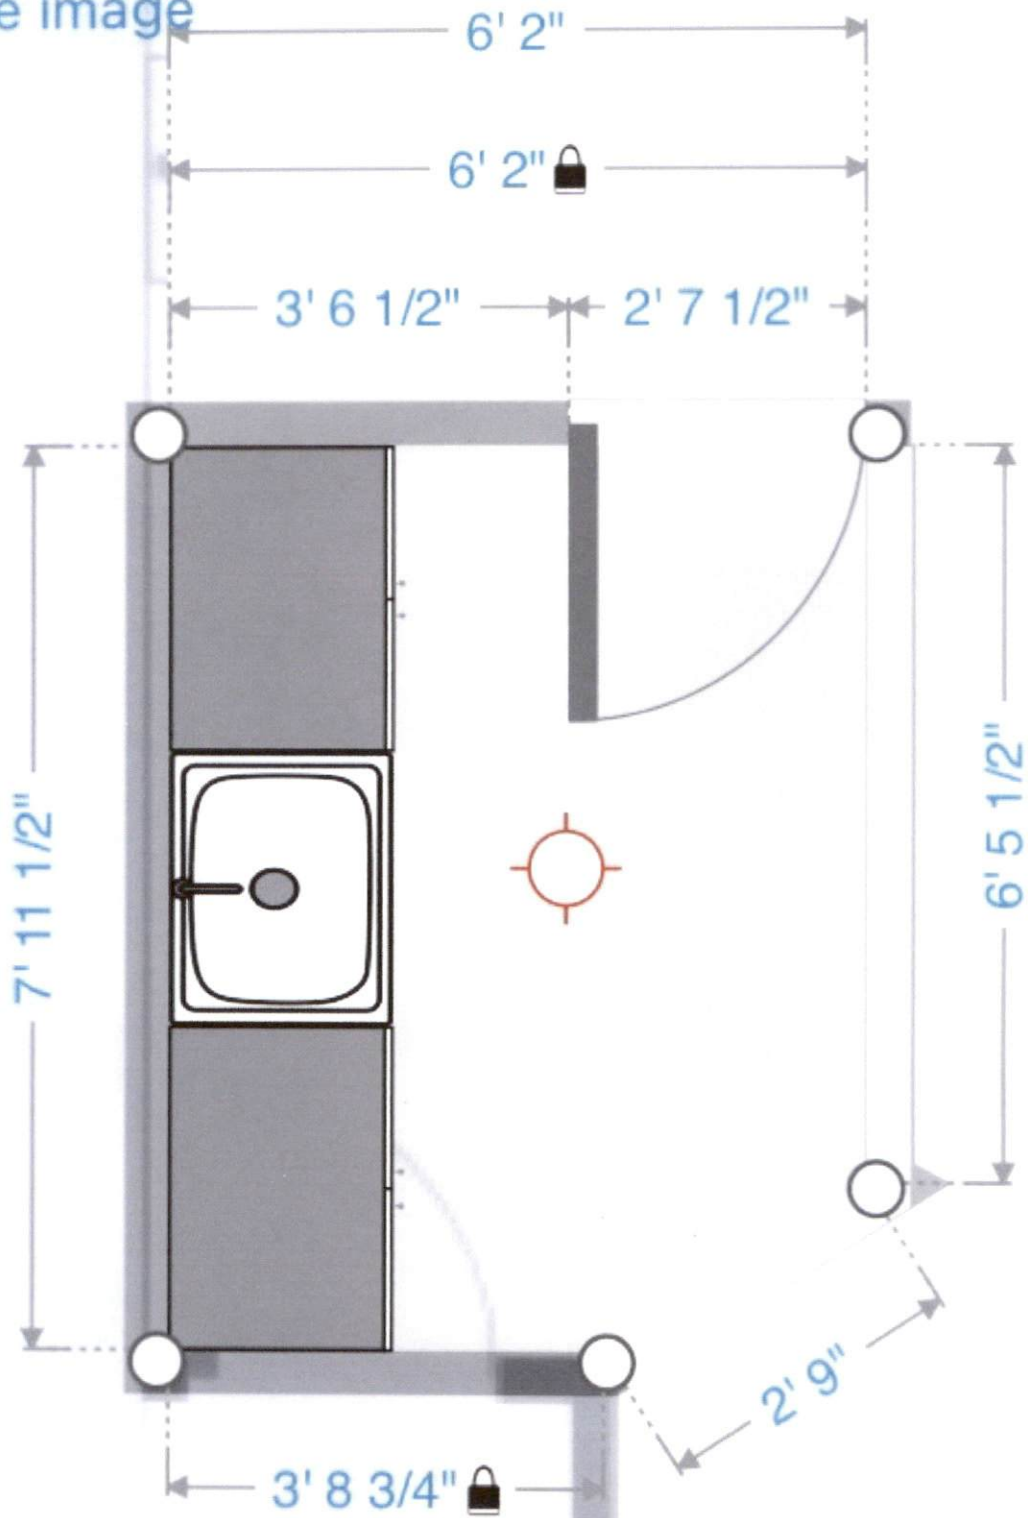

bathroom pre existing from home build. Adding walls + lighting + change shower.

This room was finished during home build. pre existing

Mottley Residence
 18 Dunes Circle
 Sanford, 27332

Finish basement.
 Add kitchenette
 Add bedroom w/ window, closet, 104 sq. feet (13' x 8')
 Add closet in preexisting room.
 Update bathroom.

 Hide image

Closet

Kitchenette

Hide image

LIVING ROOM

i DETAILS

Add Object

Set size

Freeze Walls

< EXIT ROOM

 Hide image

ment
2 3/4"

Untitled Project

2. Floor

25'3"