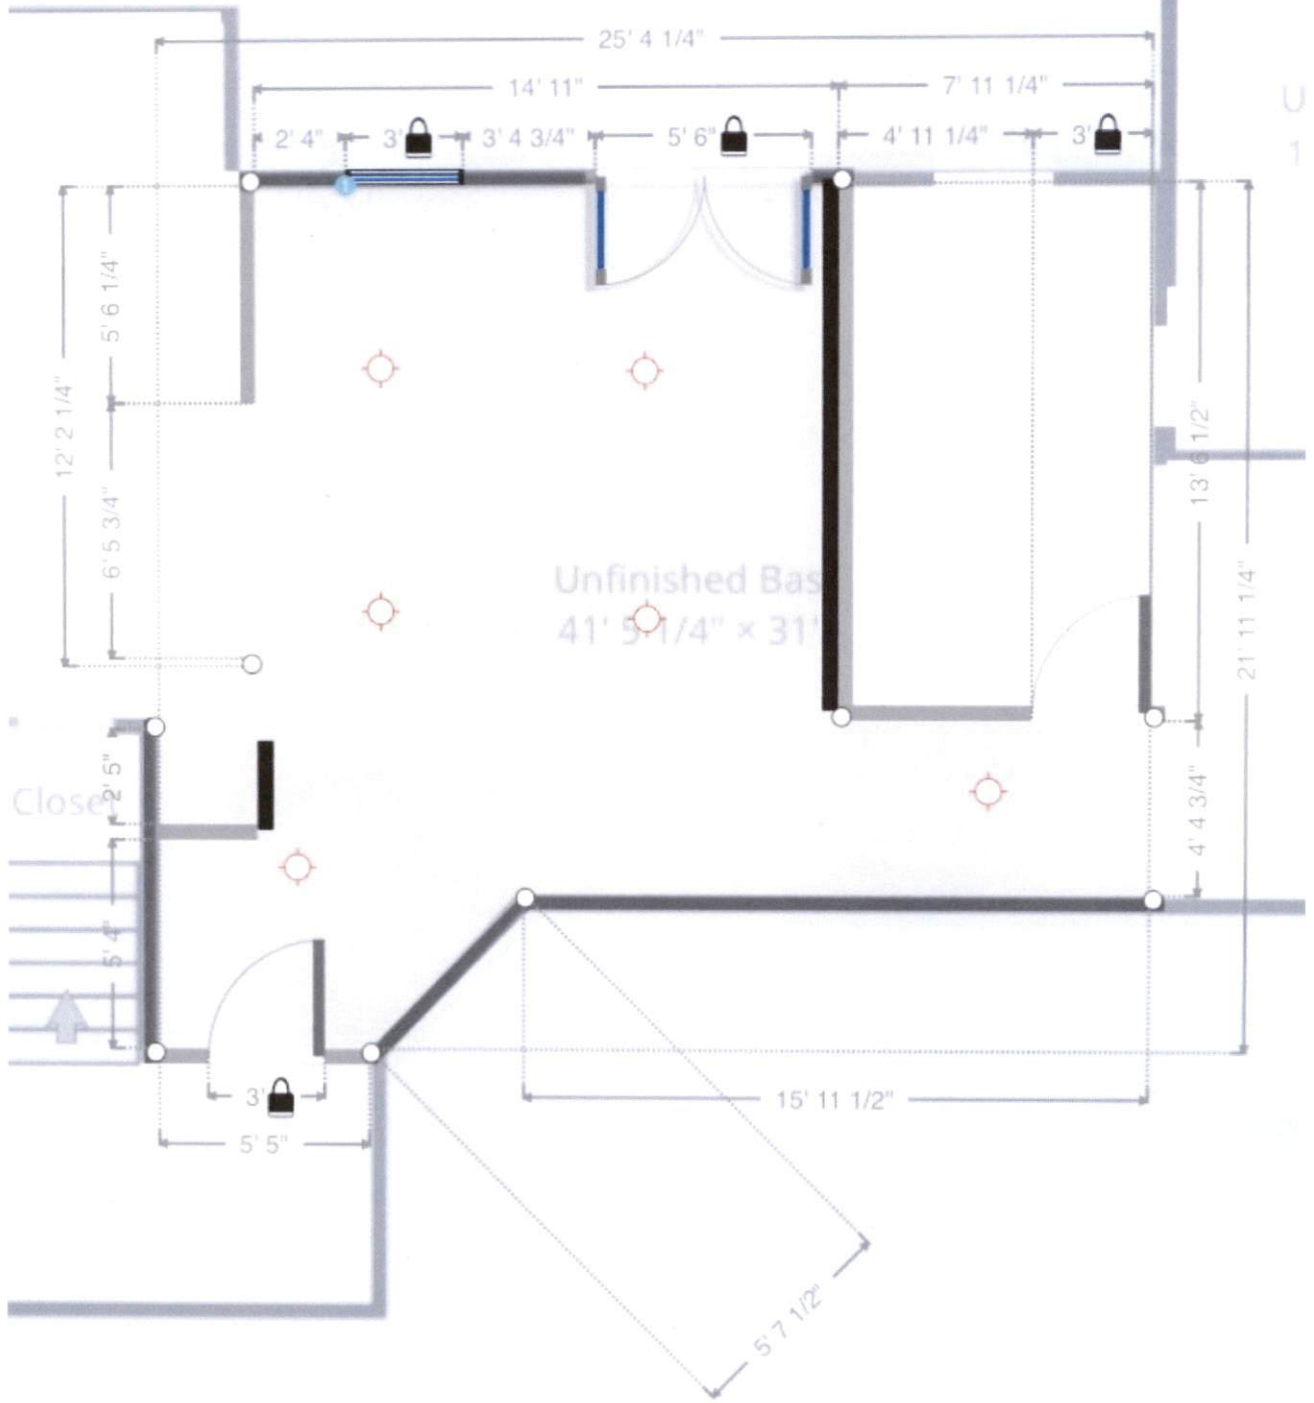

bathroom pre existing from home build. Adding walls + lighting + change shower.

This room was finished during home build. pre existing

Mottley Residence
 18 Dunes Circle
 Sanford, 27332

Finish basement.
 Add kitchenette
 Add bedroom w/ window, closet, 104 sq. feet (13' x 8')
 Add closet in preexisting room.
 Update bathroom.

 Hide image

Closet

Kitchenette

Hide image

LIVING ROOM

i DETAILS

Add Object

Set size

Freeze Walls

100
V11
100

100
HC

 Hide image

closing off preexisting bathroom

BATHROOM

 DETAILS

Add Object

Set size

Freeze Walls

 Hide image

pre-existing space w/ 2 closets

OTHER

 DETAILS

Add Object

Set size