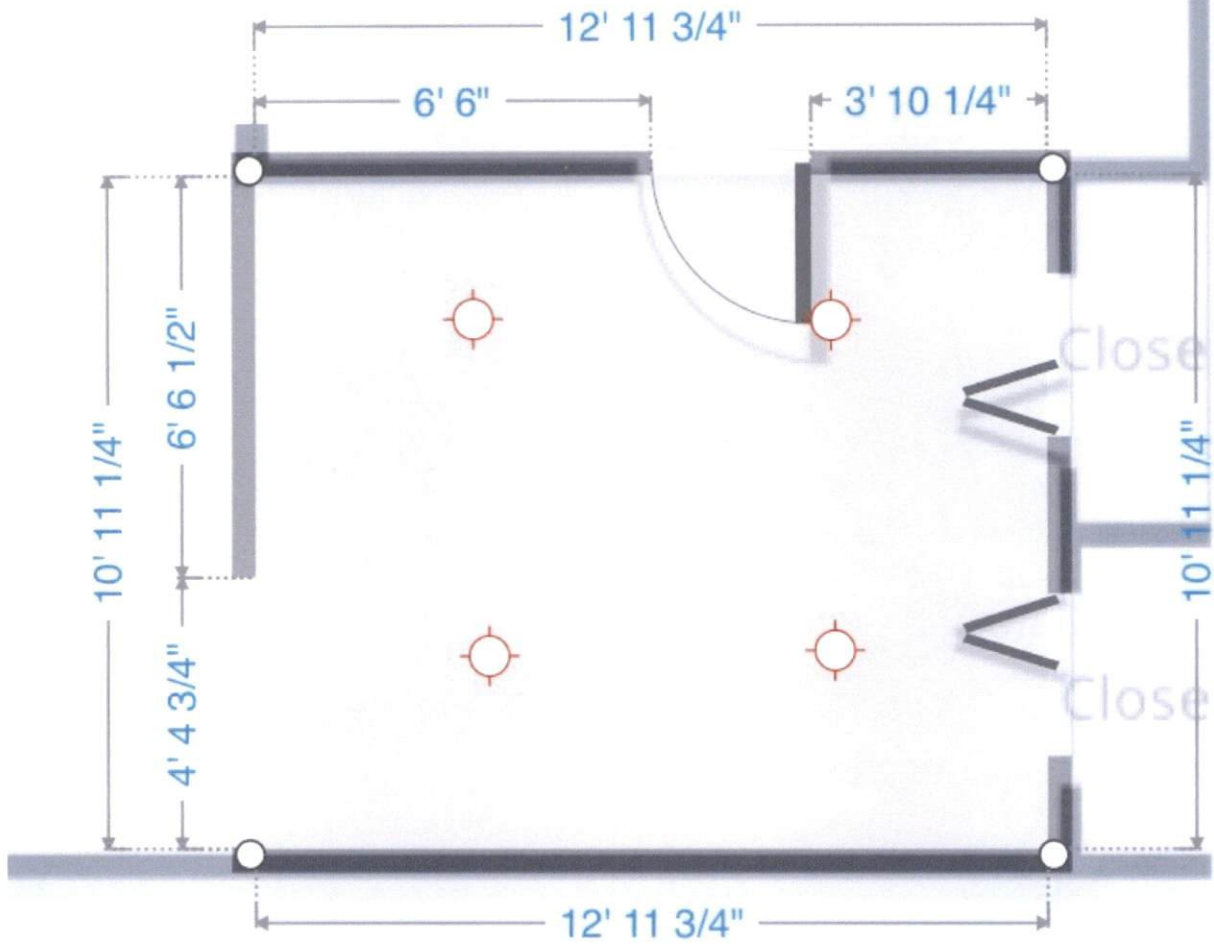

 Hide image

Closet

Kitchenette

Hide image

LIVING ROOM

i DETAILS

Add Object

Set size

Freeze Walls

100
V11
100

100
HC

 Hide image

closing off preexisting bathroom

BATHROOM

 DETAILS

Add Object

Set size

Freeze Walls

 Hide image

pre-existing space w/ 2 closets

OTHER

 DETAILS

Add Object

Set size

Freeze Walls

< EXIT ROOM

 Hide image

ment
2 3/4"

Untitled Project

2. Floor

25'3"