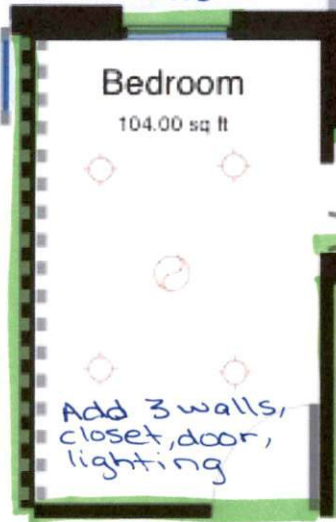

bathroom pre existing from home build. Adding walls+ lighting+ change shower.

Bathroom
57.28 sq ft

Add 2 walls + door

Add sink+ lighting + cabinets (no stove)

Kitchenette
47.33 sq ft

closet

Living Room
343.59 sq ft

Add lighting

Add 2 walls for builtin fridge

Add wall+door

pre existing doors

Bedroom
104.00 sq ft

Add Window

Add 3 walls, closet, door, lighting

This room was finished during home build. pre existing

Unfinished Basement
14' 5 1/2" x 17' 6 1/2"

Other
142.03 sq ft

Add closet

pre existing

pre existing

Close

Close

Mottley Residence
18 Dunes Circle
Sanford, 27332

Finish basement.

Add kitchenette

Add bedroom w/ window, closet, 104 sq. feet (13' x 8')

Add closet in pre existing room.

Update bathroom.

 Hide image

Closet

Kitchenette