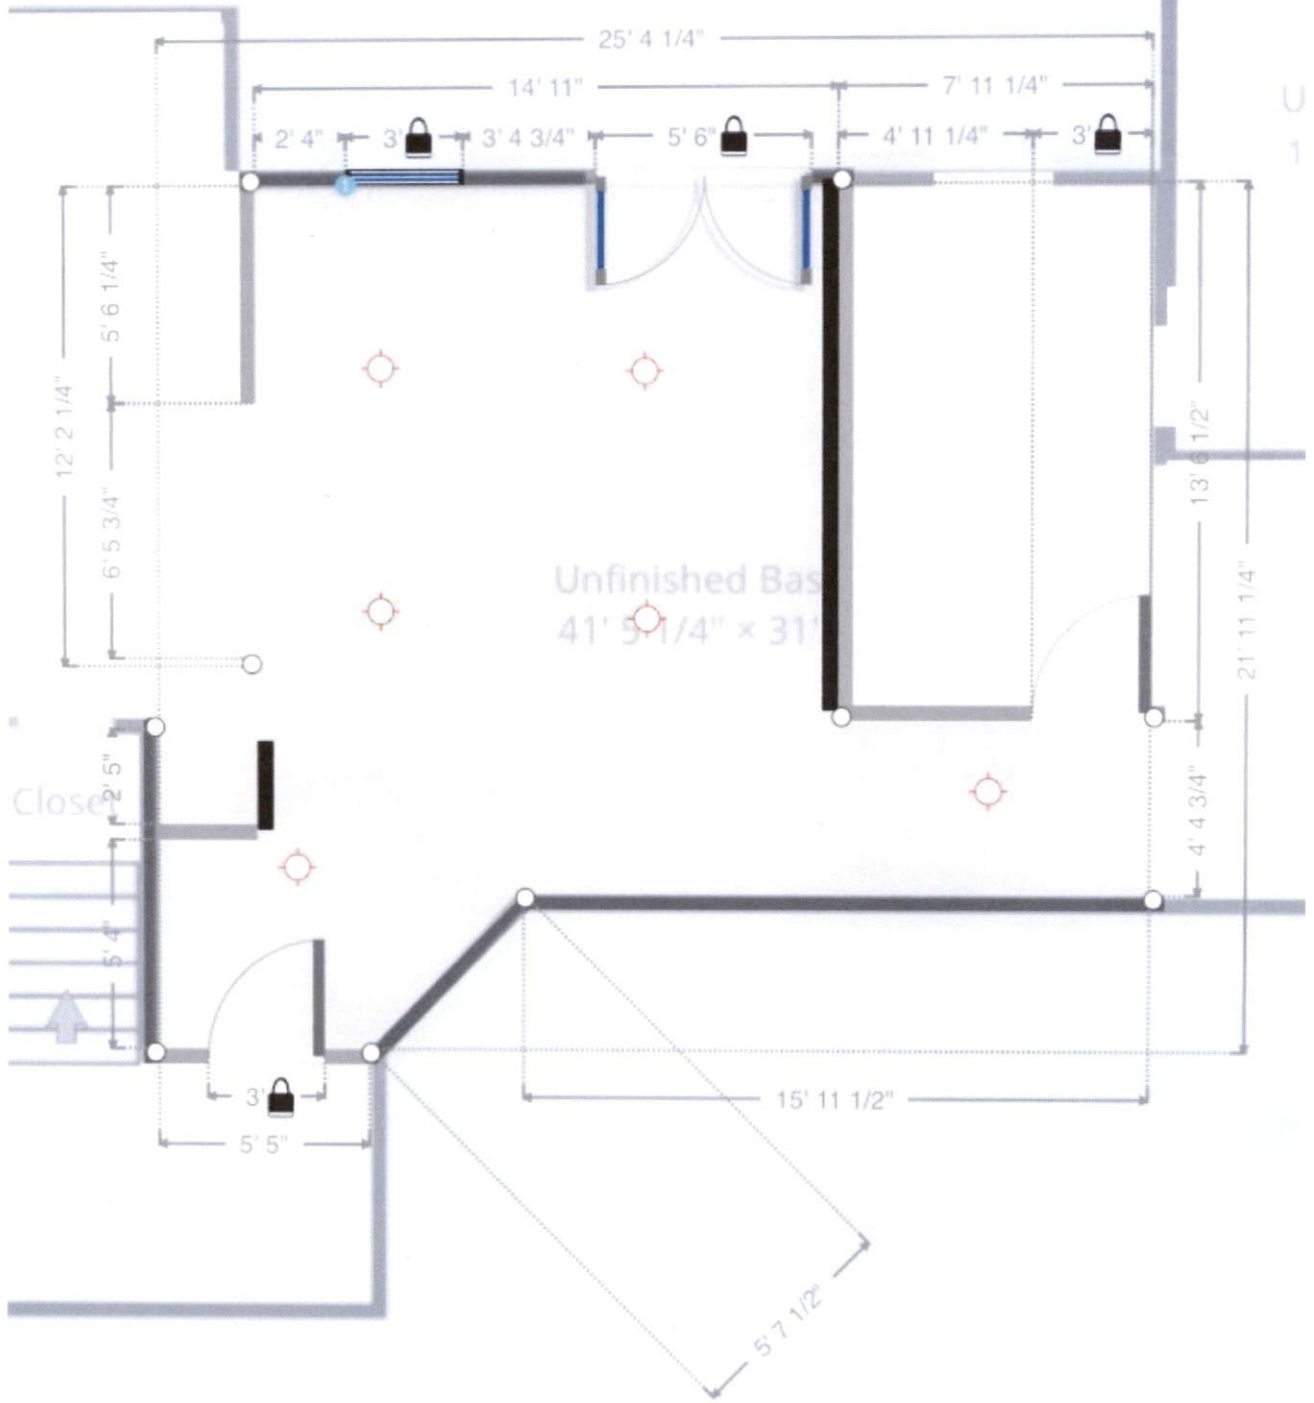

Unfinished Basement
14' 5 1/2" x 17' 6 1/2"

Other
142.03 sq ft

Add closet

pre existing

pre existing

Close

Close

Mottley Residence
18 Dunes Circle
Sanford, 27332

Finish basement.

Add kitchenette

Add bedroom w/ window, closet, 104 sq. feet (13' x 8')

Add closet in pre existing room.

Update bathroom.

 Hide image

Closet

Kitchenette

Hide image

LIVING ROOM

i DETAILS

Add Object

Set size

Freeze Walls

100
V11
100

10
HC

Unfin
14' 5"

ment
2 3/4"

Untitled Project

2. Floor