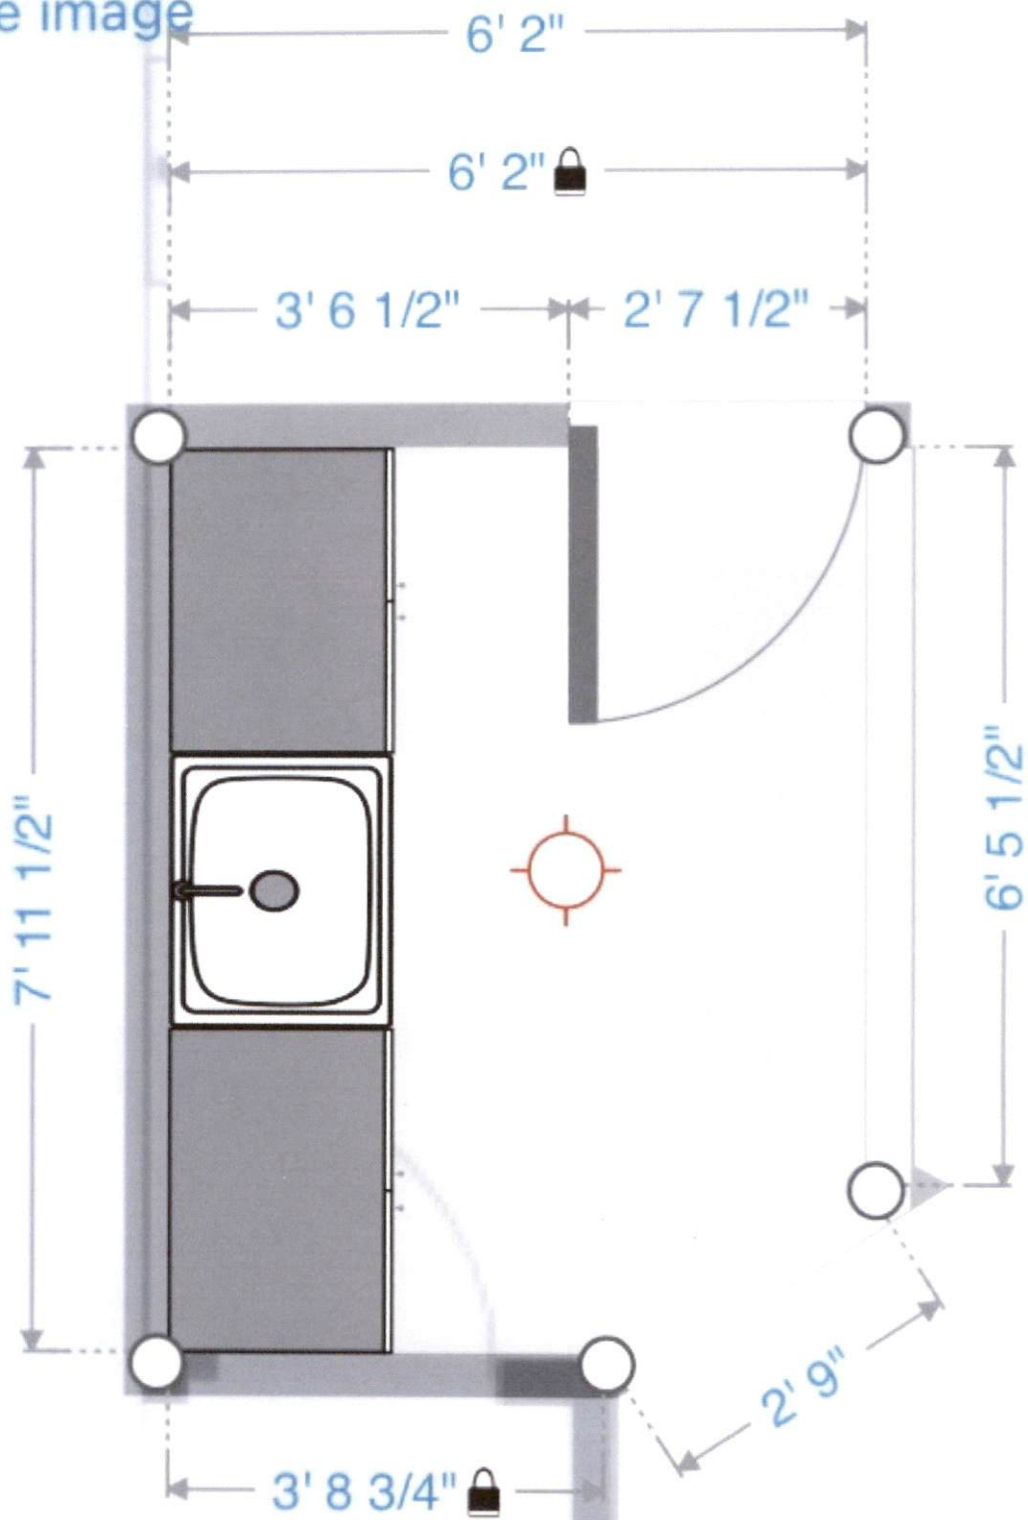

Unfinished Basement
14' 5 1/2" x 17' 6 1/2"

Other
142.03 sq ft

Add closet

pre existing

pre existing

Close

Close

Mottley Residence
18 Dunes Circle
Sanford, 27332

Finish basement.

Add kitchenette

Add bedroom w/ window, closet, 104 sq. feet (13' x 8')

Add closet in pre existing room.

Update bathroom.

 Hide image

Closet

Kitchenette

Hide image

LIVING ROOM

i DETAILS

Add Object

Set size

Freeze Walls

100
V11
100

10
HC

Unfin
14' 5"

ment
2 3/4"

Untitled Project

2. Floor