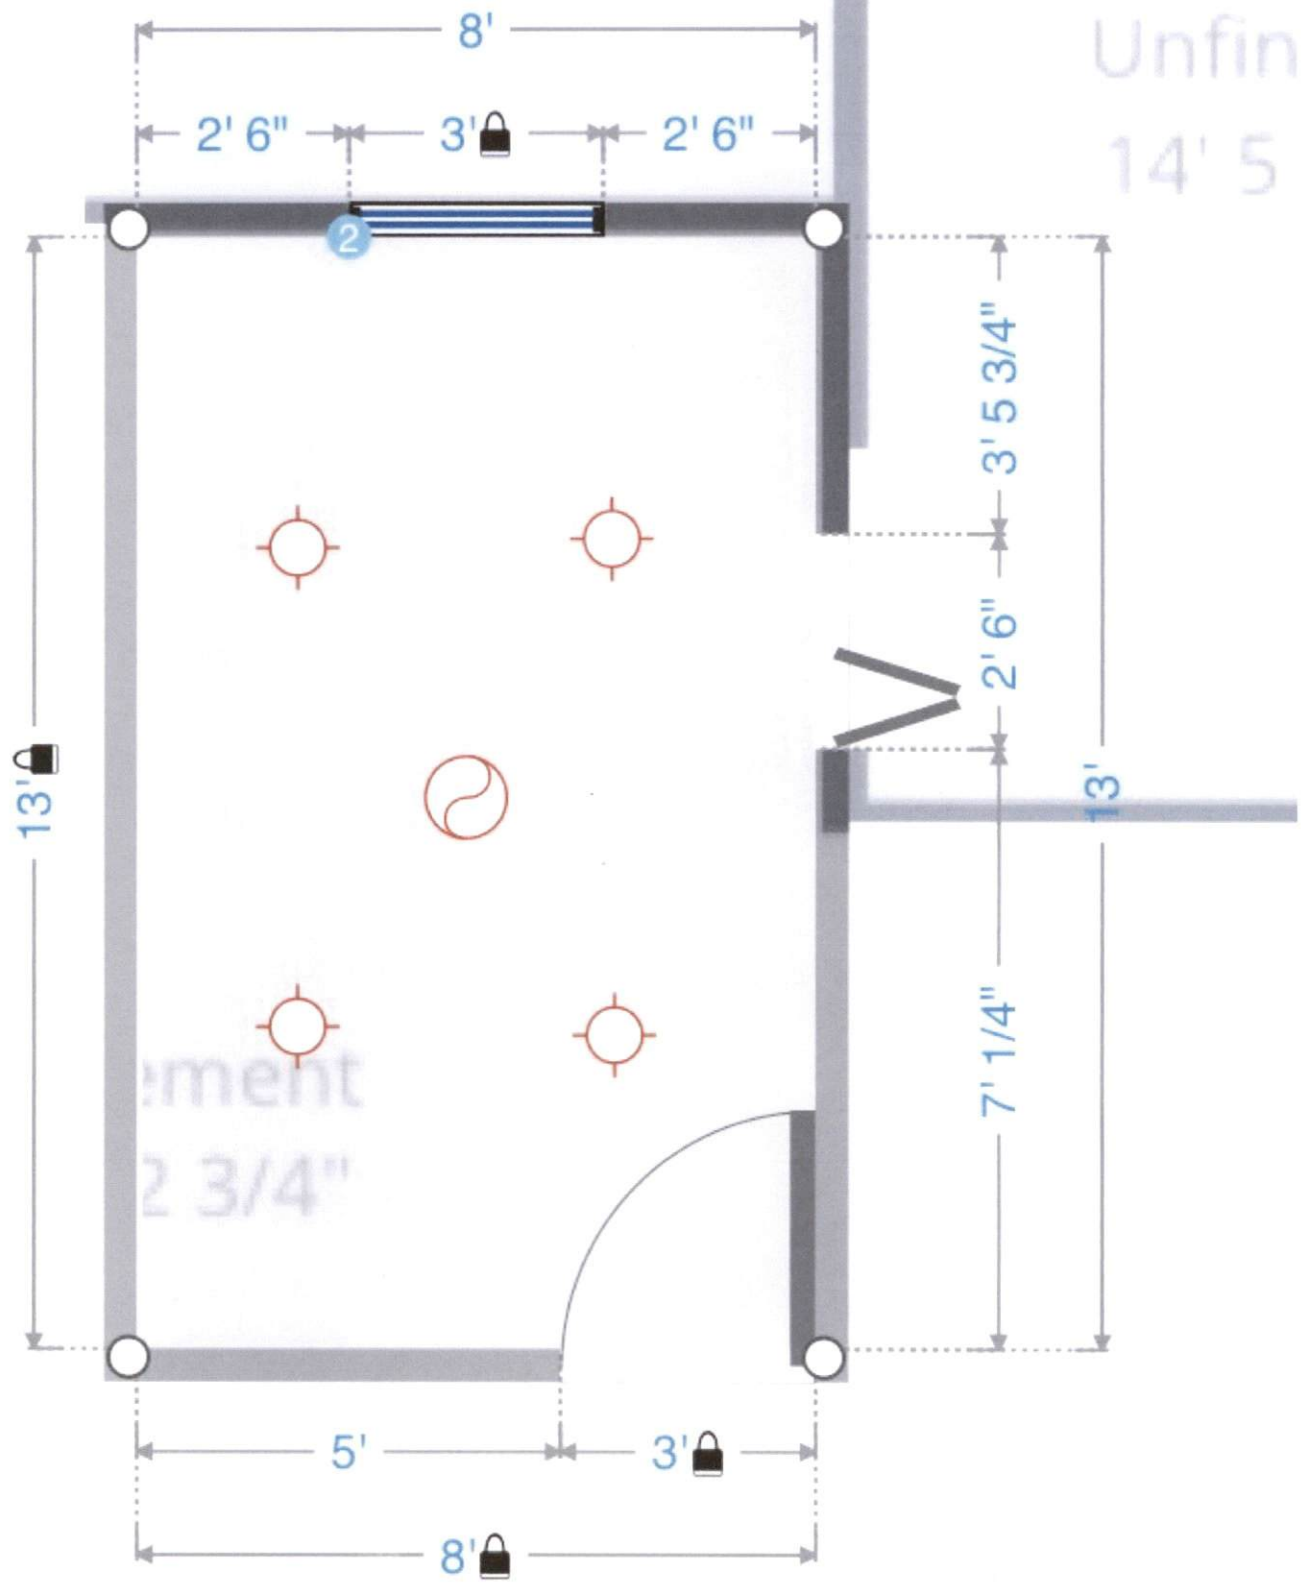

Finish basement.

Add kitchenette

Add bedroom w/ window, closet, 104 sq. feet (13' x 8')

Add closet in pre existing room.

Update bathroom.

 Hide image

Closet

Kitchenette

Hide image

LIVING ROOM

i DETAILS

Add Object

Set size

Freeze Walls

100
V11
100

10
HC

pre-existing space w/ 2 closets

OTHER

 DETAILS

Add Object

Set size

Freeze Walls

< EXIT ROOM

 Hide image

Unfin
14' 5"

ment
2 3/4"

Untitled Project

2. Floor