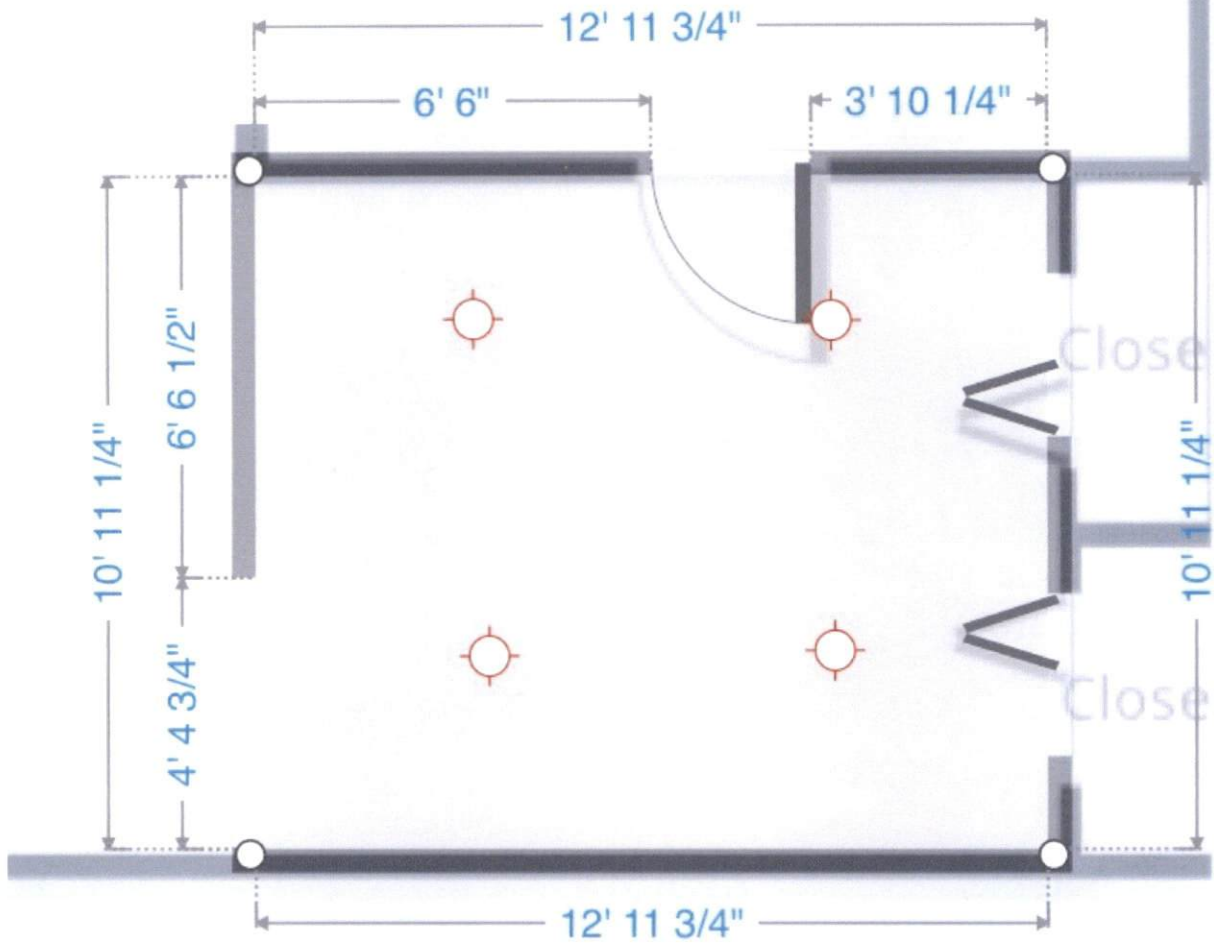

Hide image

LIVING ROOM

i DETAILS

Add Object

Set size

Freeze Walls

100
V11
100

10
HC

 Hide image

closing off preexisting bathroom

BATHROOM

 DETAILS

Add Object

Set size

Freeze Walls

 Hide image

pre-existing space w/ 2 closets

OTHER

 DETAILS

Add Object

Set size

Freeze Walls

< EXIT ROOM

 Hide image

Unfin
14' 5"

ment
2 3/4"

Untitled Project

2. Floor