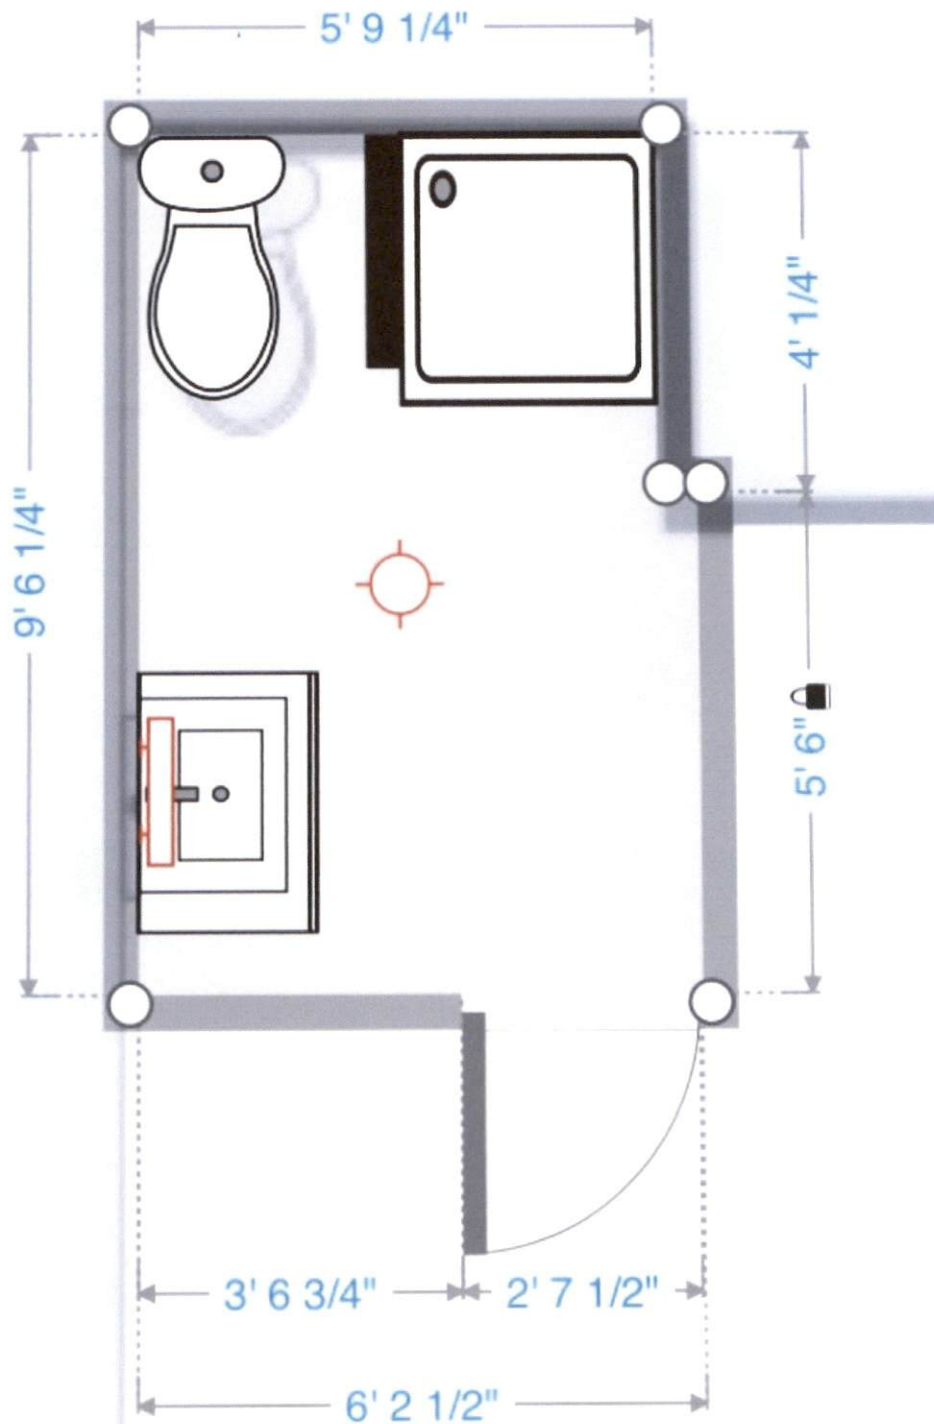

Finish basement.

Add kitchenette

Add bedroom w/ window, closet, 104 sq. feet (13' x 8')

Add closet in pre existing room.

Update bathroom.

 Hide image

Closet

Kitchenette

Hide image

LIVING ROOM

i DETAILS

Add Object

Set size

Freeze Walls

100
V11
100

10
HC

 Hide image

closing off preexisting bathroom

BATHROOM

 DETAILS

Add Object

Set size

Freeze Walls

 Hide image

Unfin
14' 5"

ment
2 3/4"

Untitled Project

2. Floor