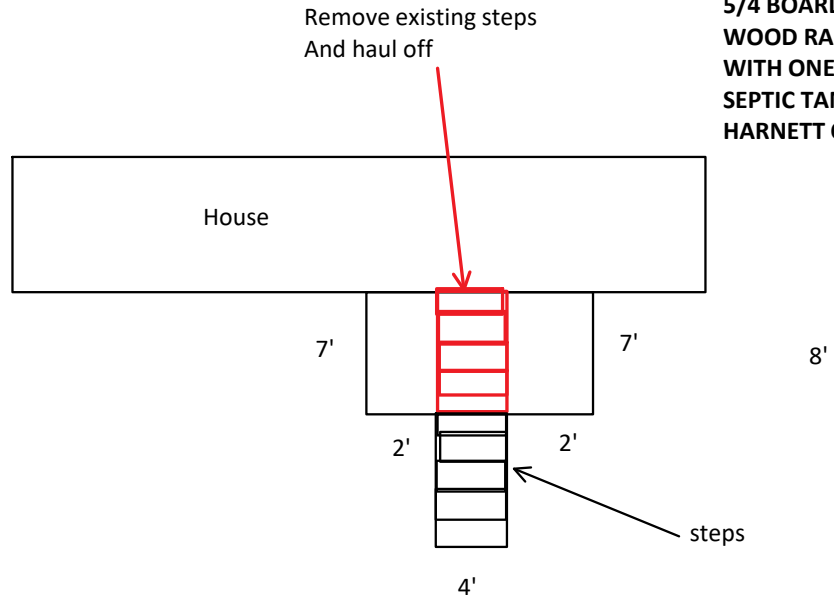

Gwenn Bass 1054 Jesse Rd Broadway NC 27505  
919-499-6912

Saturday, January 2, 2021 8:49 AM

**REMOVE EXISTING STEPS  
BUILD 8X7 WOOD DECK  
FREE STANDING  
5/4 BOARDS FOR FLOORING  
WOOD RAILS  
WITH ONE SET OF STEPS  
SEPTIC TANK  
HARNETT COUNTY**

# 3608 Bass

The screenshot shows a web browser window with two tabs: "Lead: Store: Gwen Bass - Microsc..." and "1104 Jesse Rd - Google Maps". The address bar contains the URL: <https://www.google.com/maps/place/1104+Jesse+Rd,+Broadway,+NC+27505/@35.3577491,-79.022...>. The main content area displays a Street View of a mobile home at 1104 Jesse Rd, Broadway, North Carolina. The house is a single-story unit with a grey upper section and a white lower section, situated on a grassy lot with trees in the background. A small inset map in the bottom left shows the location on a map. The browser's taskbar at the bottom includes icons for Windows, Edge, Chrome, and other applications. The system tray shows the time as 10:42 AM on 1/4/2021.