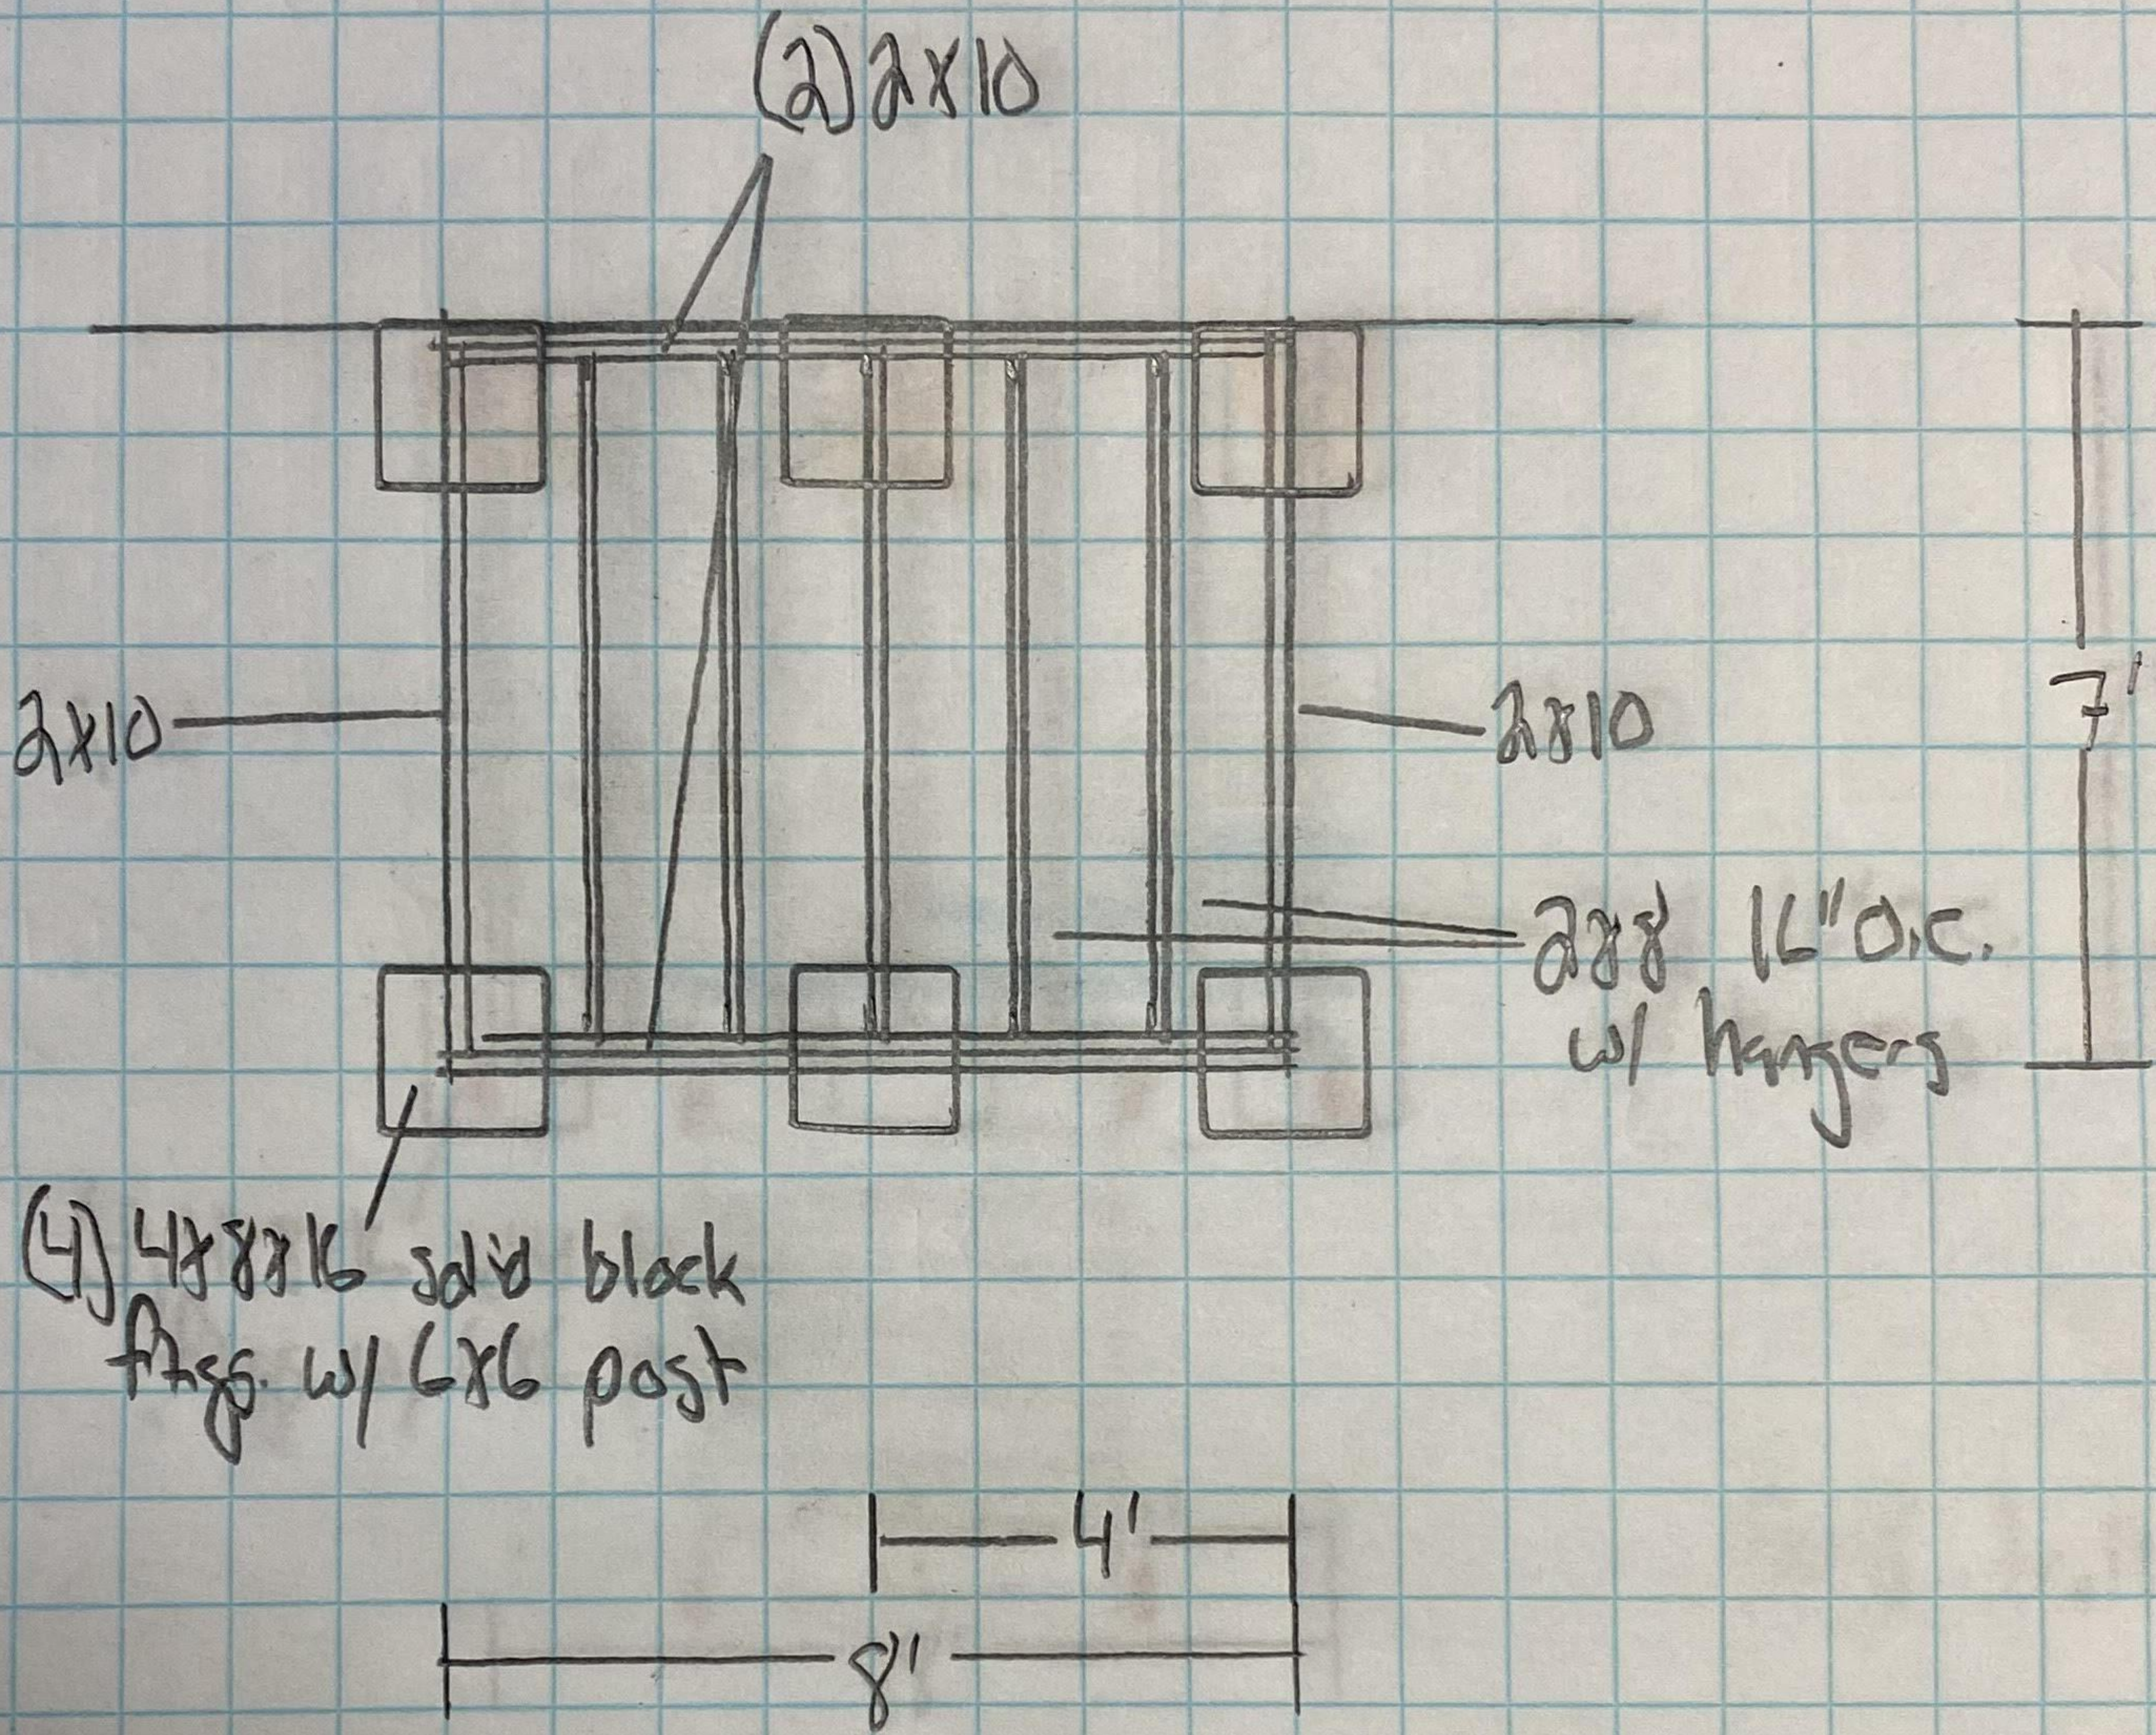

Gwenn Bass 1054 Jesse Rd Broadway NC 27505  
919-499-6912

Saturday, January 2, 2021 8:49 AM

**REMOVE EXISTING STEPS  
BUILD 8X7 WOOD DECK  
FREE STANDING  
5/4 BOARDS FOR FLOORING  
WOOD RAILS  
WITH ONE SET OF STEPS  
SEPTIC TANK  
HARNETT COUNTY**

# 3608 Bass

The screenshot shows a web browser window with two tabs: "Lead: Store: Gwen Bass - Microsc..." and "1104 Jesse Rd - Google Maps". The address bar contains the URL: <https://www.google.com/maps/place/1104+Jesse+Rd,+Broadway,+NC+27505/@35.3577491,-79.022...>. The main content area displays a Street View of a mobile home at 1104 Jesse Rd, Broadway, North Carolina. The house is a single-story unit with a grey upper section and a white lower section, situated on a grassy lot with trees in the background. A small inset map in the bottom left shows the location on a map. The browser's taskbar at the bottom includes icons for Windows, Edge, Chrome, and other applications. The system tray shows the time as 10:42 AM on 1/4/2021.