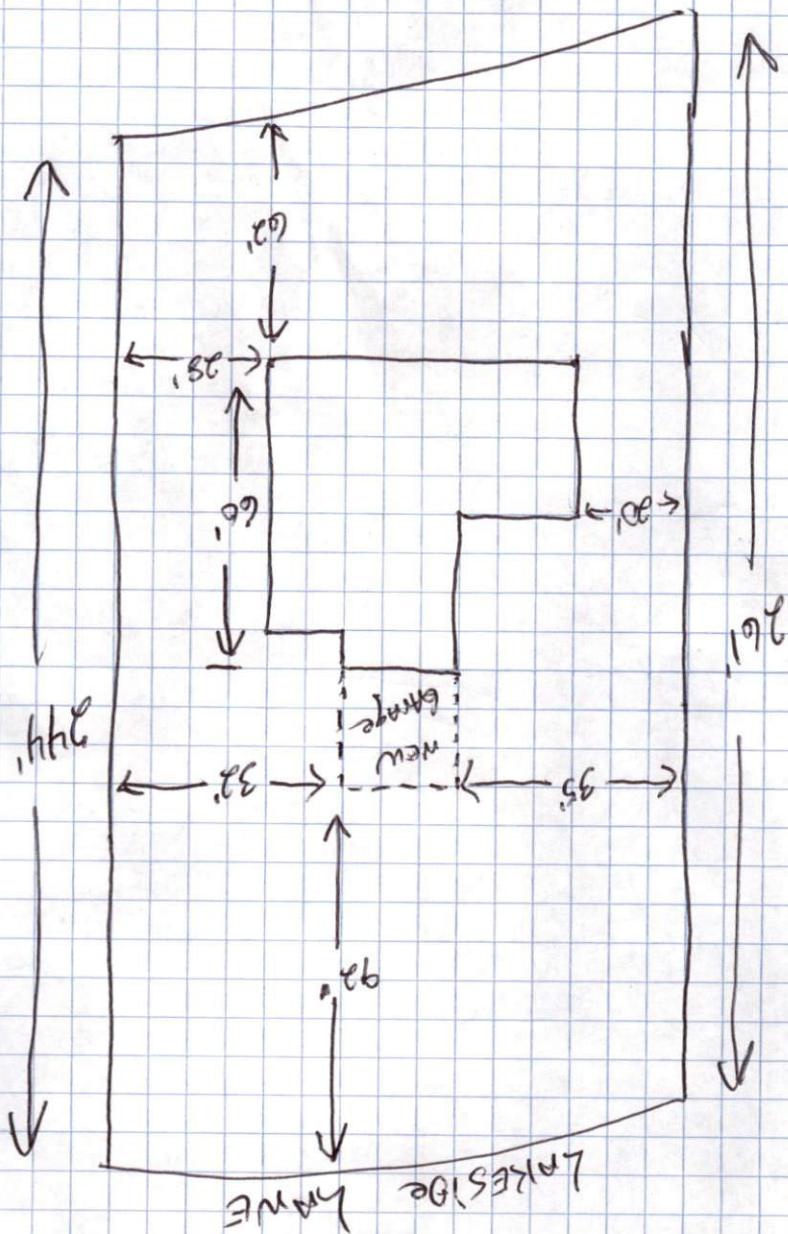

MARK

536 LAKESIDE LANE
FLOOR PLAN

Harnett GIS

NOT FOR LEGAL USE

Harnett County, North Carolina

GIS/E-911 Addressing
January 25, 2021

- | | | | |
|-------------------------------|-------------------------|--------------|---------|
| Recycle Center | Harnett County Boundary | NC | Parcels |
| Landfills | Address Numbers | US | |
| Surrounding County Boundaries | Airport | Roads | |
| Federal Property | Major Roads | Mile_Markers | |
| City Limits | Interstate | Railroad | |