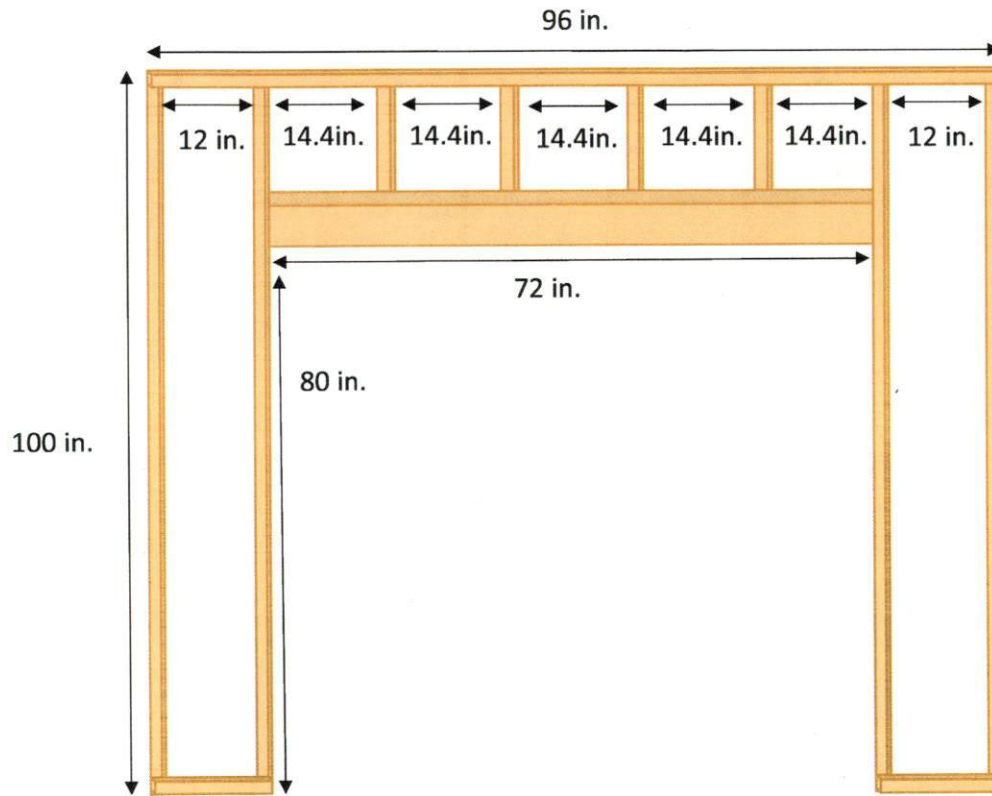

881 Whispering Pines Drive, Spring Lake, NC 28390 (Sunroom)

SW Wall

For Questions Call: Chris Ribbeck (Home Owner) 910-429-5003