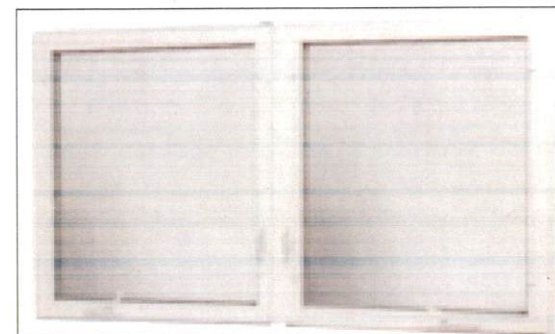

**80/20**

12' x 8' x 3/4" 80/20 Plywood

★★★★☆ (100) Model# 028443

Get Bulk Pricing of \$29.96 on this item when you purchase at least 24 units.

Save for Later Save to Favorites Remove

Curbside Available

**For Questions Call: Chris Ribbeck (Home Owner) 910-429-5003**