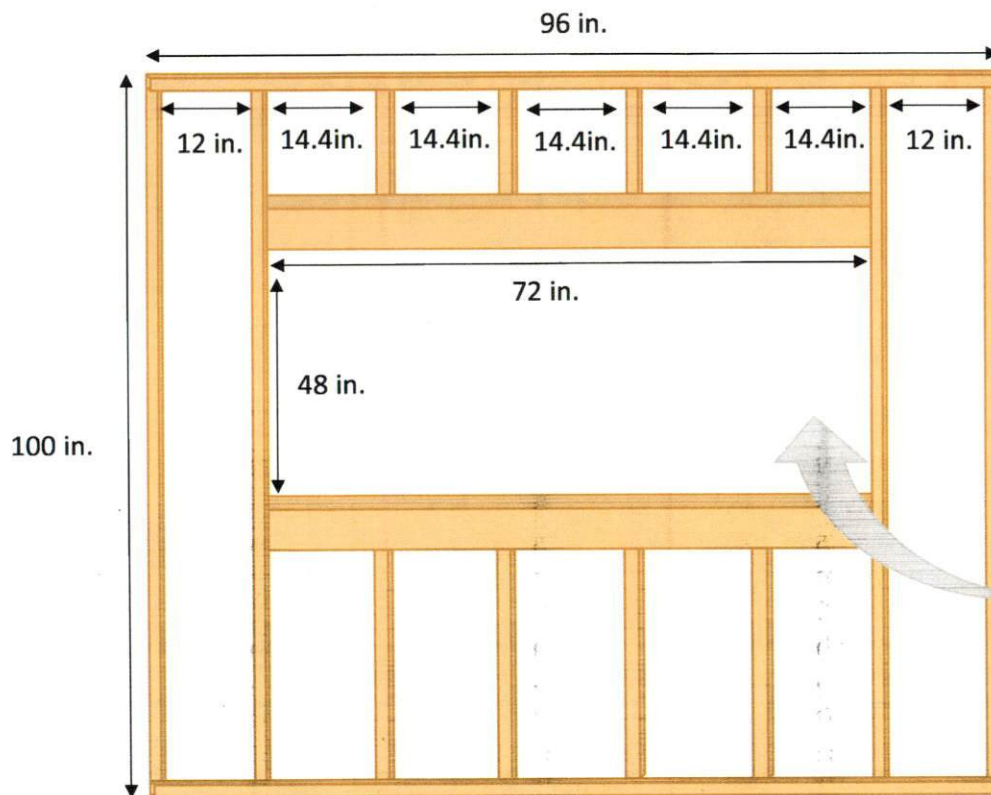

**80/20**

12' x 8' x 3/4" 80/20 Plywood

★★★★☆ (100) Model# 028443

Get Bulk Pricing of \$29.96 on this item when you purchase at least 24 units.

Save for Later Save to Favorites Remove

Curbside Available

**For Questions Call: Chris Ribbeck (Home Owner) 910-429-5003**