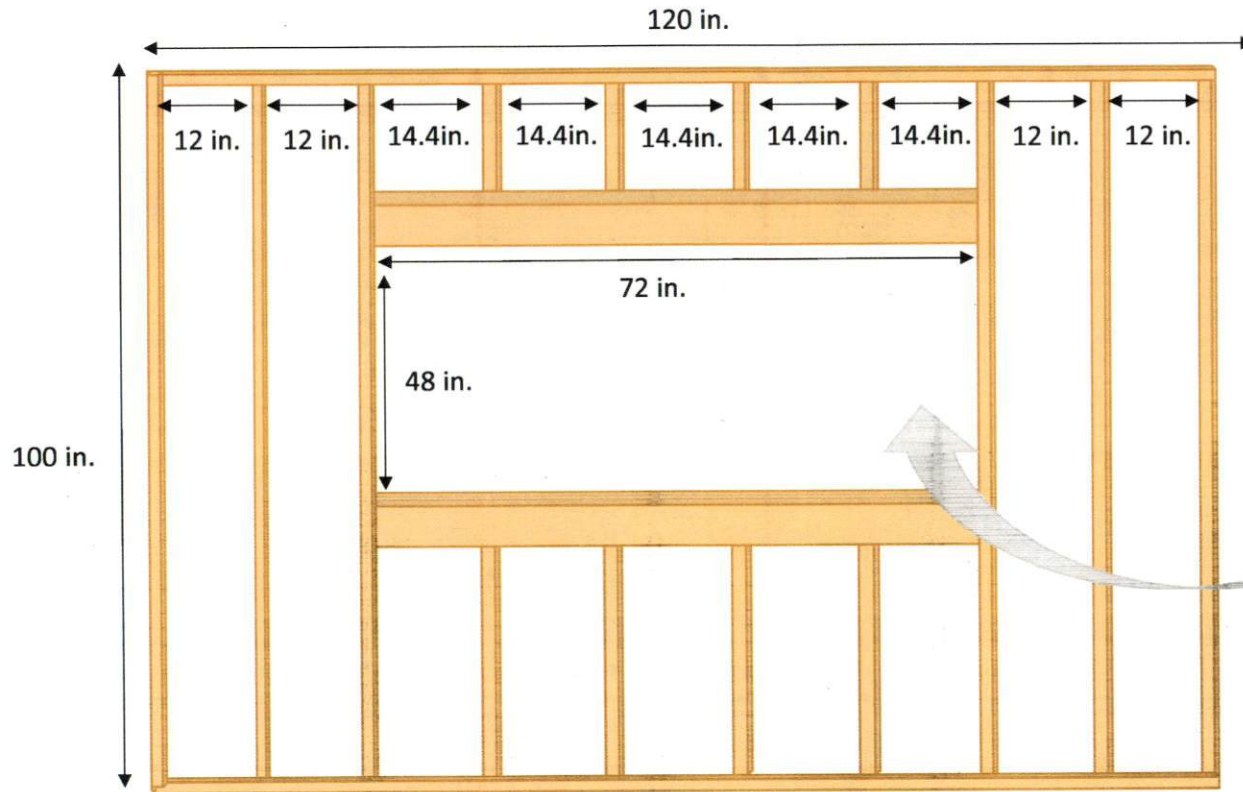

881 Whispering Pines Drive, Spring Lake, NC 28390 (Sunroom)

East Wall

For Questions Call: Chris Ribbeck (Home Owner) 910-429-5003