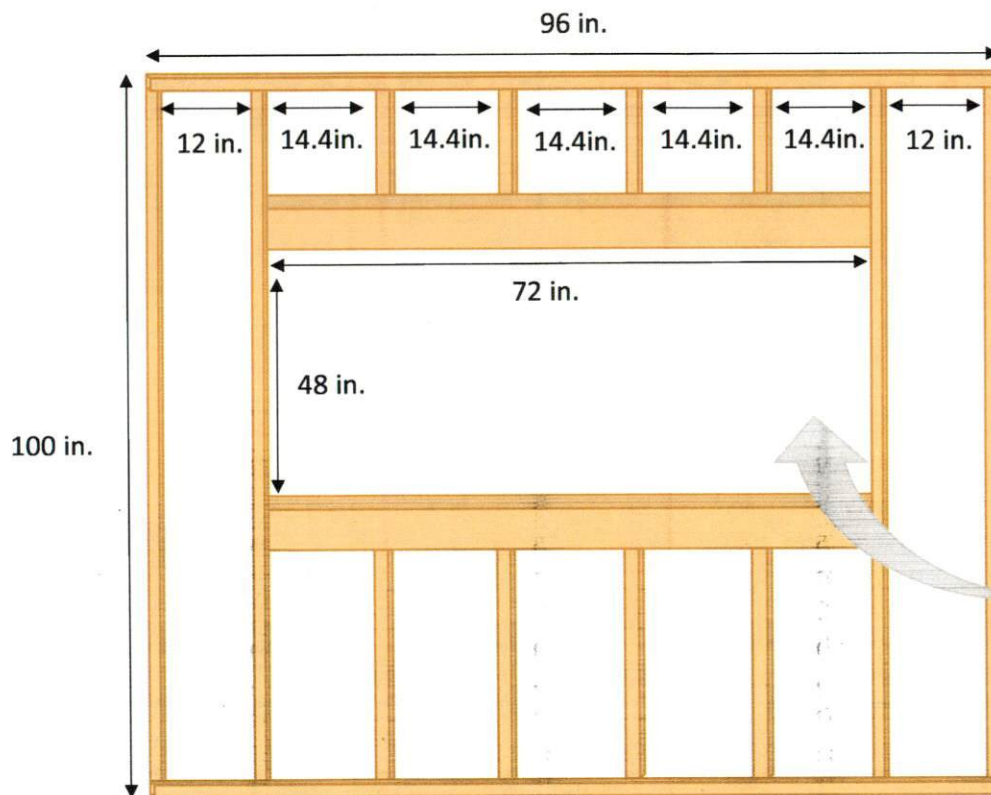

- We will use anchors to attach the wall to the patio
- 2 by 6s will be doubled up over and under the window for support.