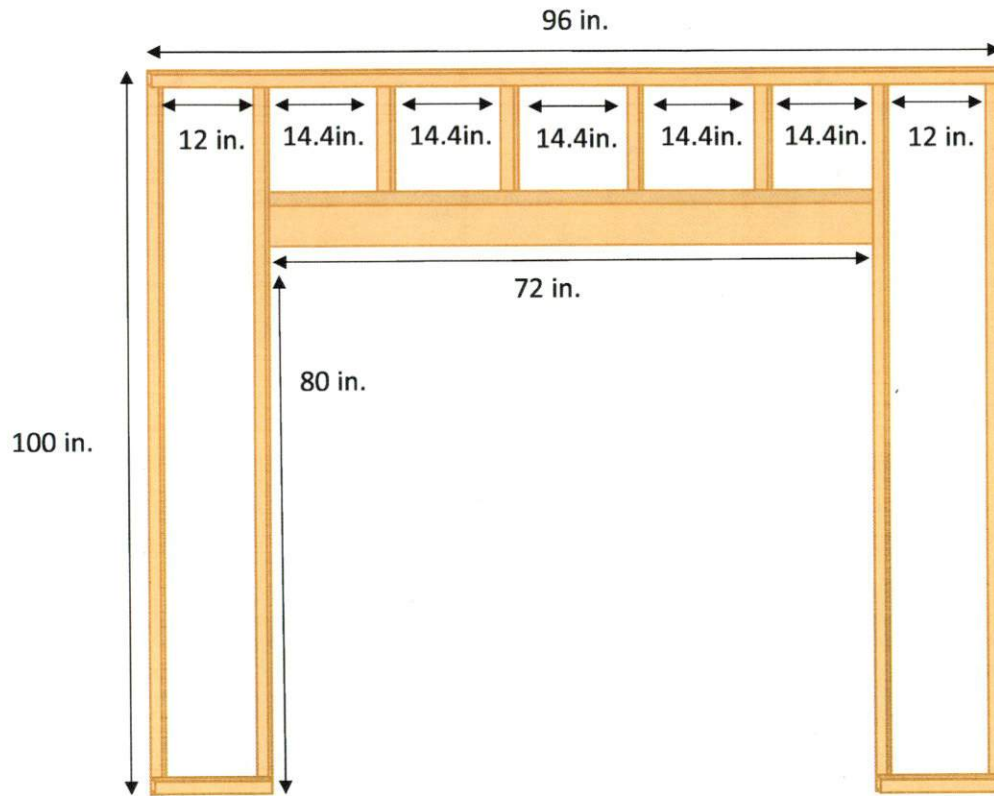

881 Whispering Pines Drive, Spring Lake, NC 28390 (Sunroom)

SW Wall

For Questions Call: Chris Ribbeck (Home Owner) 910-429-5003