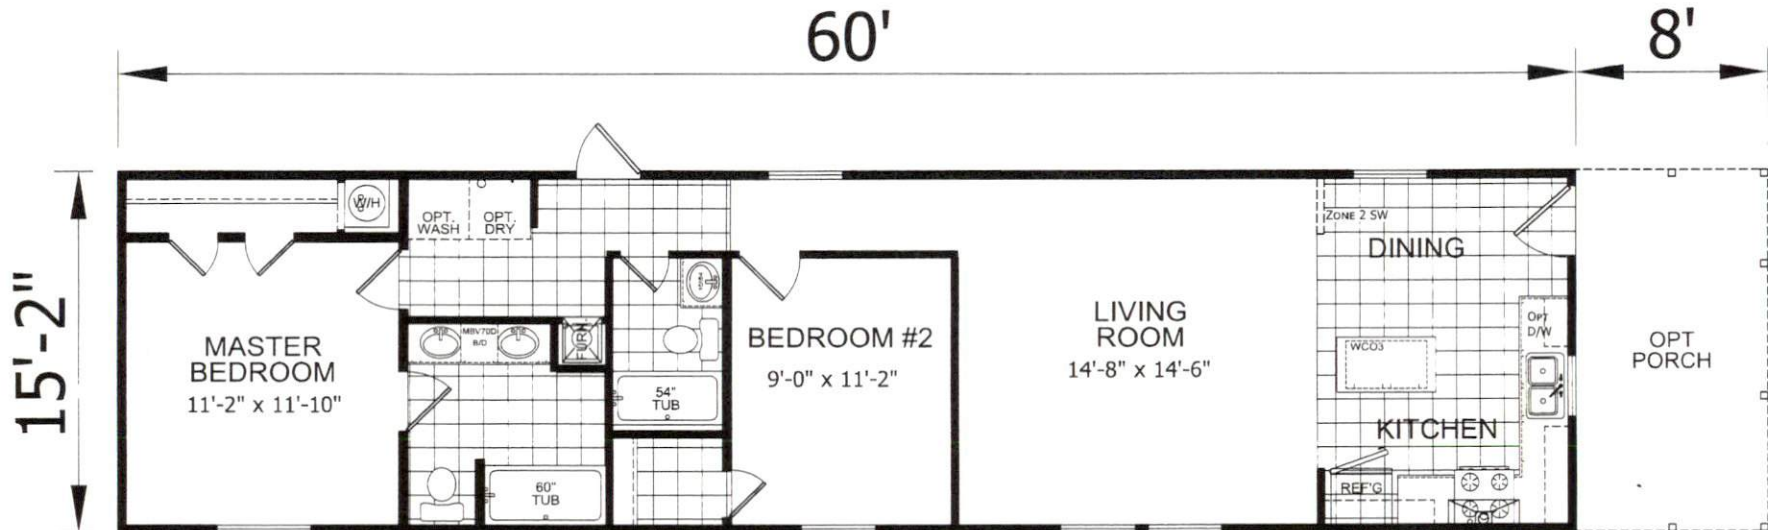

Saylor

Dutch Elite Housing Series

Factory Expo

"Factory Direct Pricing" HOME CENTERS

2 Bedrooms, 2 Baths
Approx. 908 Sq. Ft.

Last Updated: 8-21-19

\$ 6,000.00
Downpayment on 59,000 less 3%
House 10/14/20
Cash