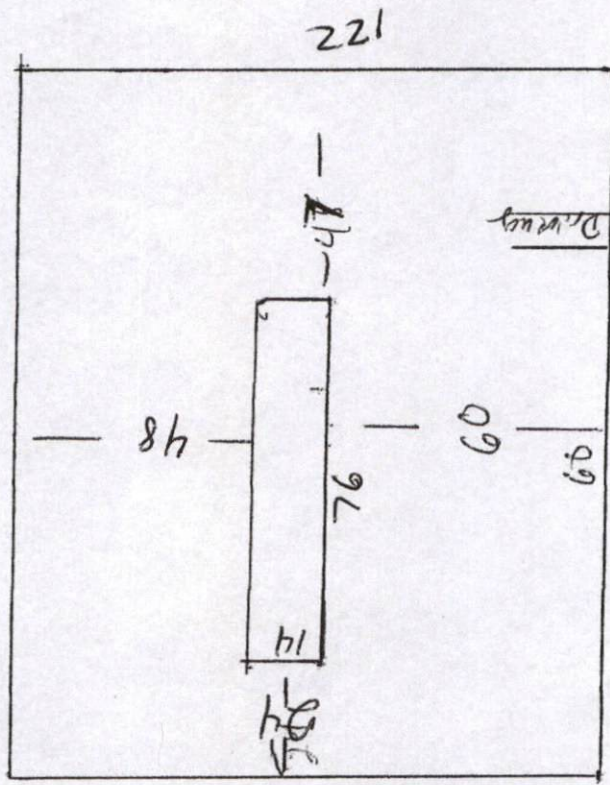

20 ft
SCALE

147

147

SITE PLAN APPROVAL
 DISTRICT RA-20R USE SWMH 3b
 #BEDROOMS 3
12/11/2020
 Date

[Signature]
 Zoning Administrator