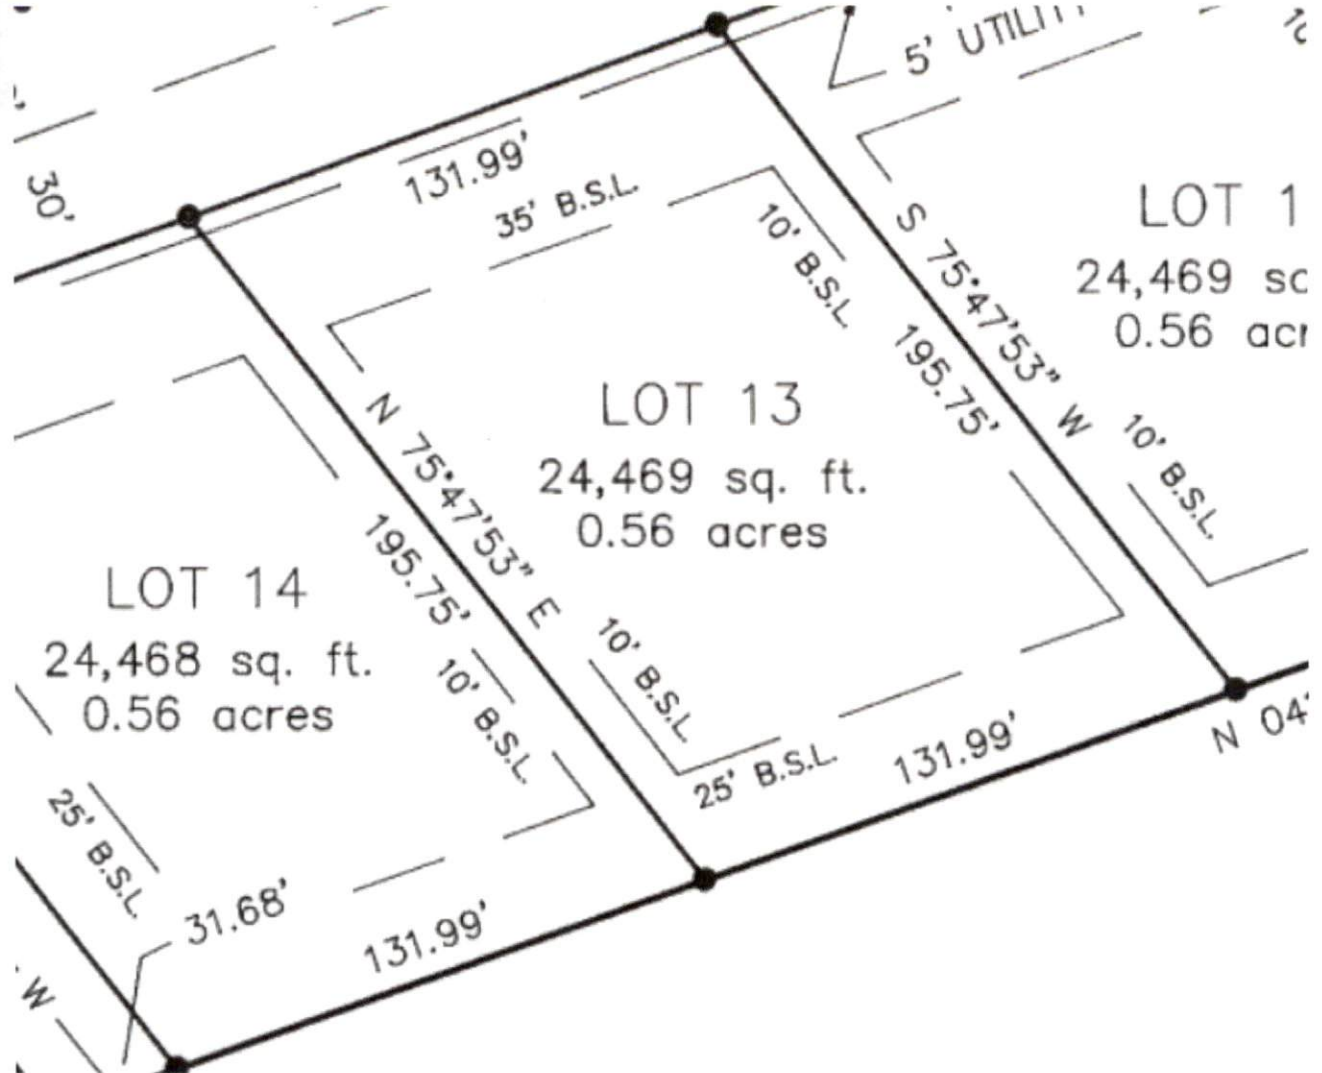

- NC
- US
- Roads
- Mile\_Markers
- Railroad
- Parcels

Harnett County, Harnett County, Harnett County

1 inch = 94 feet

LOT 14  
24,468 sq. ft.  
0.56 acres

LOT 13  
24,469 sq. ft.  
0.56 acres

LOT 1  
24,469 sq.  
0.56 acres

30'

5' UTILIT

131.99'

35' B.S.L.

10' B.S.L.

S 75°47'53" W

10' B.S.L.

N 75°47'53" E

195.75'

10' B.S.L.

10' B.S.L.

25' B.S.L.

131.99'

N 04'

25' B.S.L.

31.68'

131.99'

W