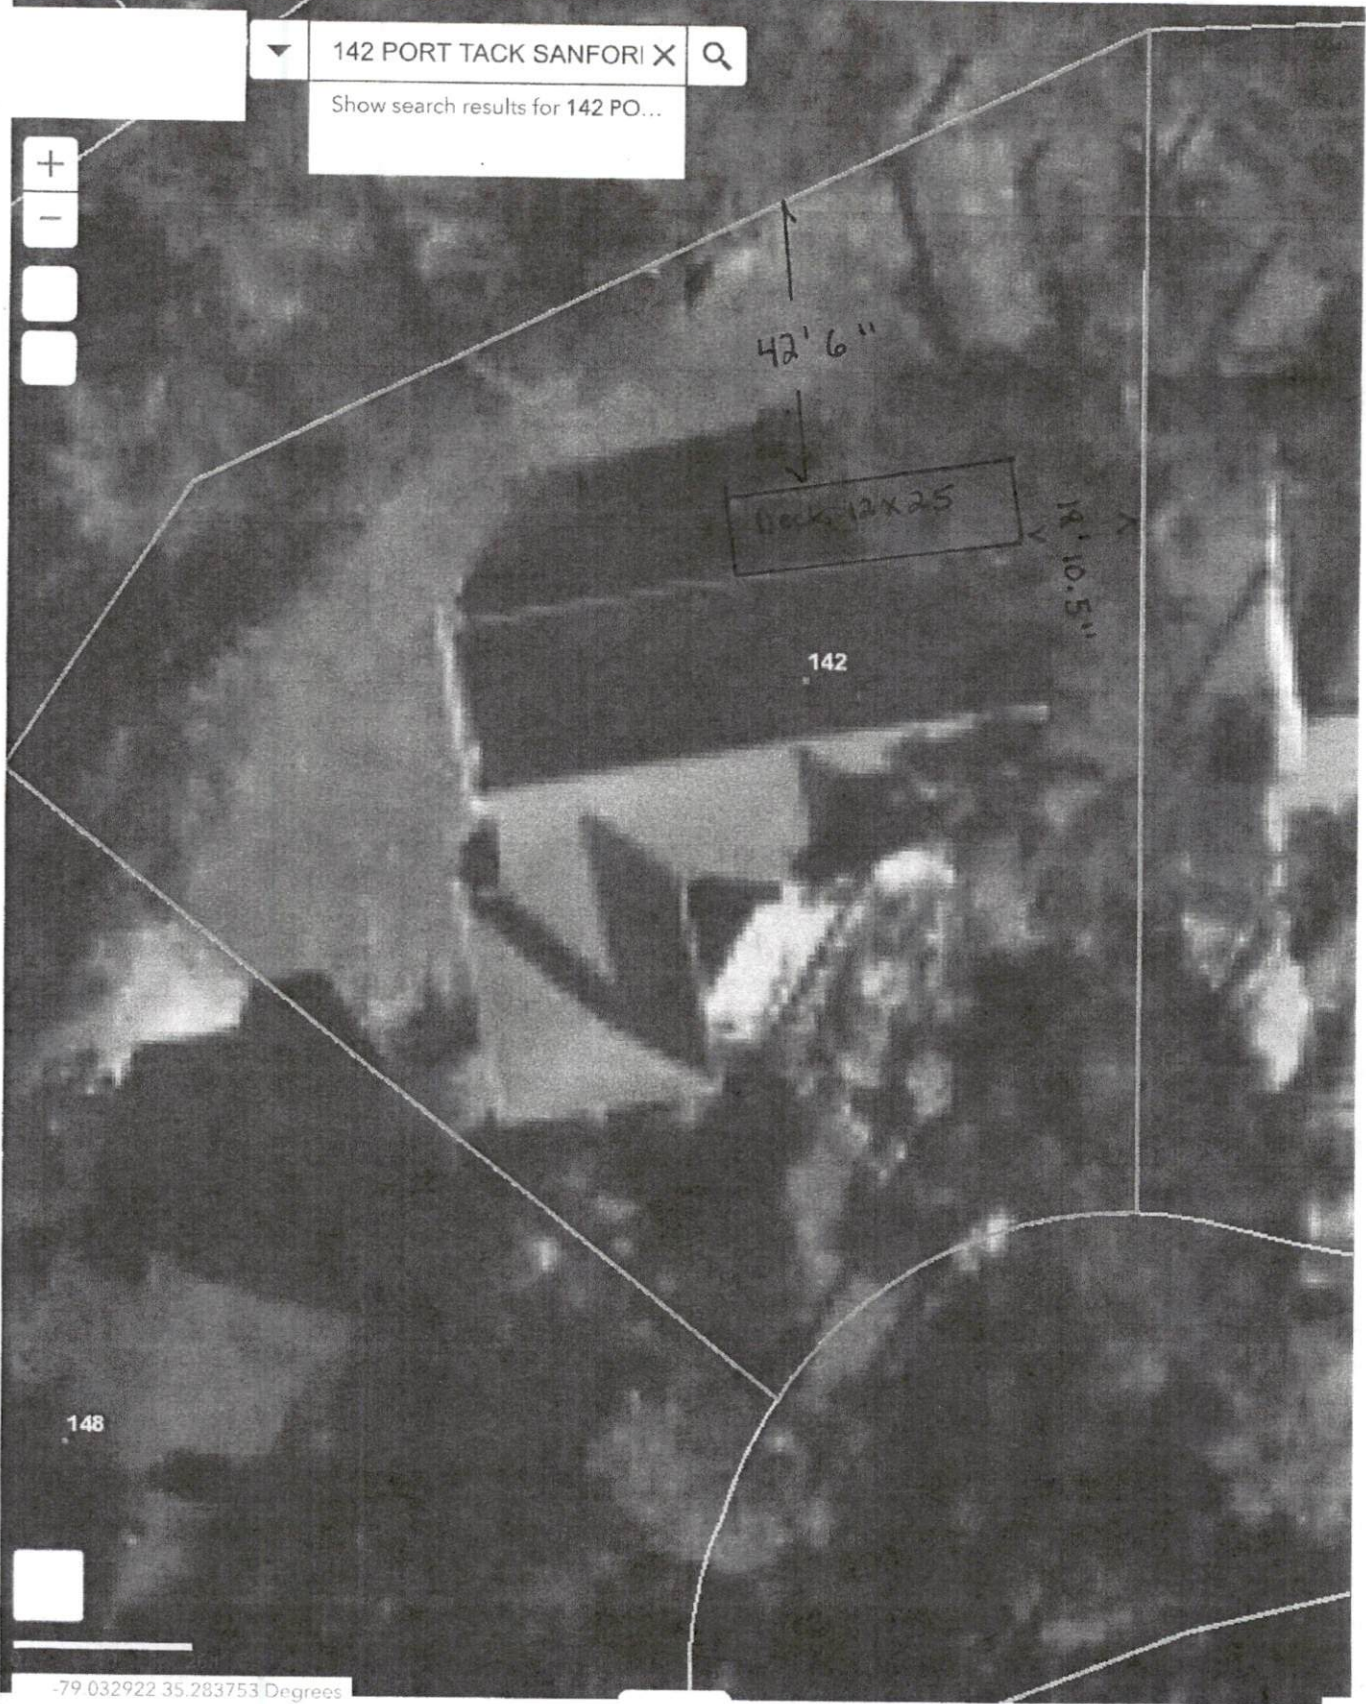

▼ 142 PORT TACK SANFORI X Q
Show search results for 142 PO...

148

142

42' 6"

Deck 12x25

14' 10.5"

-79 032922 35.283753 Degrees