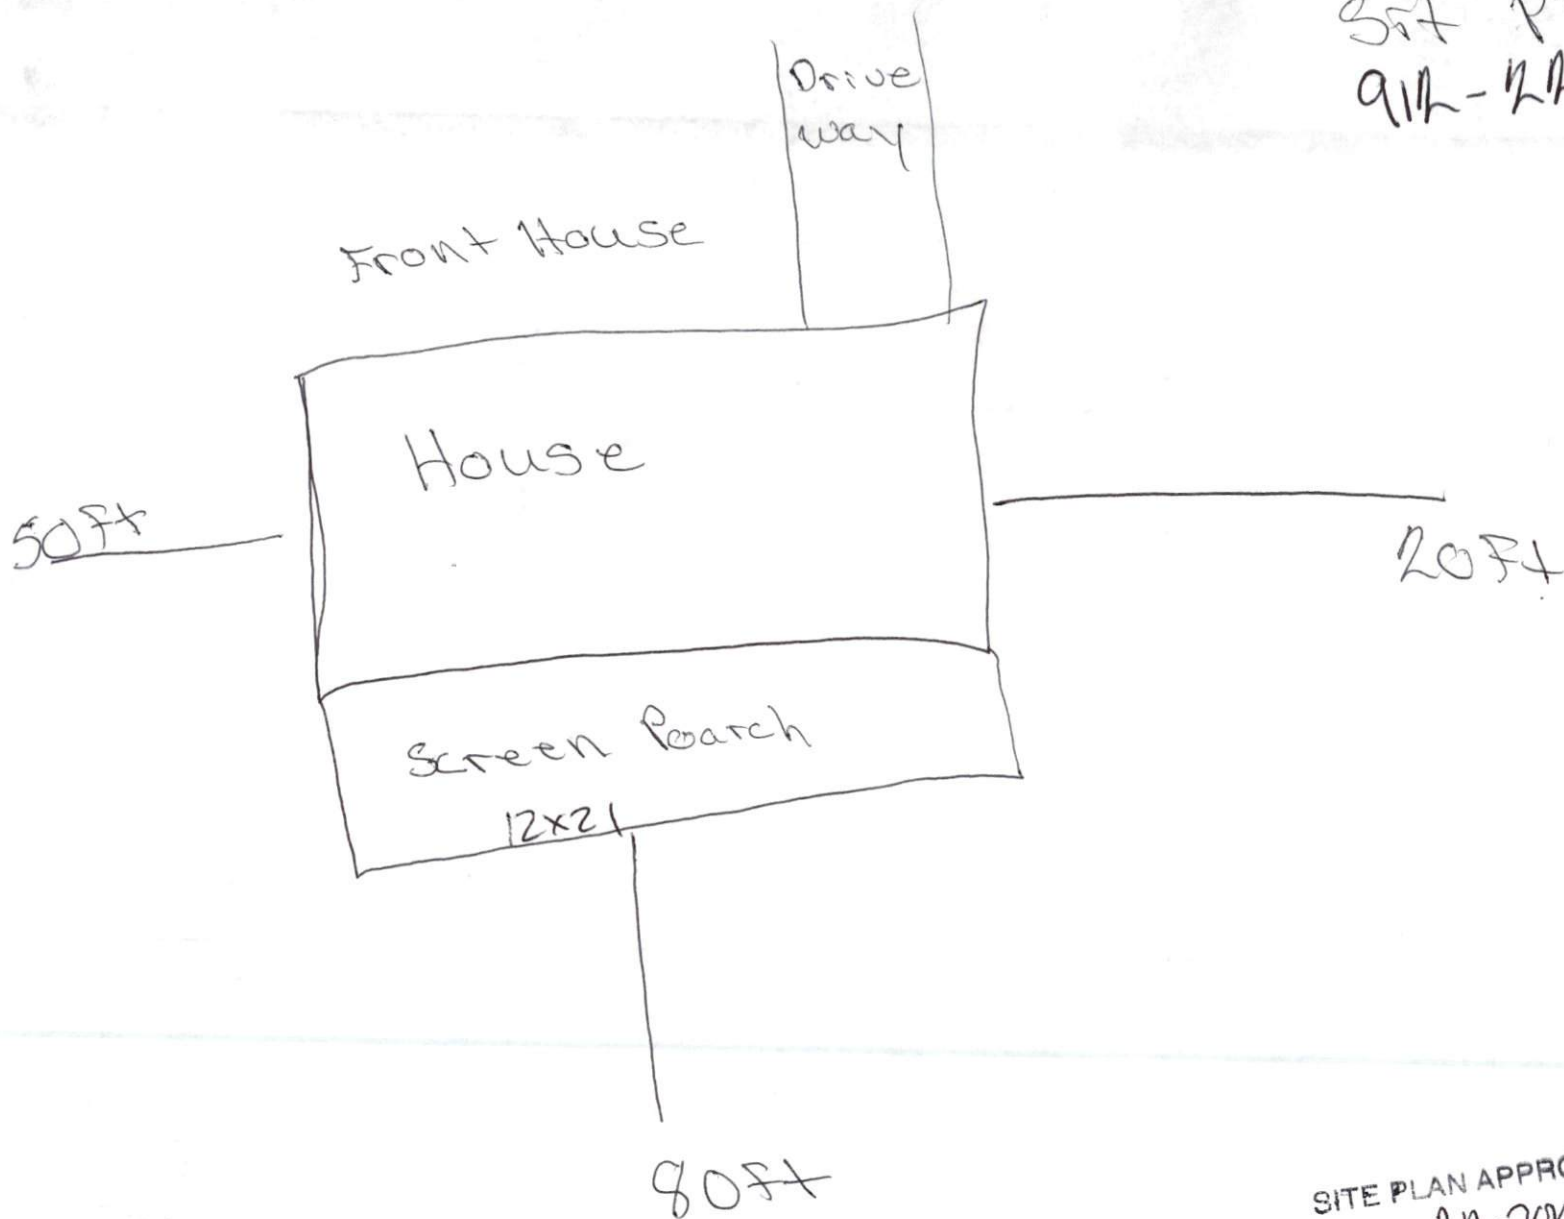

378 Heathrow
SFT Plan
911-228-1027

SITE PLAN APPROVAL
DISTRICT RA-20M USE 12x21 Screened Porch
#BEDROOMS _____
9/16/2020 _____
Zoning Administrator