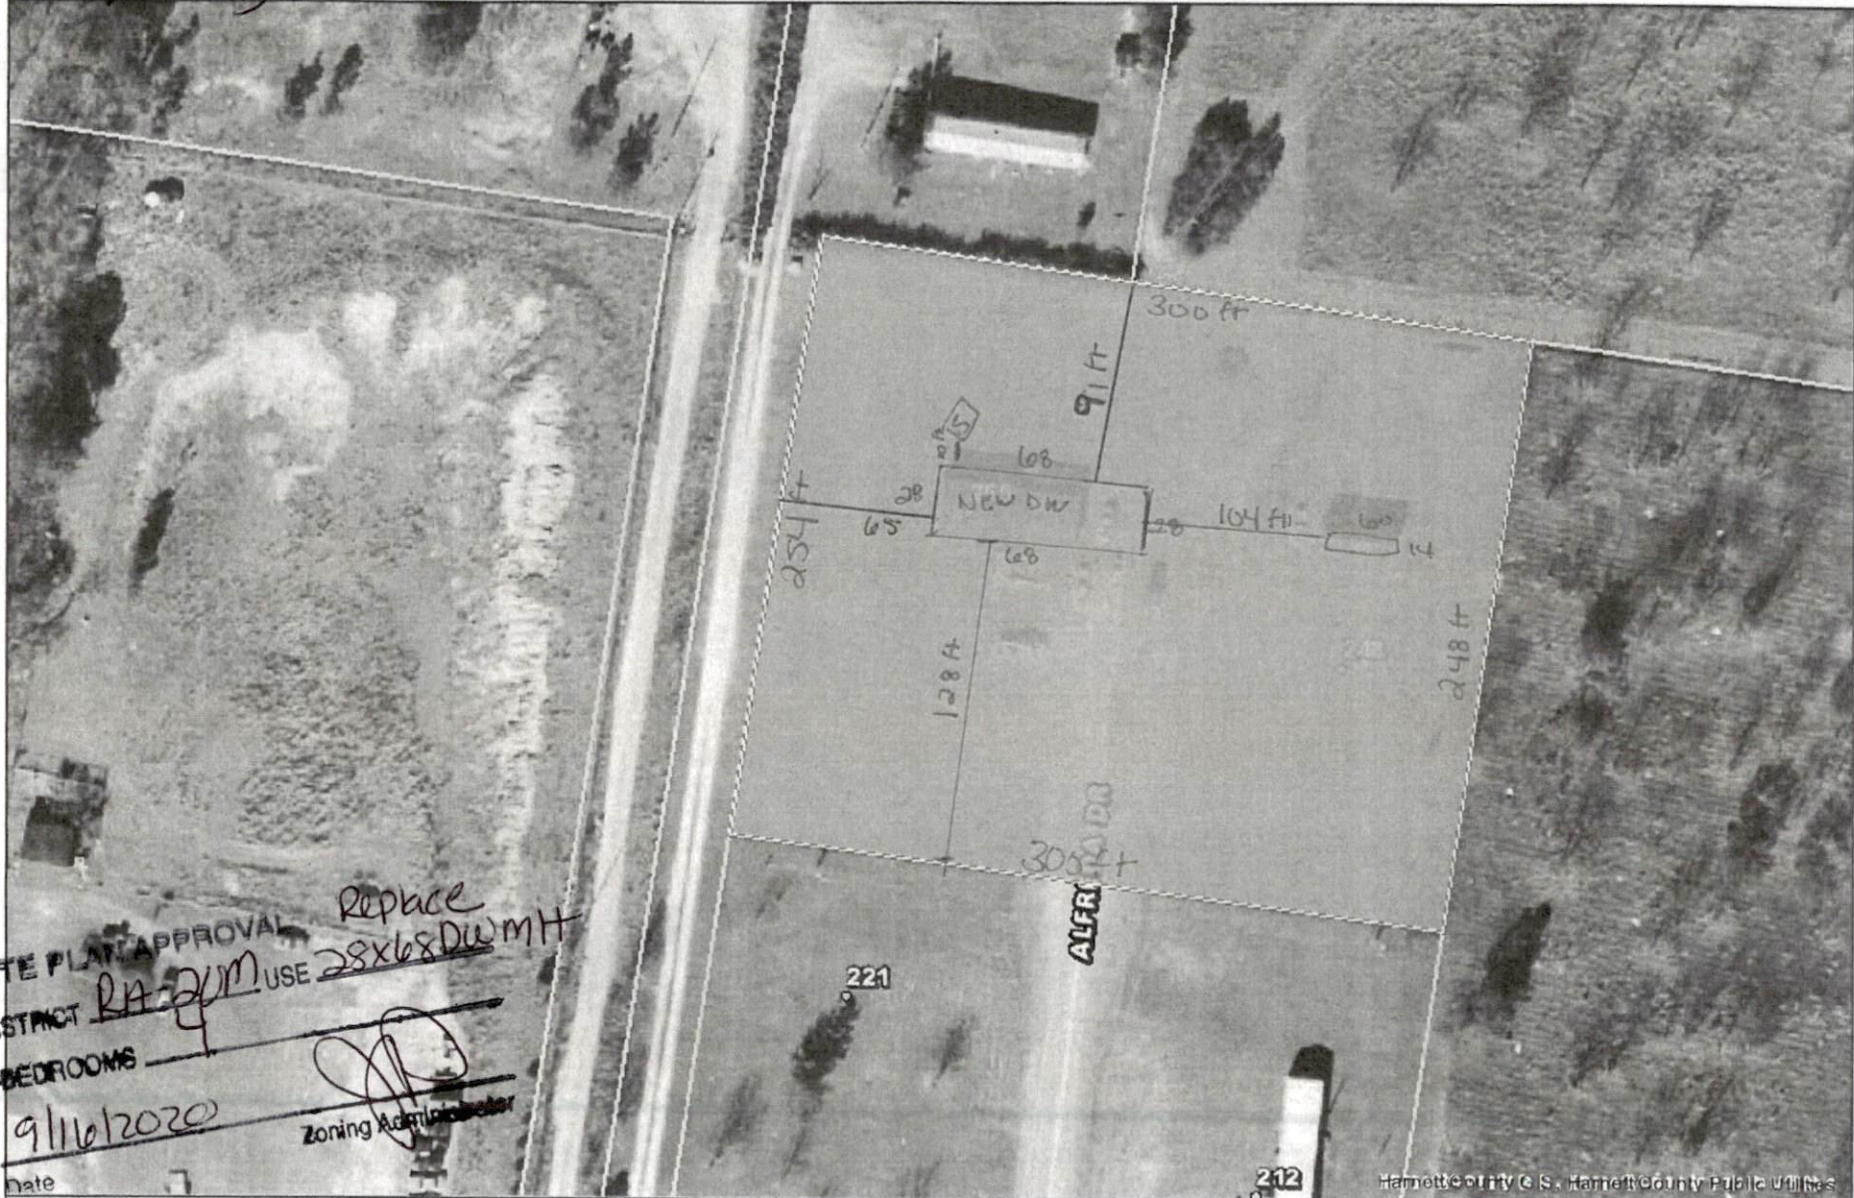

# Harnett GIS

NOT FOR LEGAL USE

SITE PLAN APPROVAL  
 DISTRICT RA-20M USE Replace 28x68 DW MH  
 #BEDROOMS 4  
 Date 9/16/2020  
 Zoning Administrator

Harnett County GIS, Harnett County Public Utilities

GIS/E-911 Addressing  
September 14, 2020

- Recycle Center
- Landfills
- Surrounding County Boundaries
- Federal Property
- City Limits
- Harnett County Boundary
- Address Numbers
- Airport
- Major Roads**
- Interstate
- NC
- US
- Roads
- Mile\_Markers
- Railroad
- Parcels