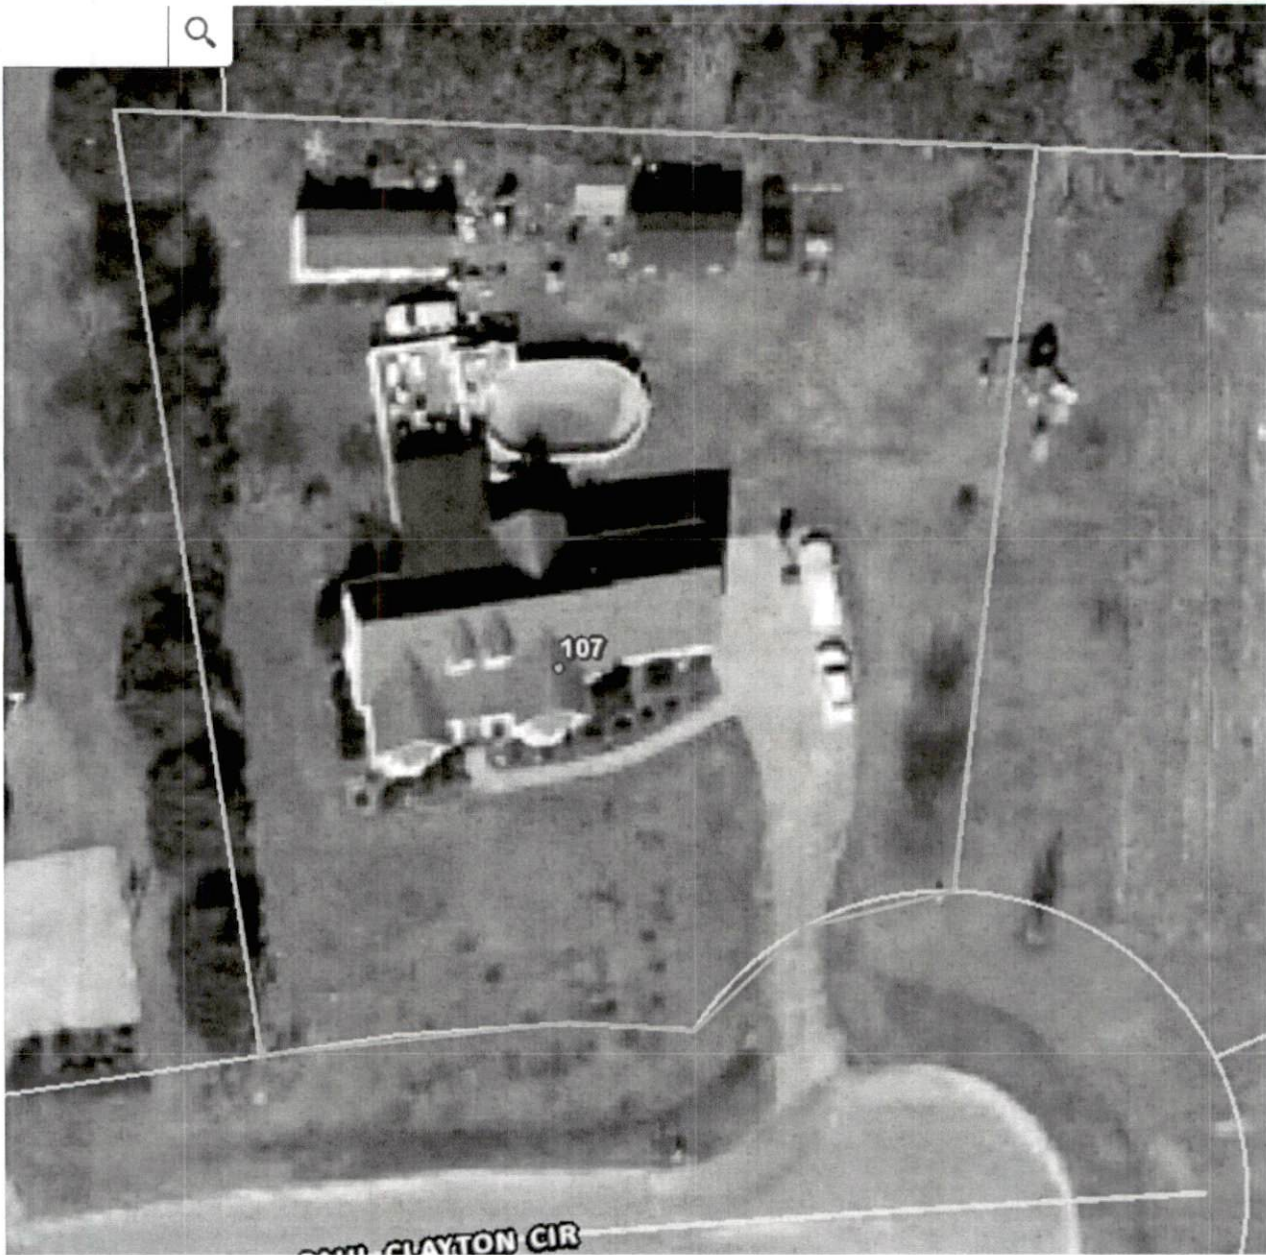

Raynor New Additions

Ricky and Margaret
107 Fall Clayton Circle
Coats, NC 27521
919-625-7661 cell

Front of house

Bay Window

Bay window

existing bedroom
to be changed to bathroom and
closet.

DL

CLAYTON CIR

...CONTAINED IN (A) THROUGH (D) ABOVE;
Andrew H. Joyner
ANDREW H. JOYNER, REGISTERED LAND SURVEYOR NO. L-1

819.53'

Delta Angle = 15° 44' 19" Radius = 514.908
Tan. Length = 71.17 Chord Length = 140.996
Arc Length = 141.44 Chord Bearing = N 87° 58' 08" E