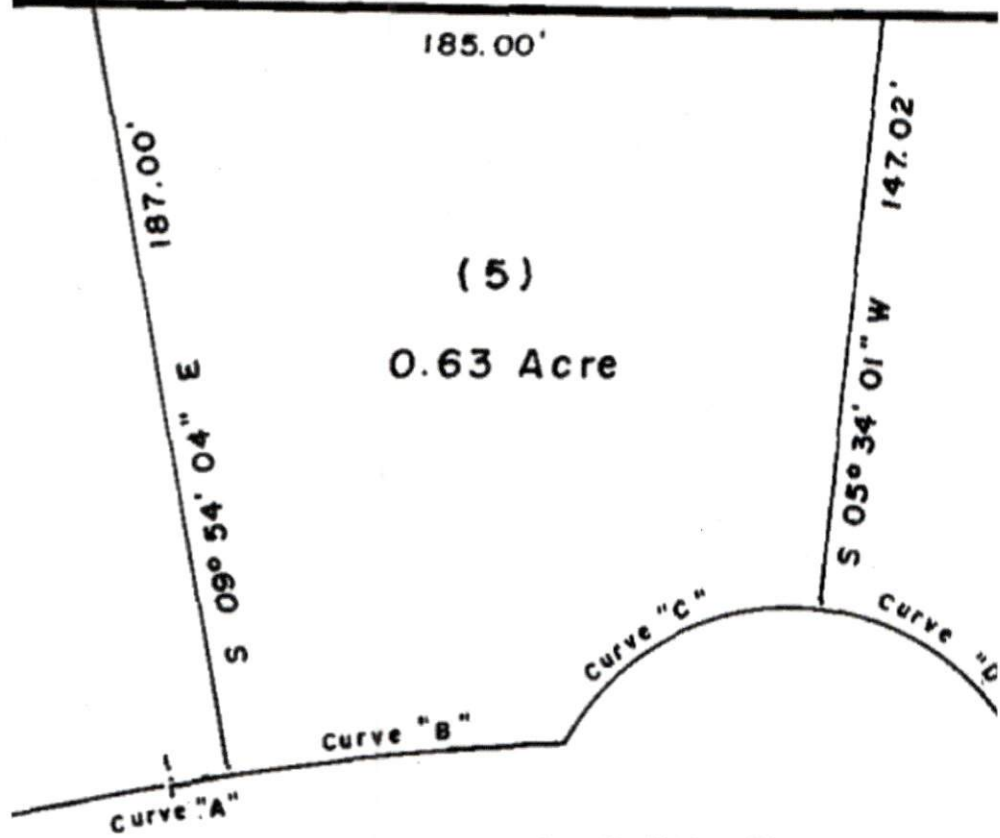

Raynor New Additions

Ricky and Margaret
107 Fall Clayton Circle
Coats, NC 27521
919-625-7661 cell

Front of house

Bay Window

Bay window

existing bedroom
to be changed to bathroom and
closet.

DL

CLAYTON CIR

...CONTAINED IN (A) THROUGH (D) ABOVE;
Andrew H. Joyner
ANDREW H. JOYNER, REGISTERED LAND SURVEYOR NO. L-1

819.53'

Delta Angle = 15° 44' 19" Radius = 514.908
Tan. Length = 71.17 Chord Length = 140.996
Arc Length = 141.44 Chord Bearing = N 87° 58' 08" E