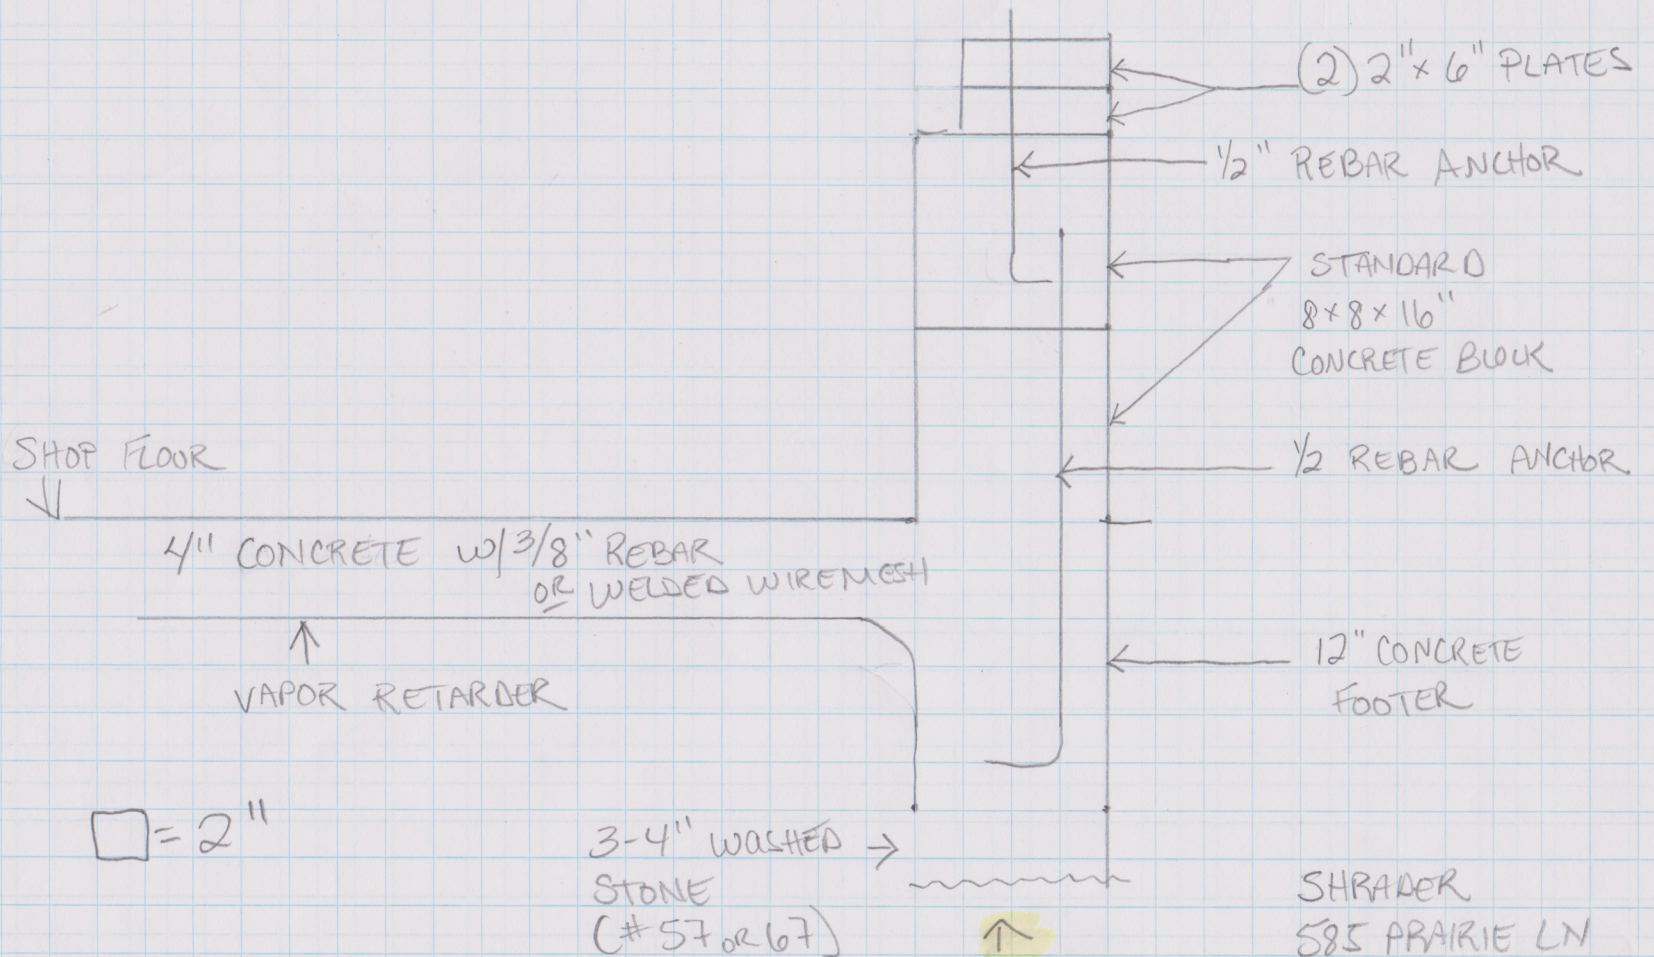

SIDE VIEW OF OUTSIDE WALL
W/ FOOTERS

* ADJUST THESE TO 10" WIDE

SHRADER
585 PRAIRIE LN
LILLINGTON, NC
P. 7