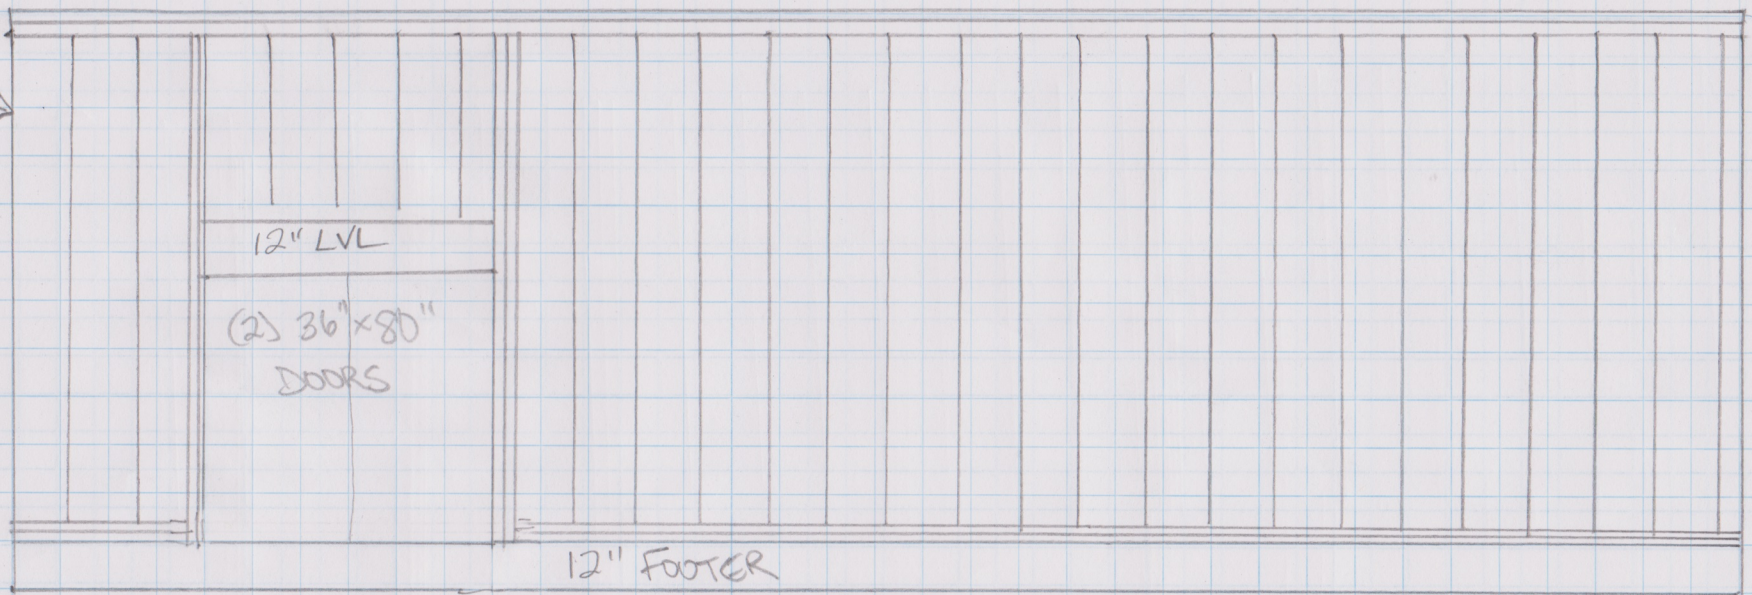

- ALL STUDS ARE NO
MORE THAN 16" APART

2" x 6" x 10' STUDS
(27)

SIDE VIEW OF
INTERIOR WALL

□ = 1'

SHRADER
585 PRAIRIE LN
LILLINGTON, NC
p. 6