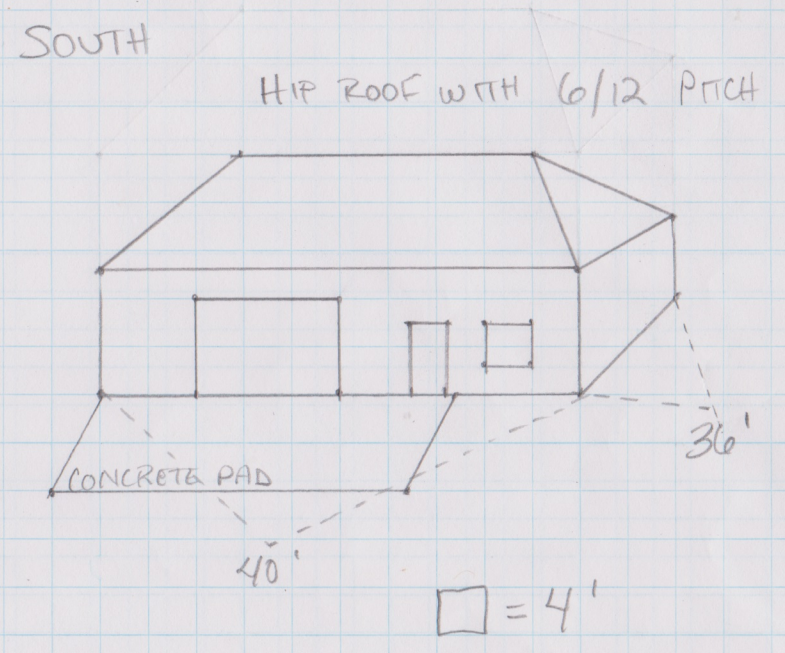

40' x 36' EAST

PROPOSED SHOP  
 GRANVILLE DALE + SHANNA LEE SHRAUER  
 585 PRAIRIE LN, LILLINGTON, NC 27546  
 LOT B PRAIRIE LN, LILLINGTON, NC 27546  
 BARBEQUE TWP., HARNETT CO., NC

WEST  
 □ = 2'  
 ⊗ = OUTLET