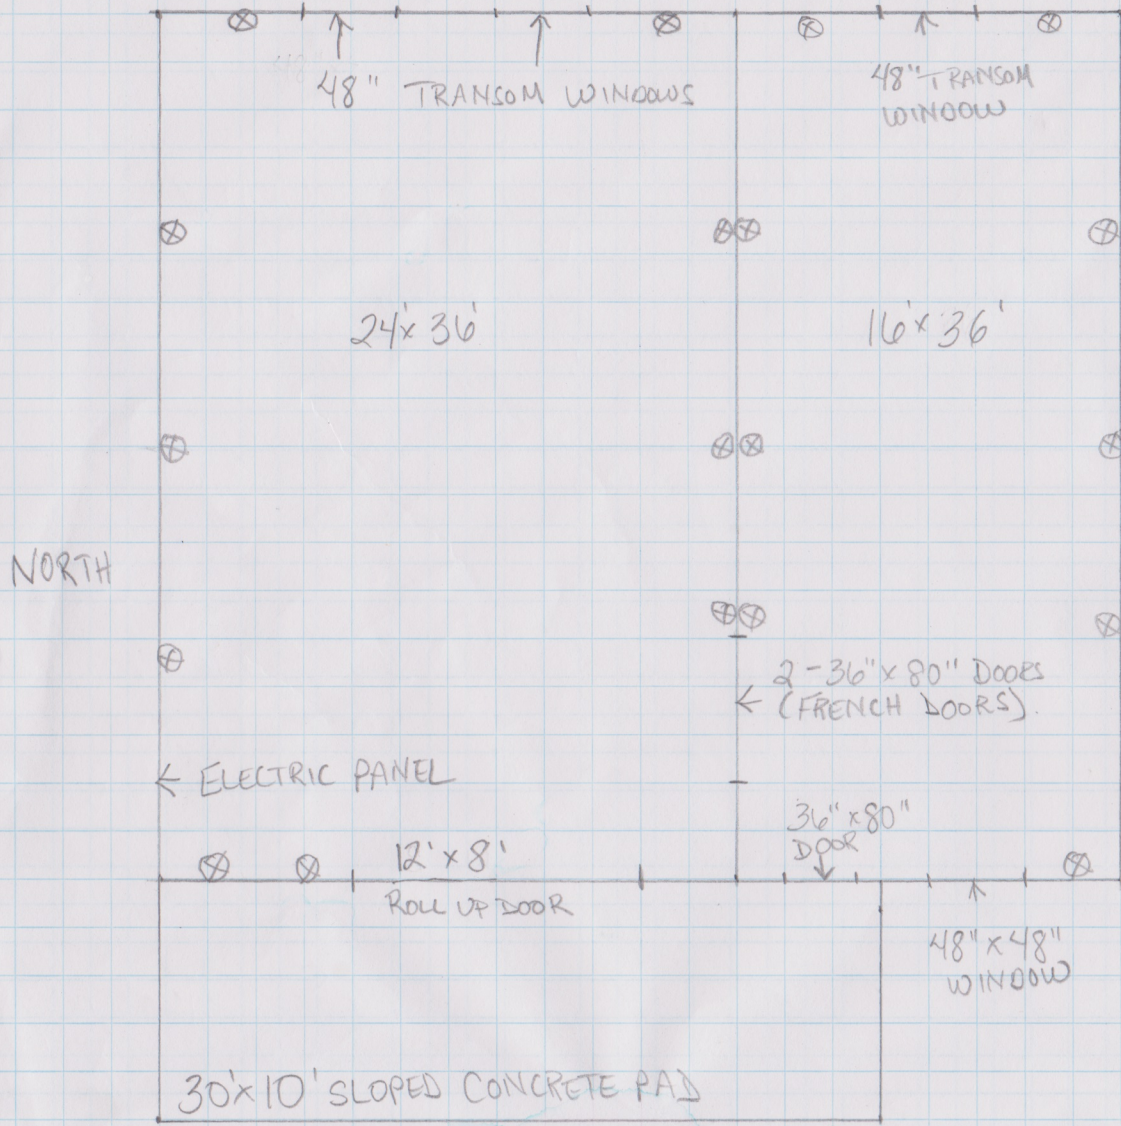

40' x 36' EAST

PROPOSED SHOP  
 GRANVILLE DALE + SHANNA LEE SHRAUER  
 585 PRAIRIE LN, LILLINGTON, NC 27546  
 LOT B PRAIRIE LN, LILLINGTON, NC 27546  
 BARBEQUE TWP., HARNETT CO., NC

WEST  
 □ = 2'  
 ⊗ = OUTLET