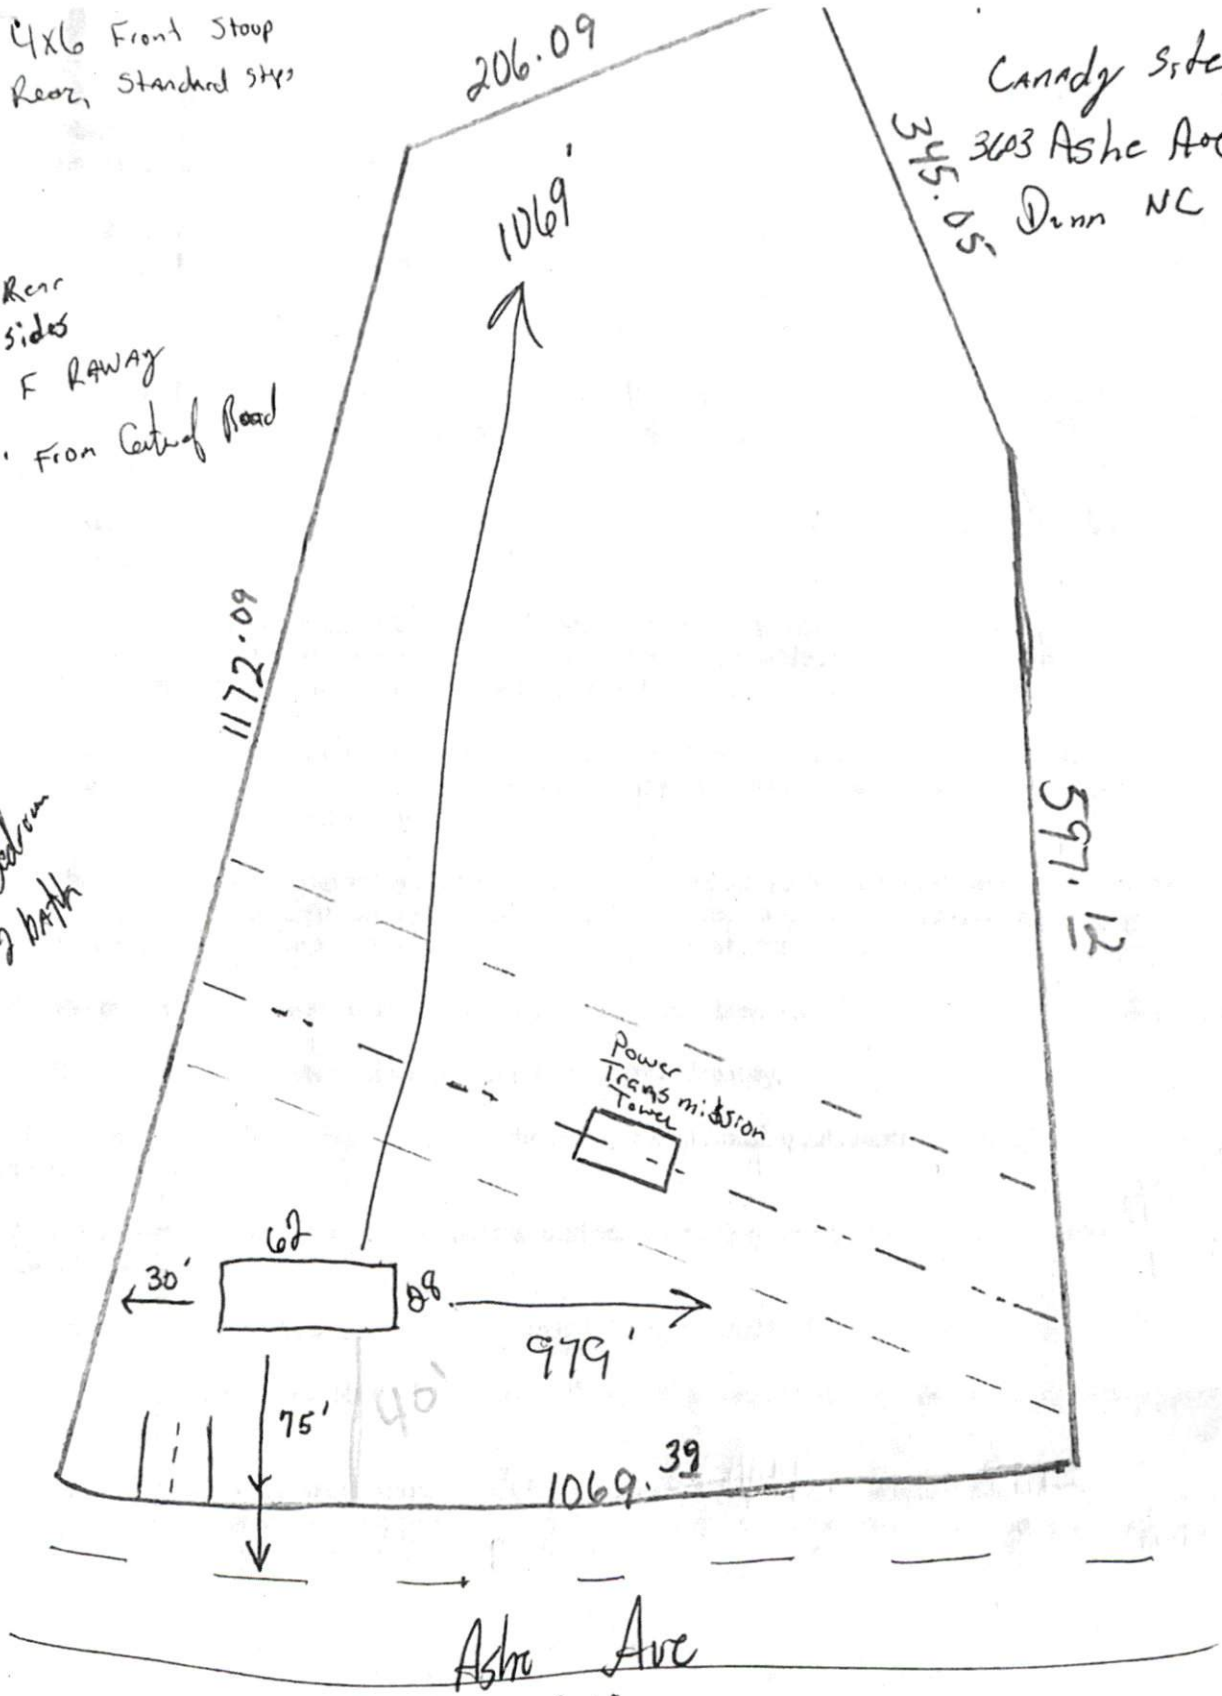

4x6 Front Stoop
Rear, Standard steps

10 Rear
12 sides
40 F RWAY
75' From Center of Road

Shedroom
2 Bath

Canady Site
3603 Ashe Ave
Dunn NC

Town Manager @ Irwin - NC. Org