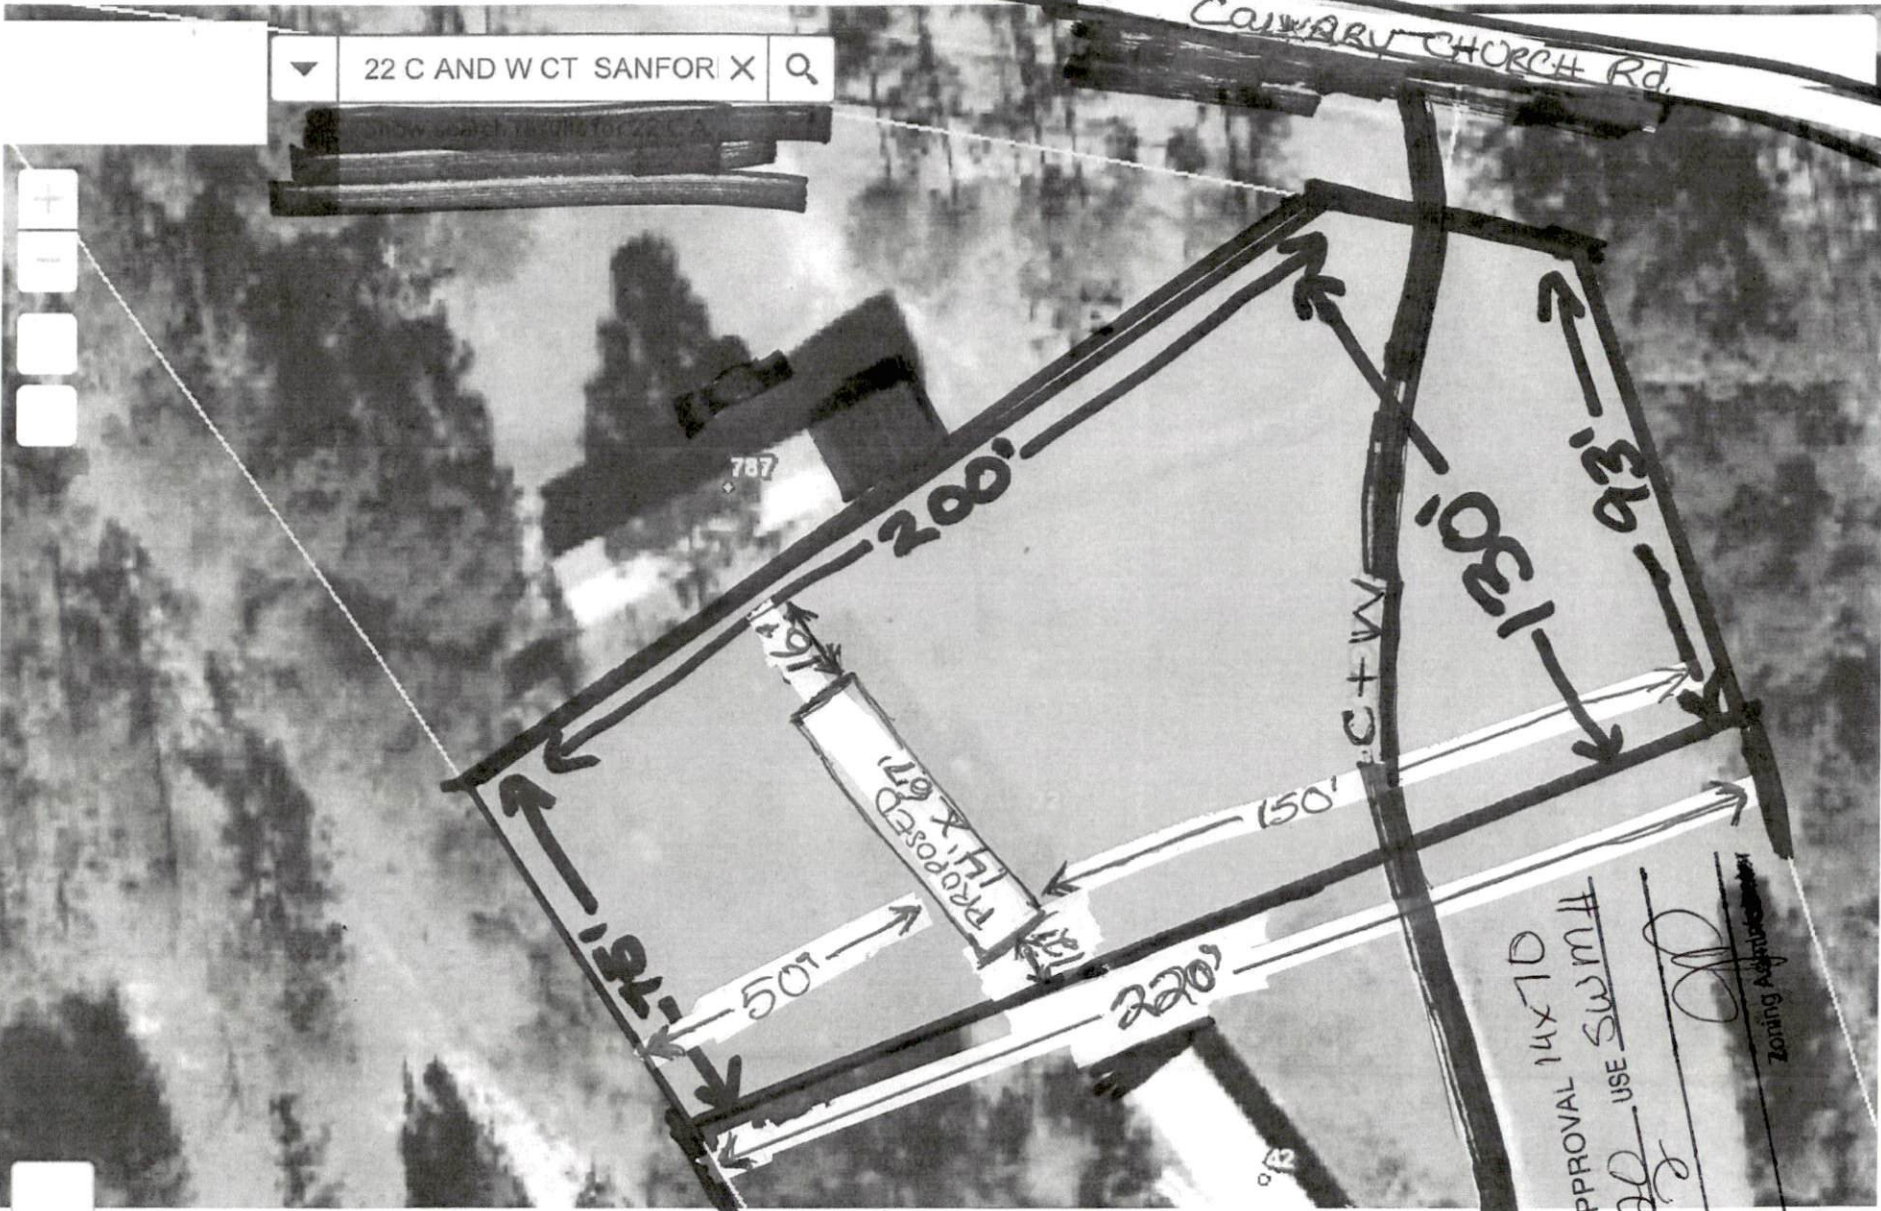

22 C AND W CT SANFOR X

SITE PLAN APPROVAL 14x70  
 DISTRICT RA 20 USE SWM#  
 #BEDROOMS  
 Date 11/1/20  
 Zoning Administrator