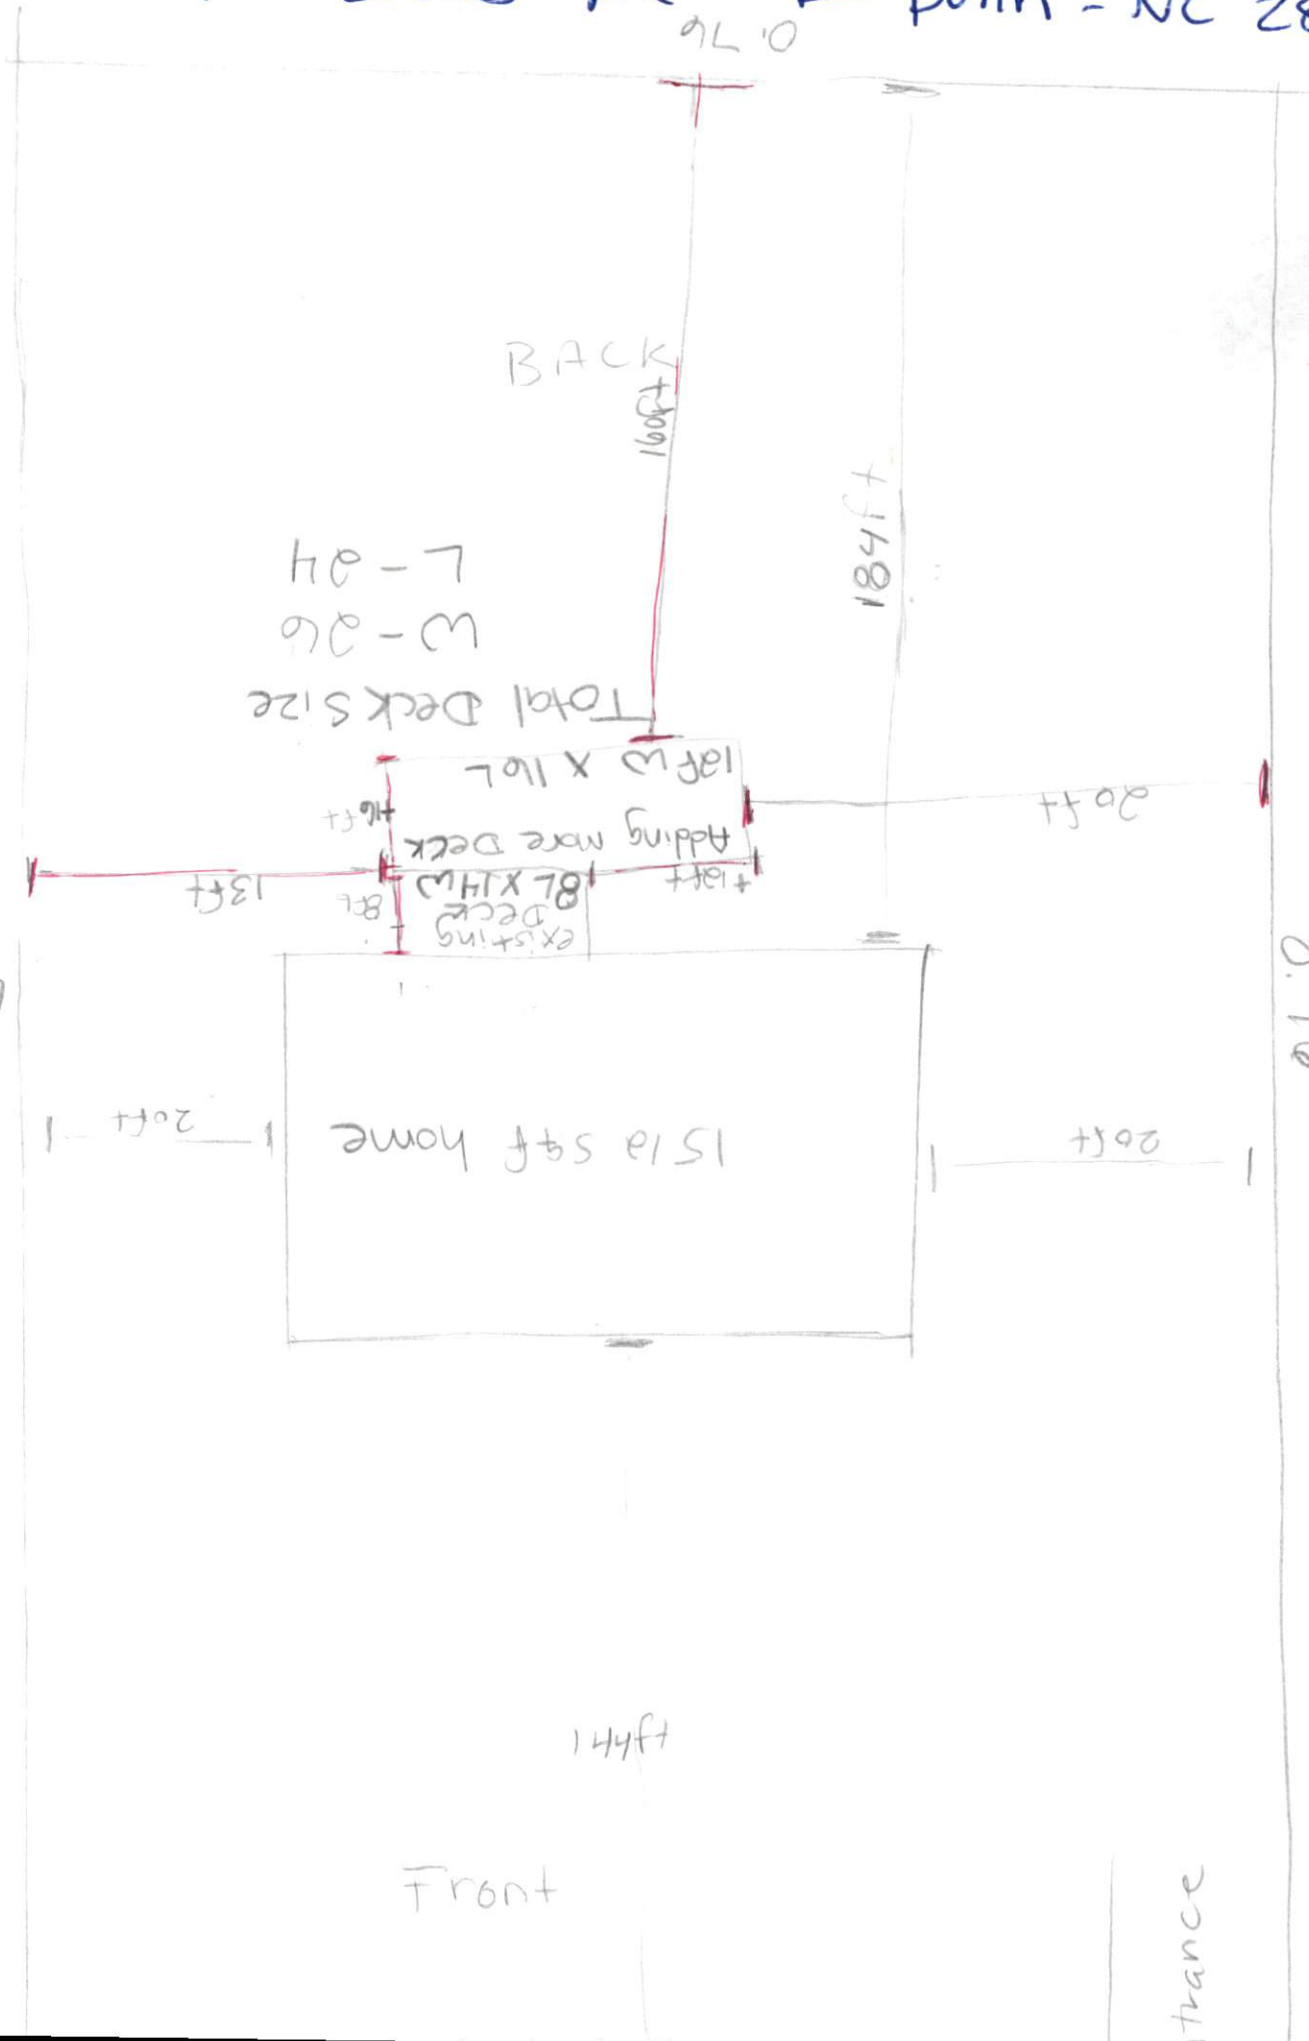

Cynthia Gomez

401 Lucas Rd

~~At~~ Dunn - NC 28334

0.76

0.76

0.76

Total Deck Size
W-26
L-24

Adding more Deck
187 X 14 ft
Existing Deck
87 X 14 ft

1512 sq ft home

BACK
160 ft

184 ft

20 ft

13 ft

20 ft

20 ft

144 ft

Front

Entrance