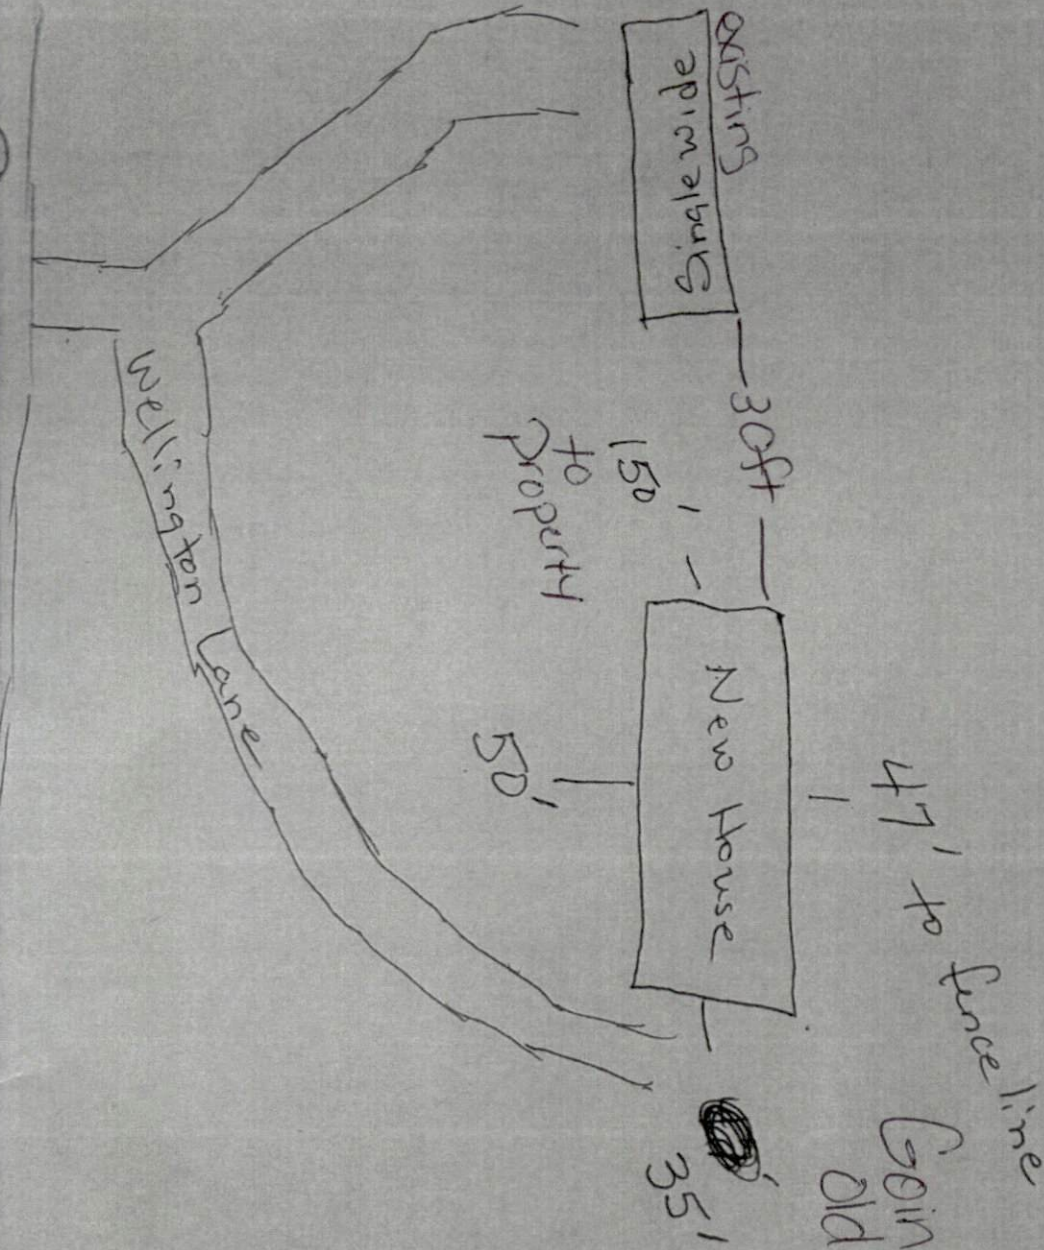

Carol Schroeder
45 Wellington Lane
Sanford NC 21333

Going to be replacing
old DW

SITE PLAN APPROVAL

DISTRICT RA-208 USE 28X60 PwMH

#BEDROOMS 3

Date 6/1/2020

Date

Zoning Authority [Signature]