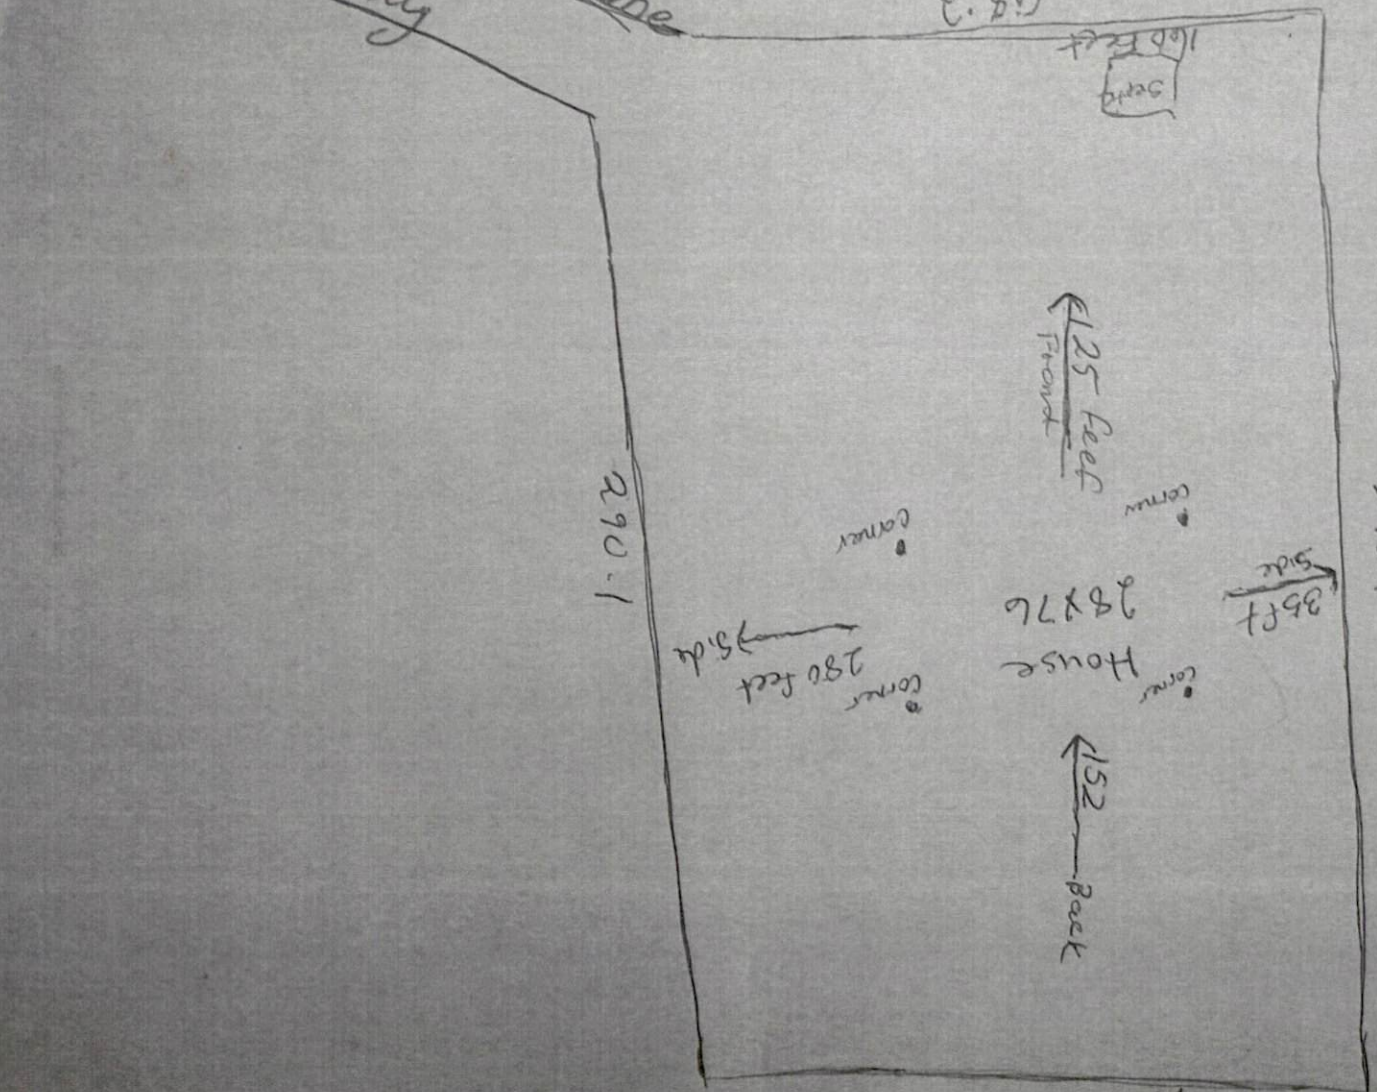

Murchison Town Rd.

Clemons Lane  
Driveway

DATE

Slapao

#BEDROOMS 5

DISTRICT RA-20R USE

DUMH 28x76

STE PLAN APPROVAL

Zoning Authority