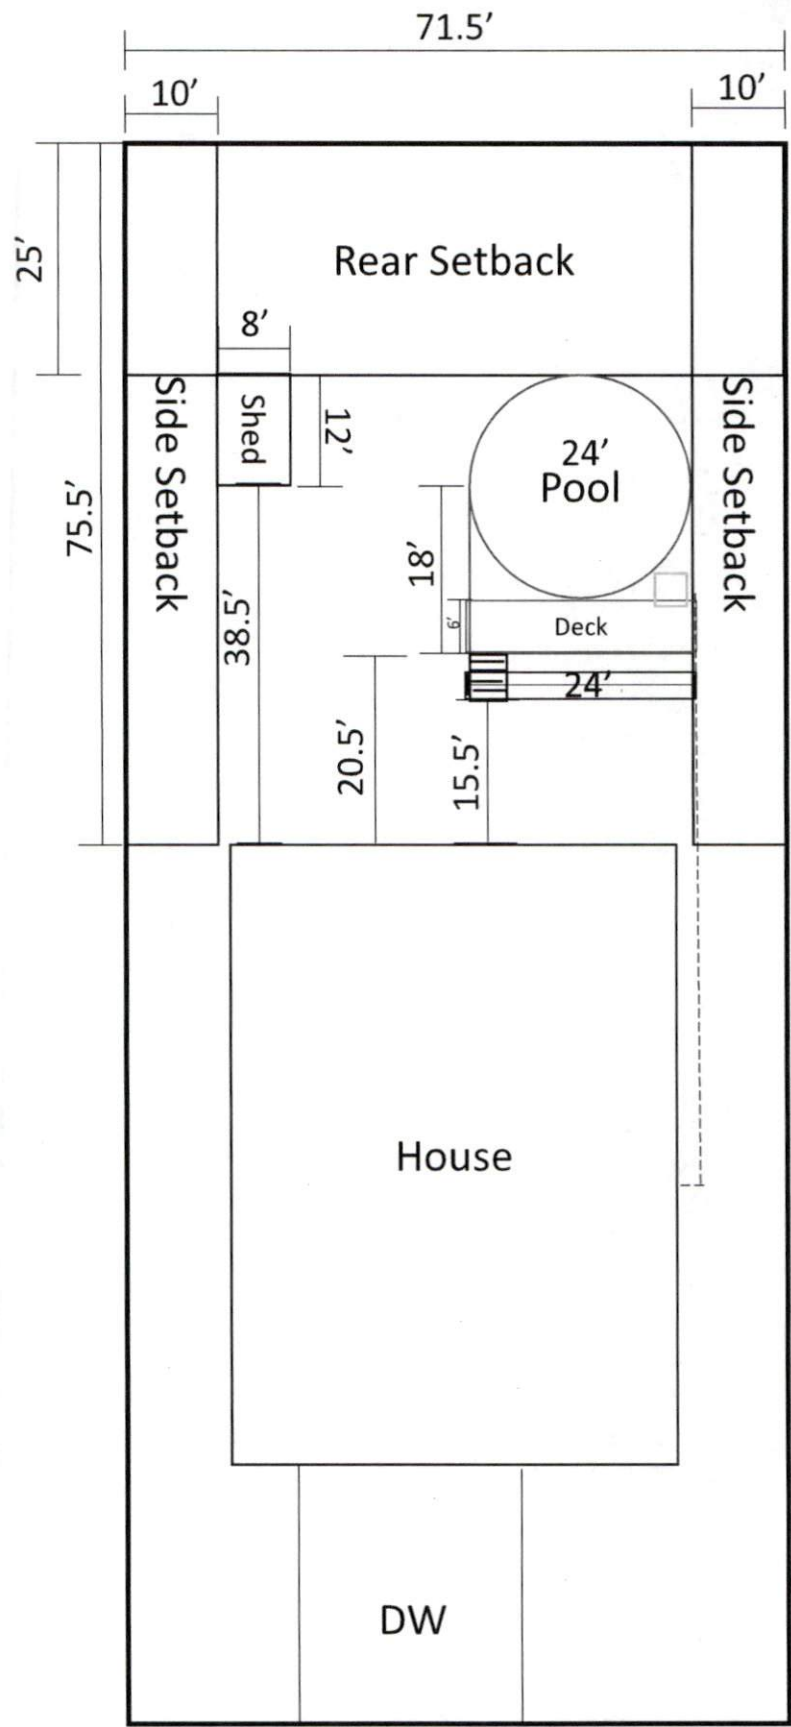

Electrical ---  
 Pool Pump □  
 Pool Drainage - - -

Scale  
 1" = 20 ft

170.62'