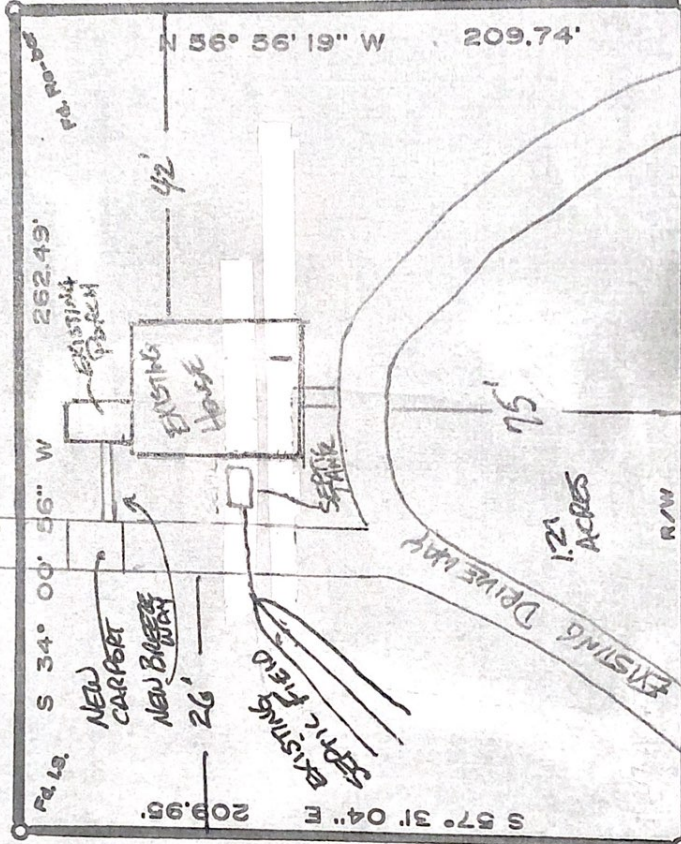

N 33° 58' 11" E

779.06'

MAG. NORTH

STEVEN & CECILIA GREGORY  
681 MAMIE UPCHURCH RD  
LILLINGTON, NC 27546

5.00 Acres  
STEVEN C. GREGORY  
CECILIA W. GREGORY

185'

350'

S 34° 32' 09" W

200.15'

MAMIE UPCHURCH RD.

S 33° 44' 29" W

140.91'

60' B W