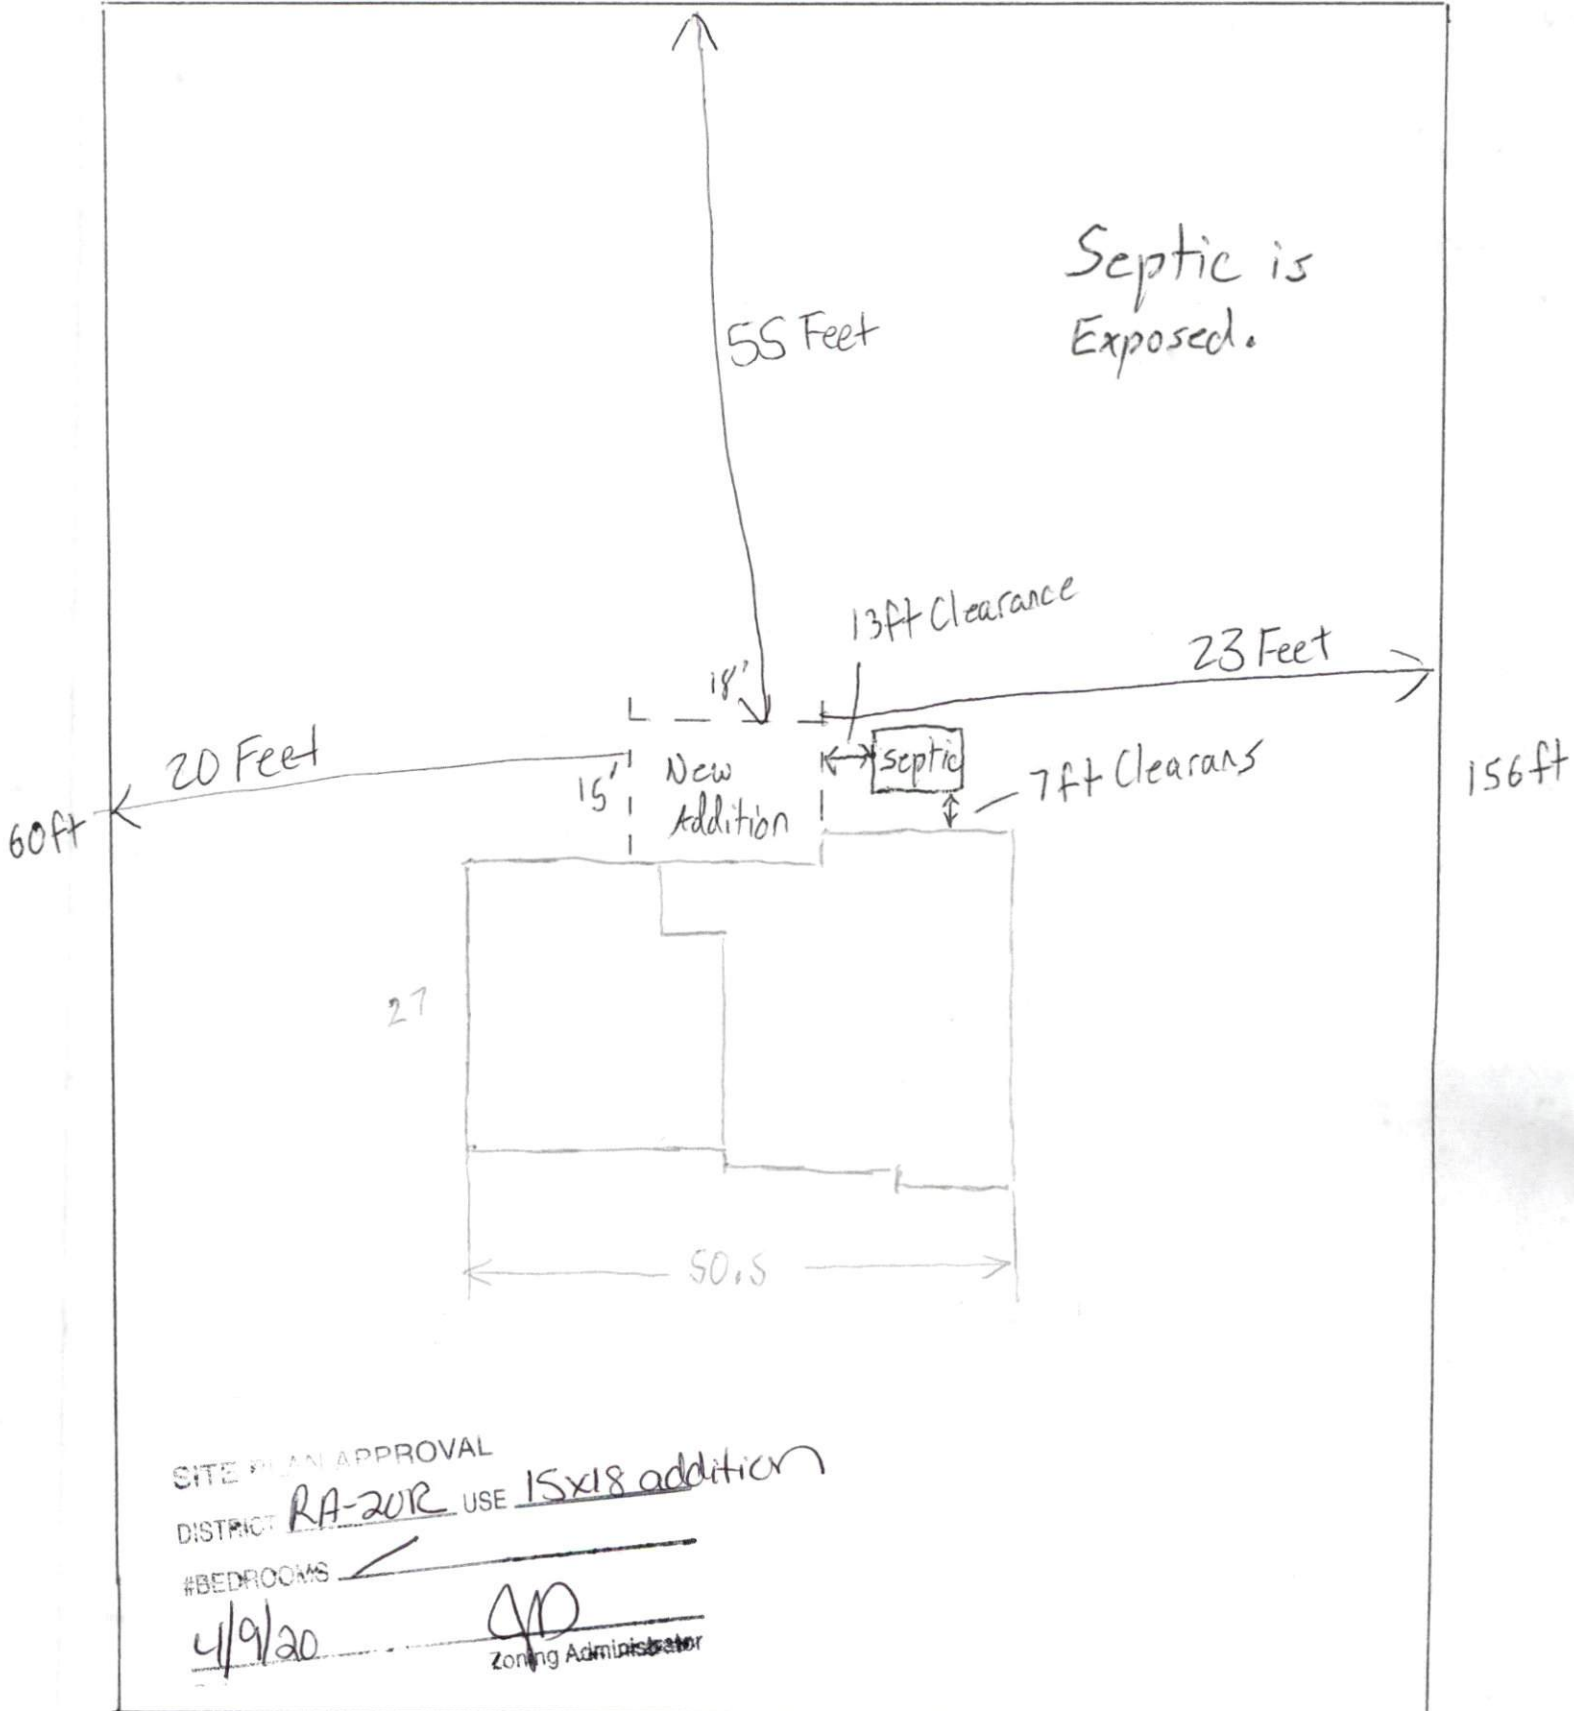

165 Cresthaven Rd
Sanford NC 27322 | 99 ft.

* Plot Plan *

SITE PLAN APPROVAL
DISTRICT RA-20R USE 15x18 addition
#BEDROOMS
4/9/20
Zoning Administrator

92 ft

Gregory Spencer Gray
Apr 6 2020