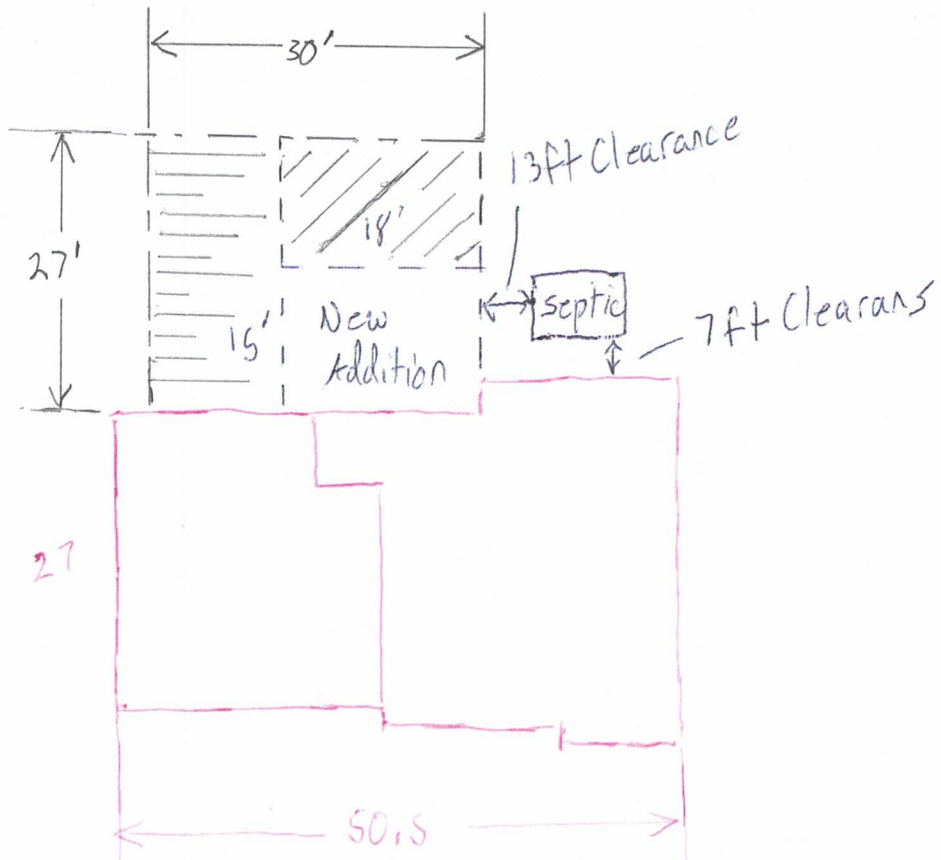

Sanford NC 27322

99 ft.

permit # BRES2004-0011

Septic is Exposed.

LEGEND

Open Deck

Deck/Porch Cover

92 ft

Gregory Spencer Gay
Apr 6 2020