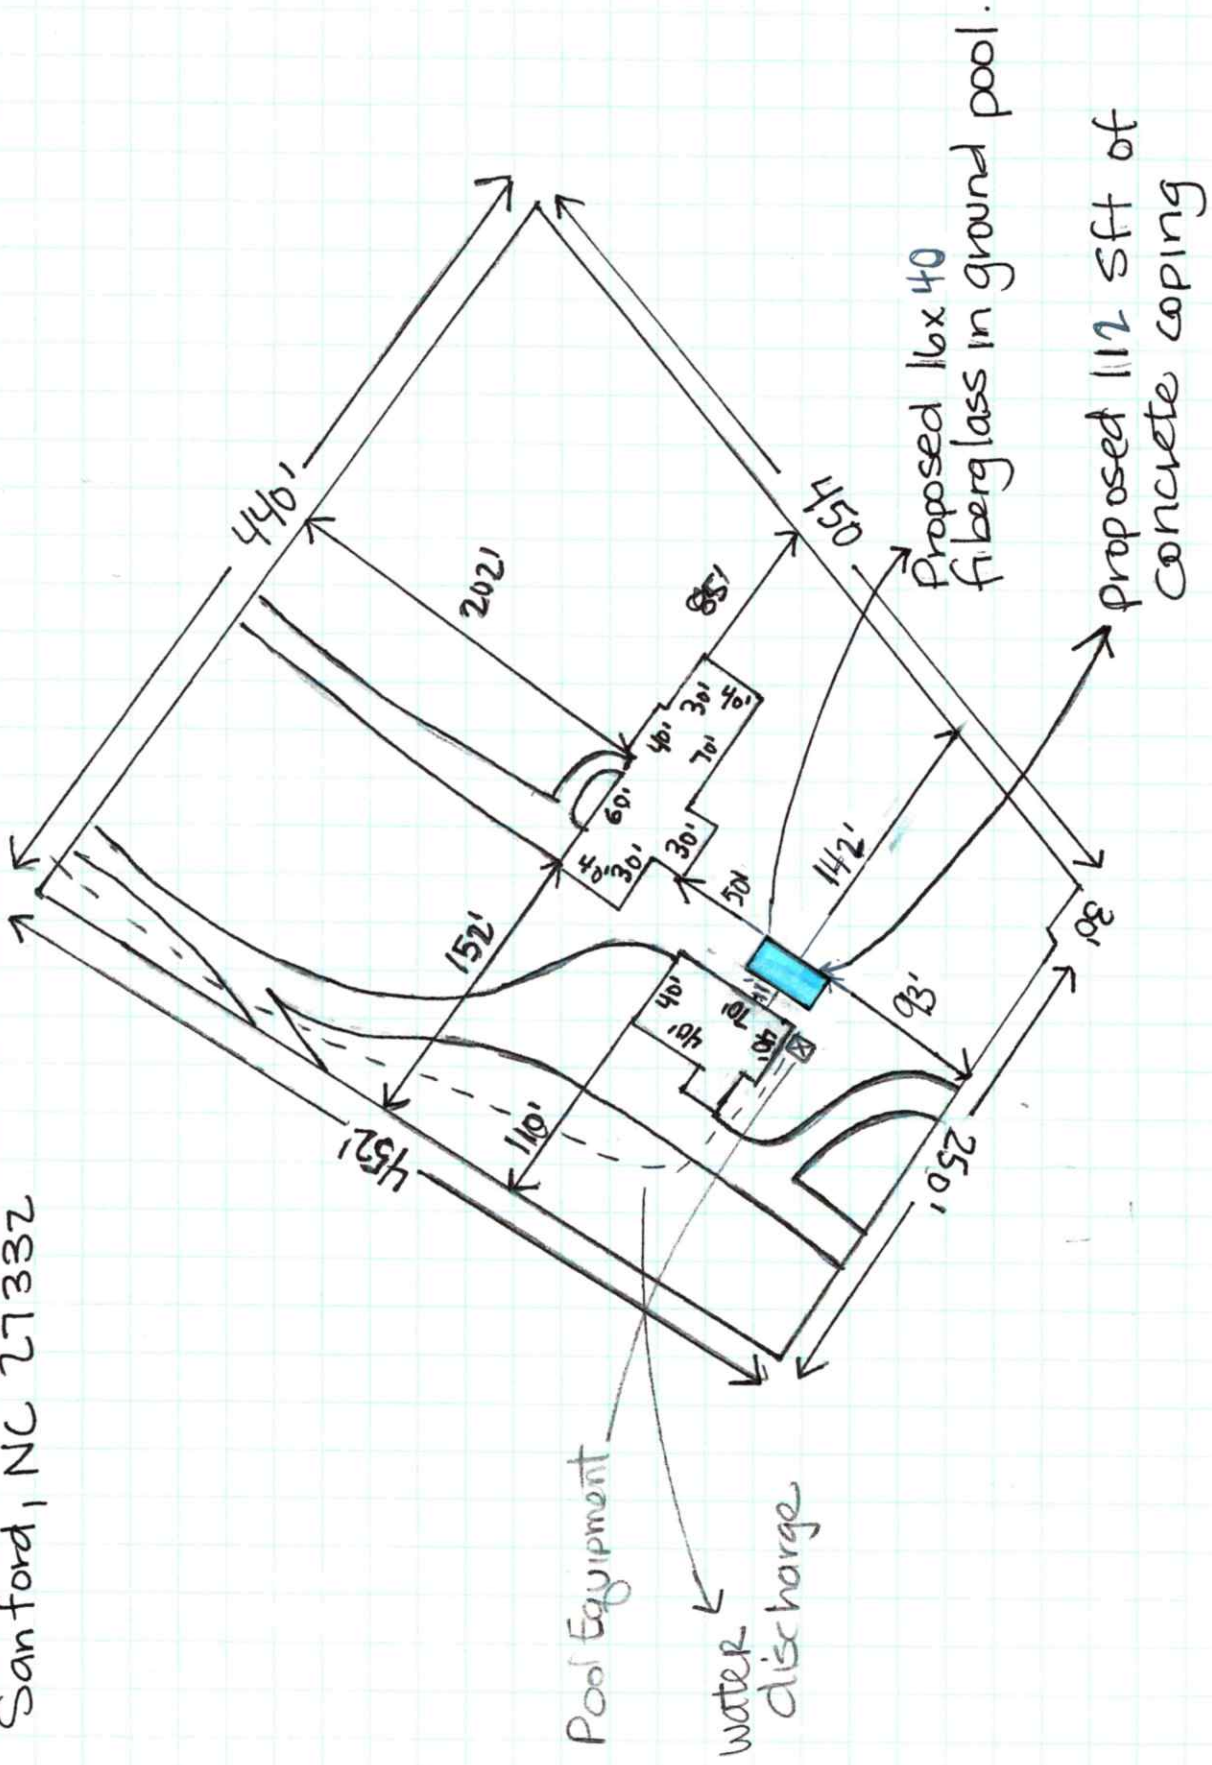

3365 Barbecue Church Rd.
Sanford, NC 27332

North ↑

Scale = 100