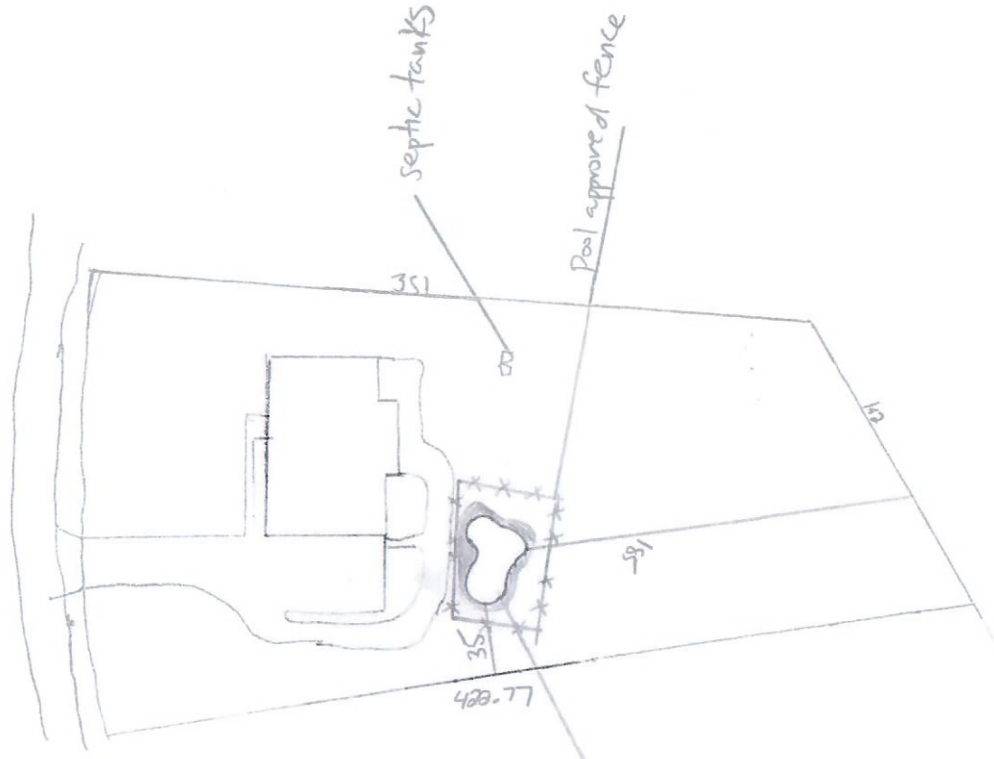

1 N

135 Green level Rd  
Anger NC 27501

|                       |             |
|-----------------------|-------------|
| <u>ISA</u>            |             |
| House                 | 3800        |
| Drive/Deck            | 3600        |
| Total =               | 7400        |
| Proposed Pool =       | 637         |
| Patio                 |             |
| <u>Proposed total</u> | <u>8037</u> |

Pool 16'3" x 28'