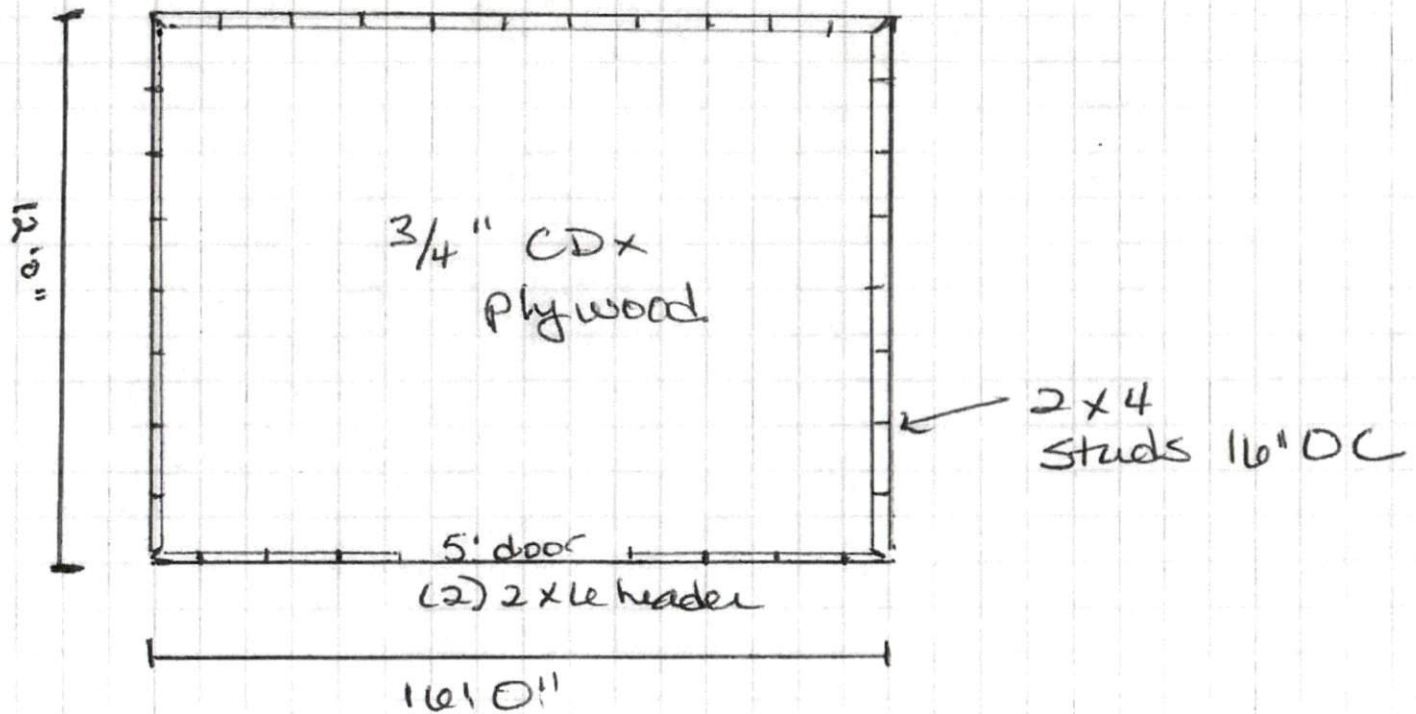

# ROOF FRAMING

1/4" = 1'0"

CAROLINA YARD BARNs, LLC  
823A PURSER DRIVE  
RALEIGH, NC 27603  
(919) 365-5555

12x16

# FLOOR PLAN

1/4" = 1'0"