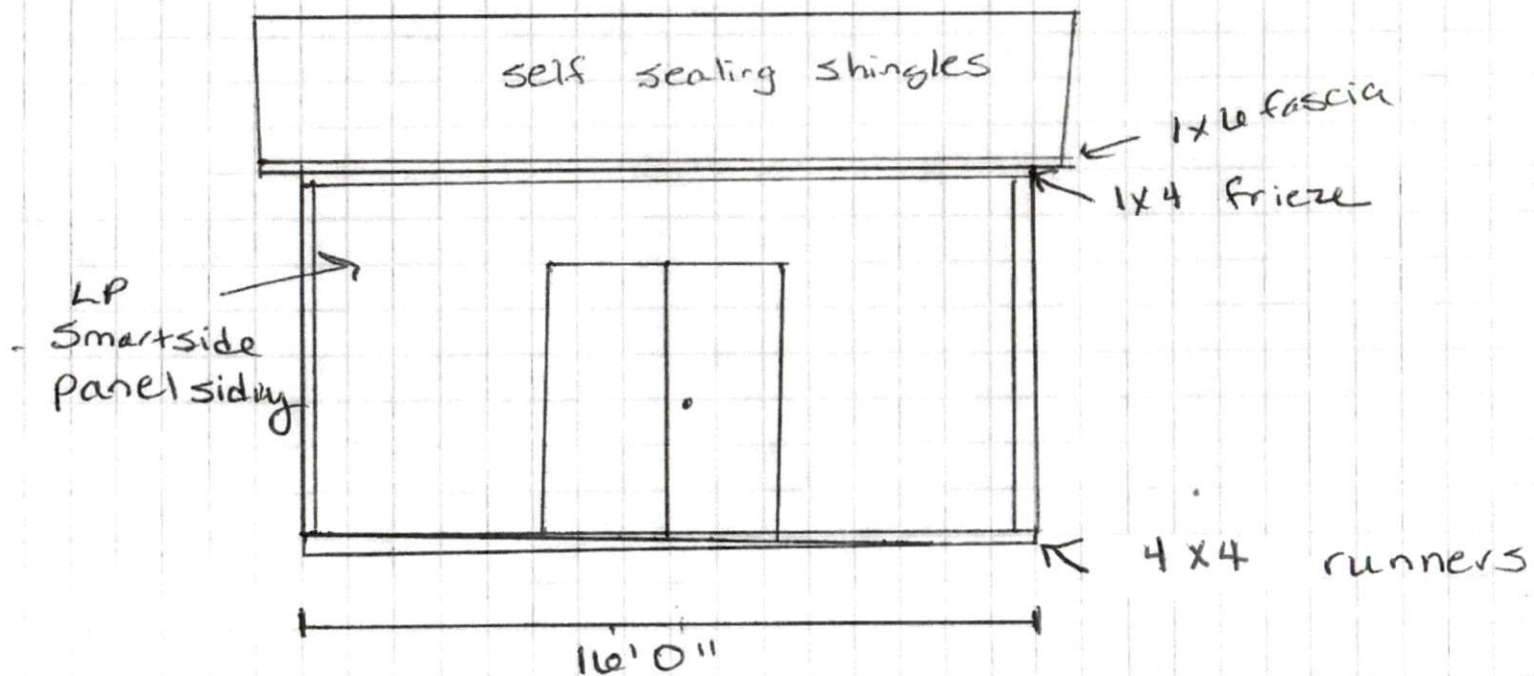

CAROLINA YARD BARN, LLC  
823A PURSER DRIVE  
RALEIGH, NC 27603  
(919) 365-5555

12 x 16 Heritage

FRONT ELEVATION

1/4" = 1'0"

\* anchored at all four corners w/ mobile home anchors and strap

CAROLINA YARD BARN, LLC  
823A PURSER DRIVE  
RALEIGH, NC 27603  
(919) 365-5555

12x16 Heritage

LEFT SIDE ELEVATION

1/4" = 1'0"

CAROLINA YARD BARN, LLC  
823A PURSER DRIVE  
RALEIGH, NC 27603  
(919) 365-5555

12 x 16

# FLOOR PLAN

1/4" = 1'0"