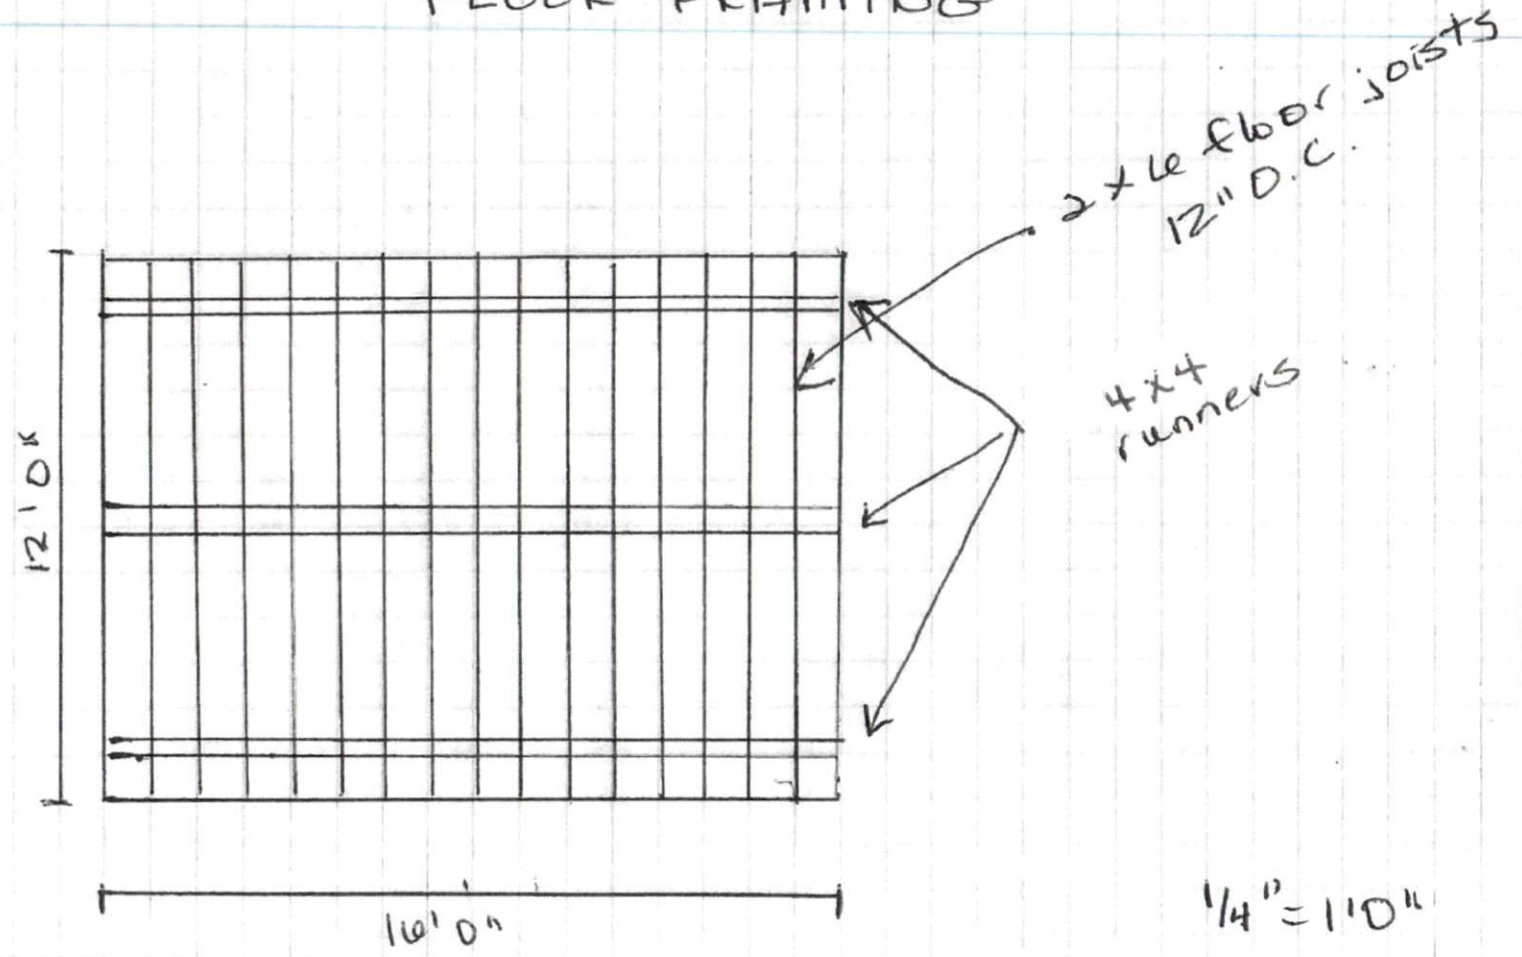

CAROLINA YARD BARN, LLC
823A PURSER DRIVE
RALEIGH, NC 27603
(919) 365-5555

12 x 16

FLOOR FRAMING