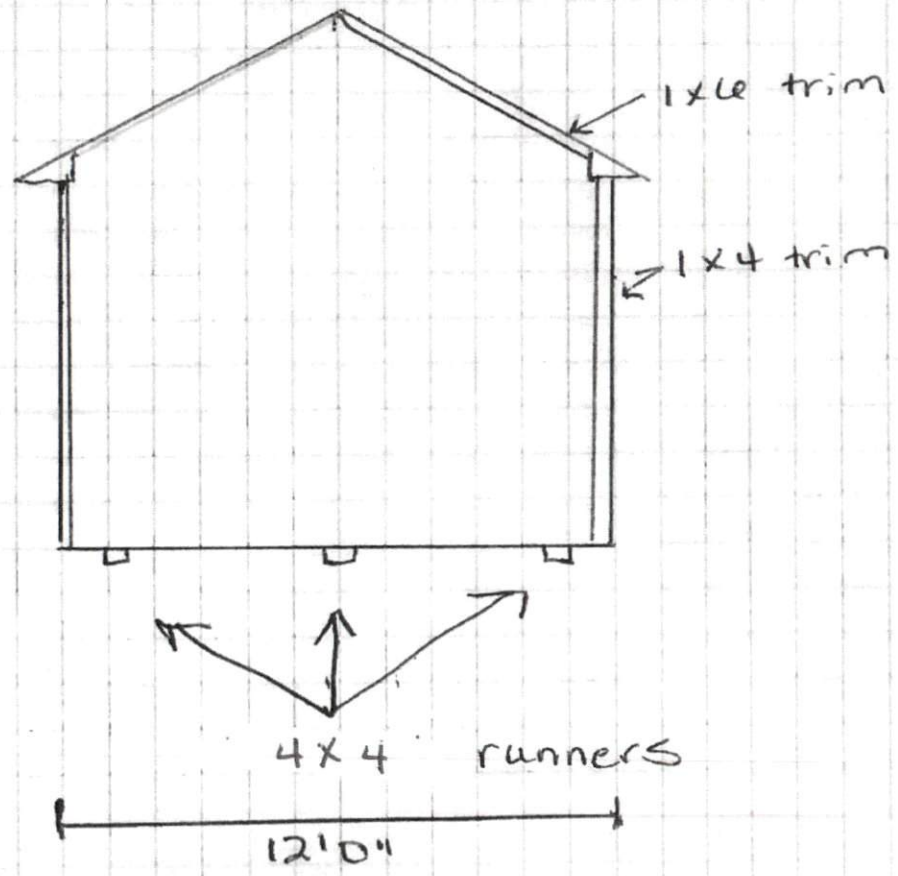

CAROLINA YARD BARN, LLC  
823A PURSER DRIVE  
RALEIGH, NC 27603  
(919) 365-5555

12 x 16 Heritage

FRONT ELEVATION

1/4" = 1'0"

\* anchored at all four corners w/ mobile home anchors and strap

CAROLINA YARD BARN, LLC  
823A PURSER DRIVE  
RALEIGH, NC 27603  
(919) 365-5555

12x16 Heritage

LEFT SIDE ELEVATION

1/4" = 1'0"

CAROLINA YARD BARN, LLC  
823A PURSER DRIVE  
RALEIGH, NC 27603  
(919) 365-5555

12 x 16

# FLOOR PLAN

1/4" = 1'0"