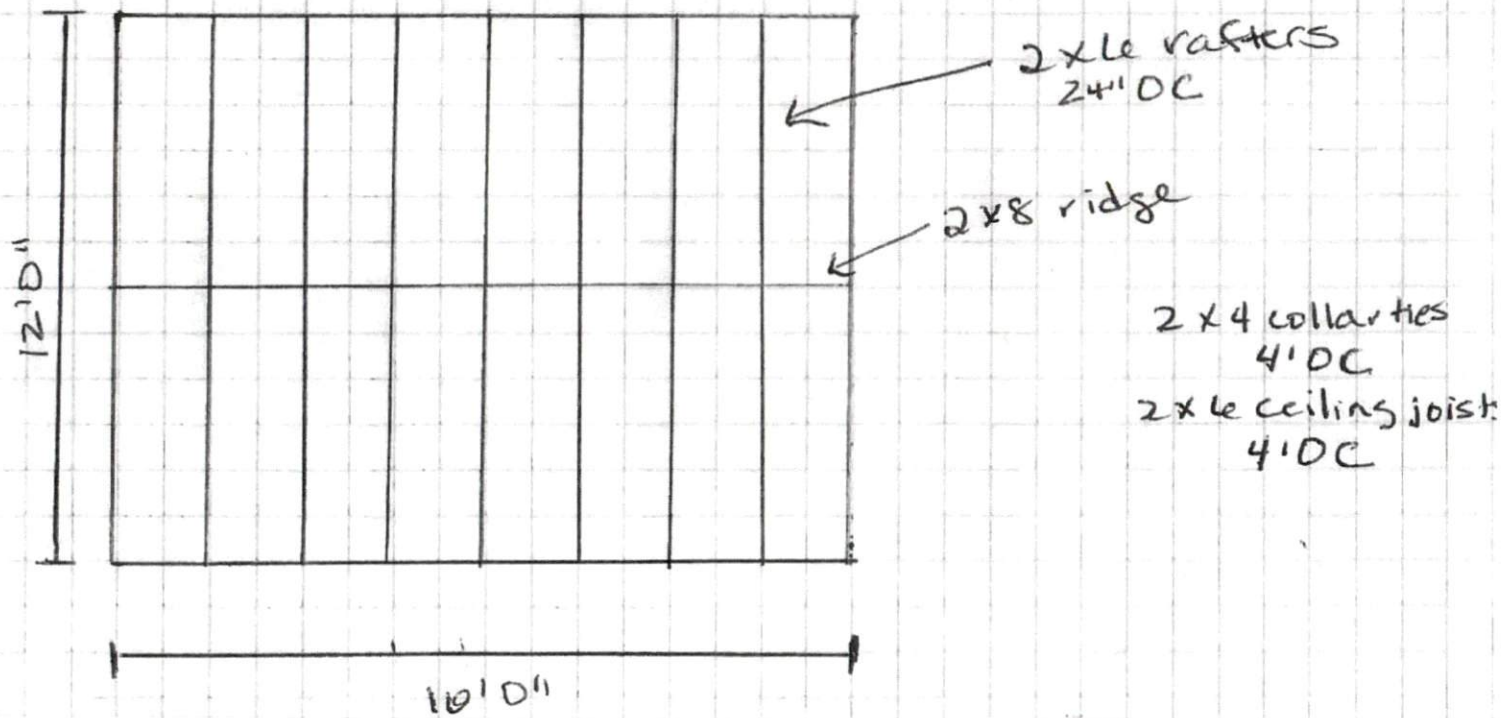

CAROLINA YARD BARNs, LLC
823A PURSER DRIVE
RALEIGH, NC 27603
(919) 365-5555

12x16 Heritage

ROOF FRAMING

1/4" = 1'0"