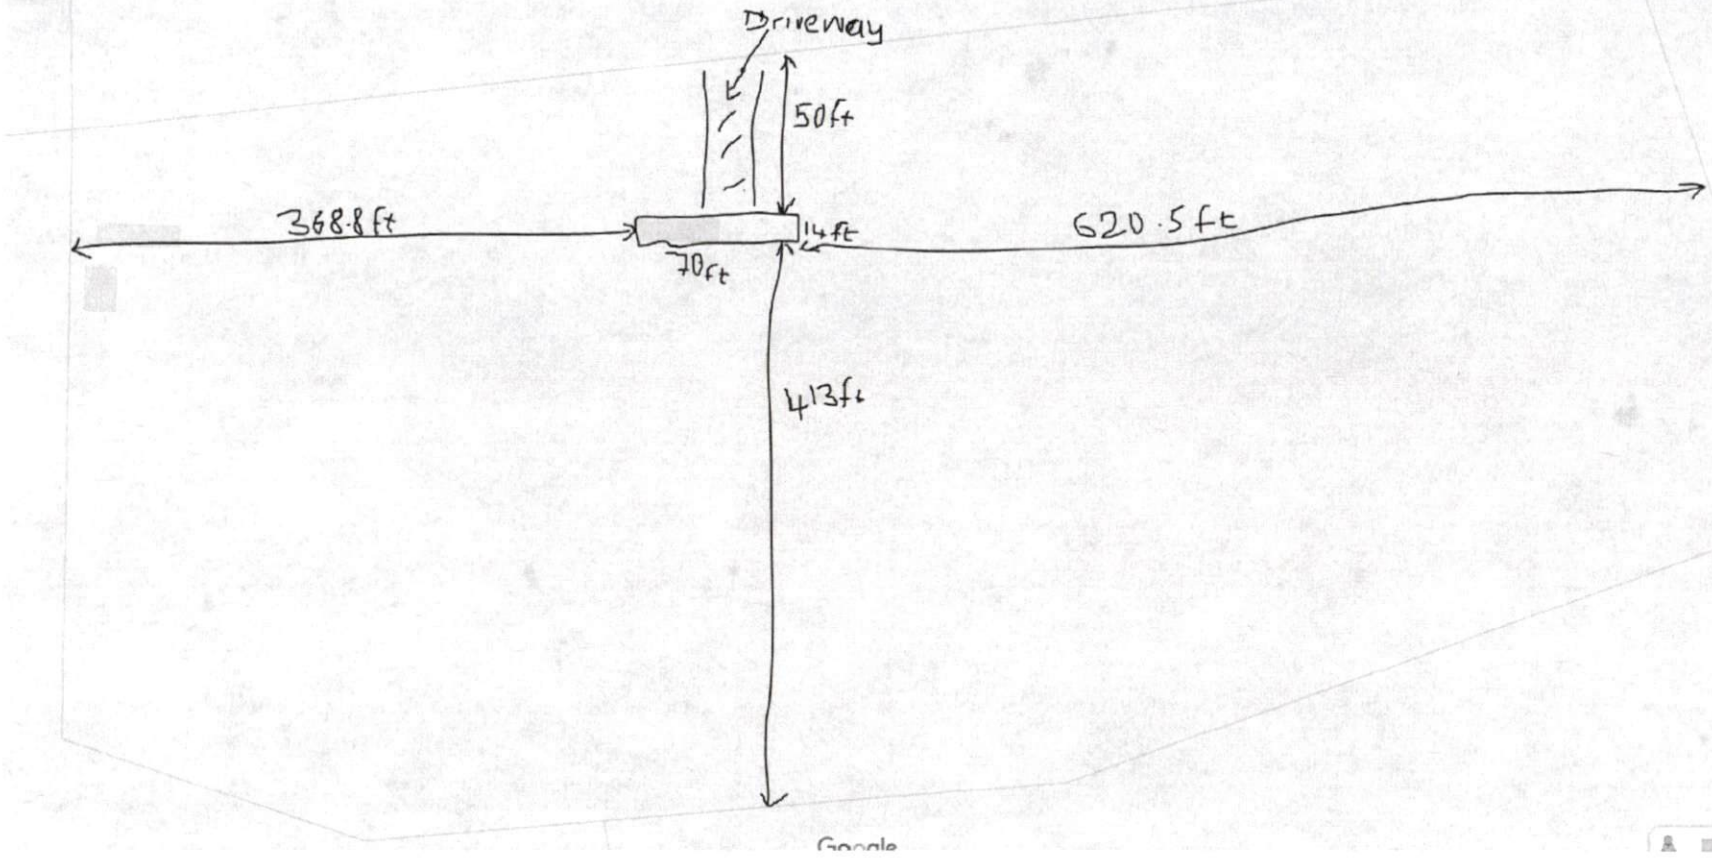

panel

6

Leaflet Church Rd

SITE PLAN APPROVAL
 DISTRICT AA-20R USE swm H 70x14
 #BEDROOMS 2
3/19/2020
 Date [Signature]
 Zoning Administrator