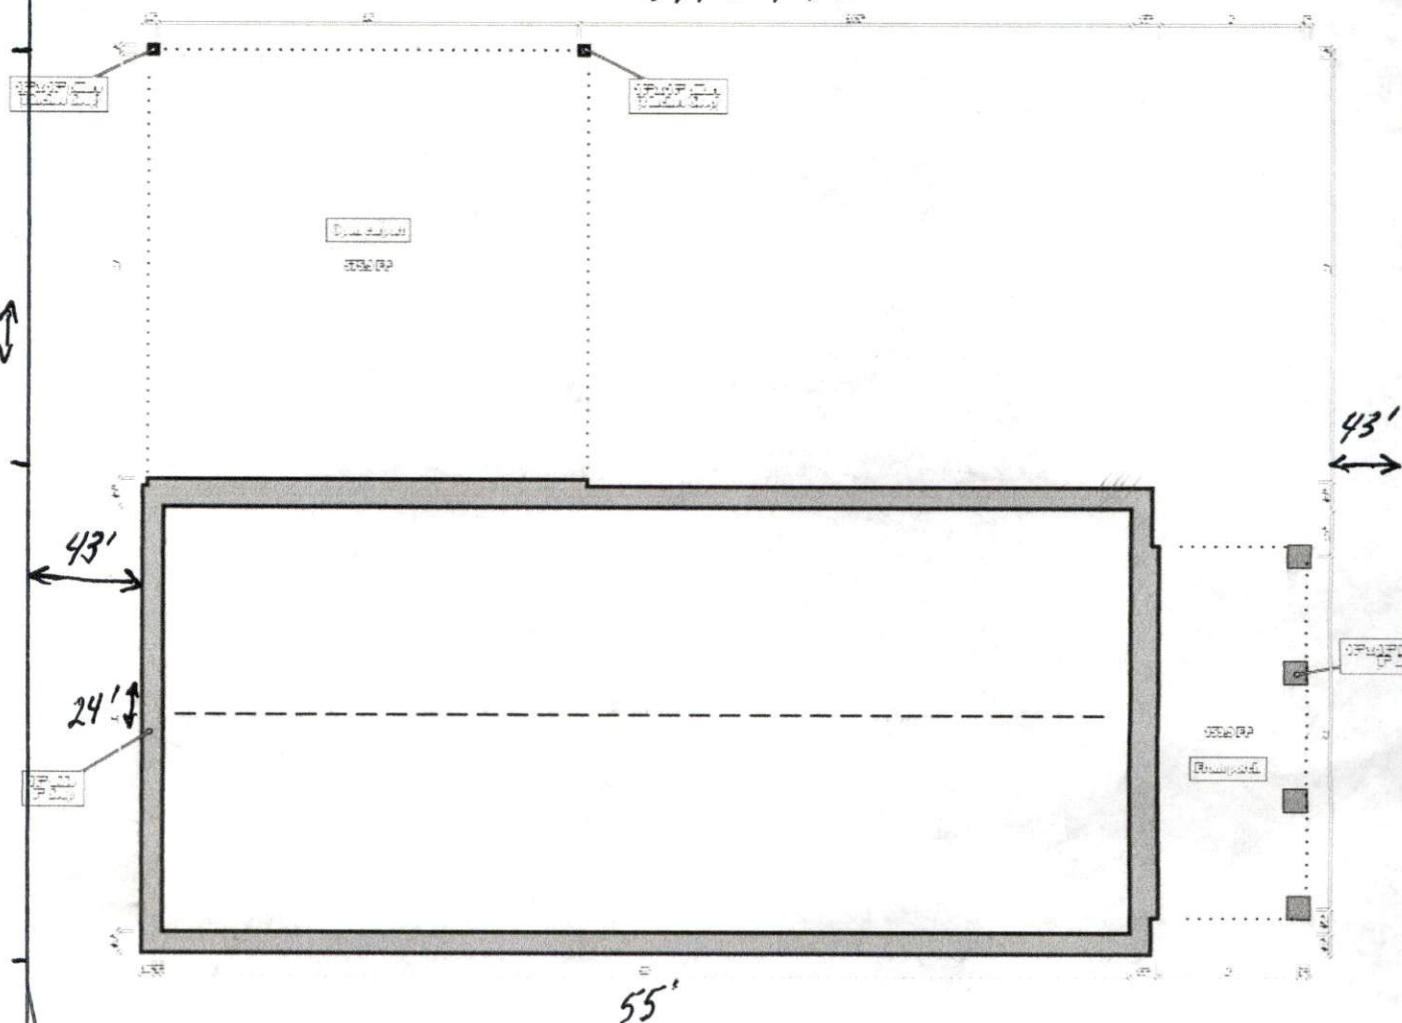

3901

401 N Fuquay

Site Plan

134'

158'

182'

728.5' ft.

SITE PLAN APPROVAL MOVED SFD

DISTRICT RA-30 USE SSX 24

#BEDROOMS 2

3/18/2020

Date

[Signature]
Zoning Administrator