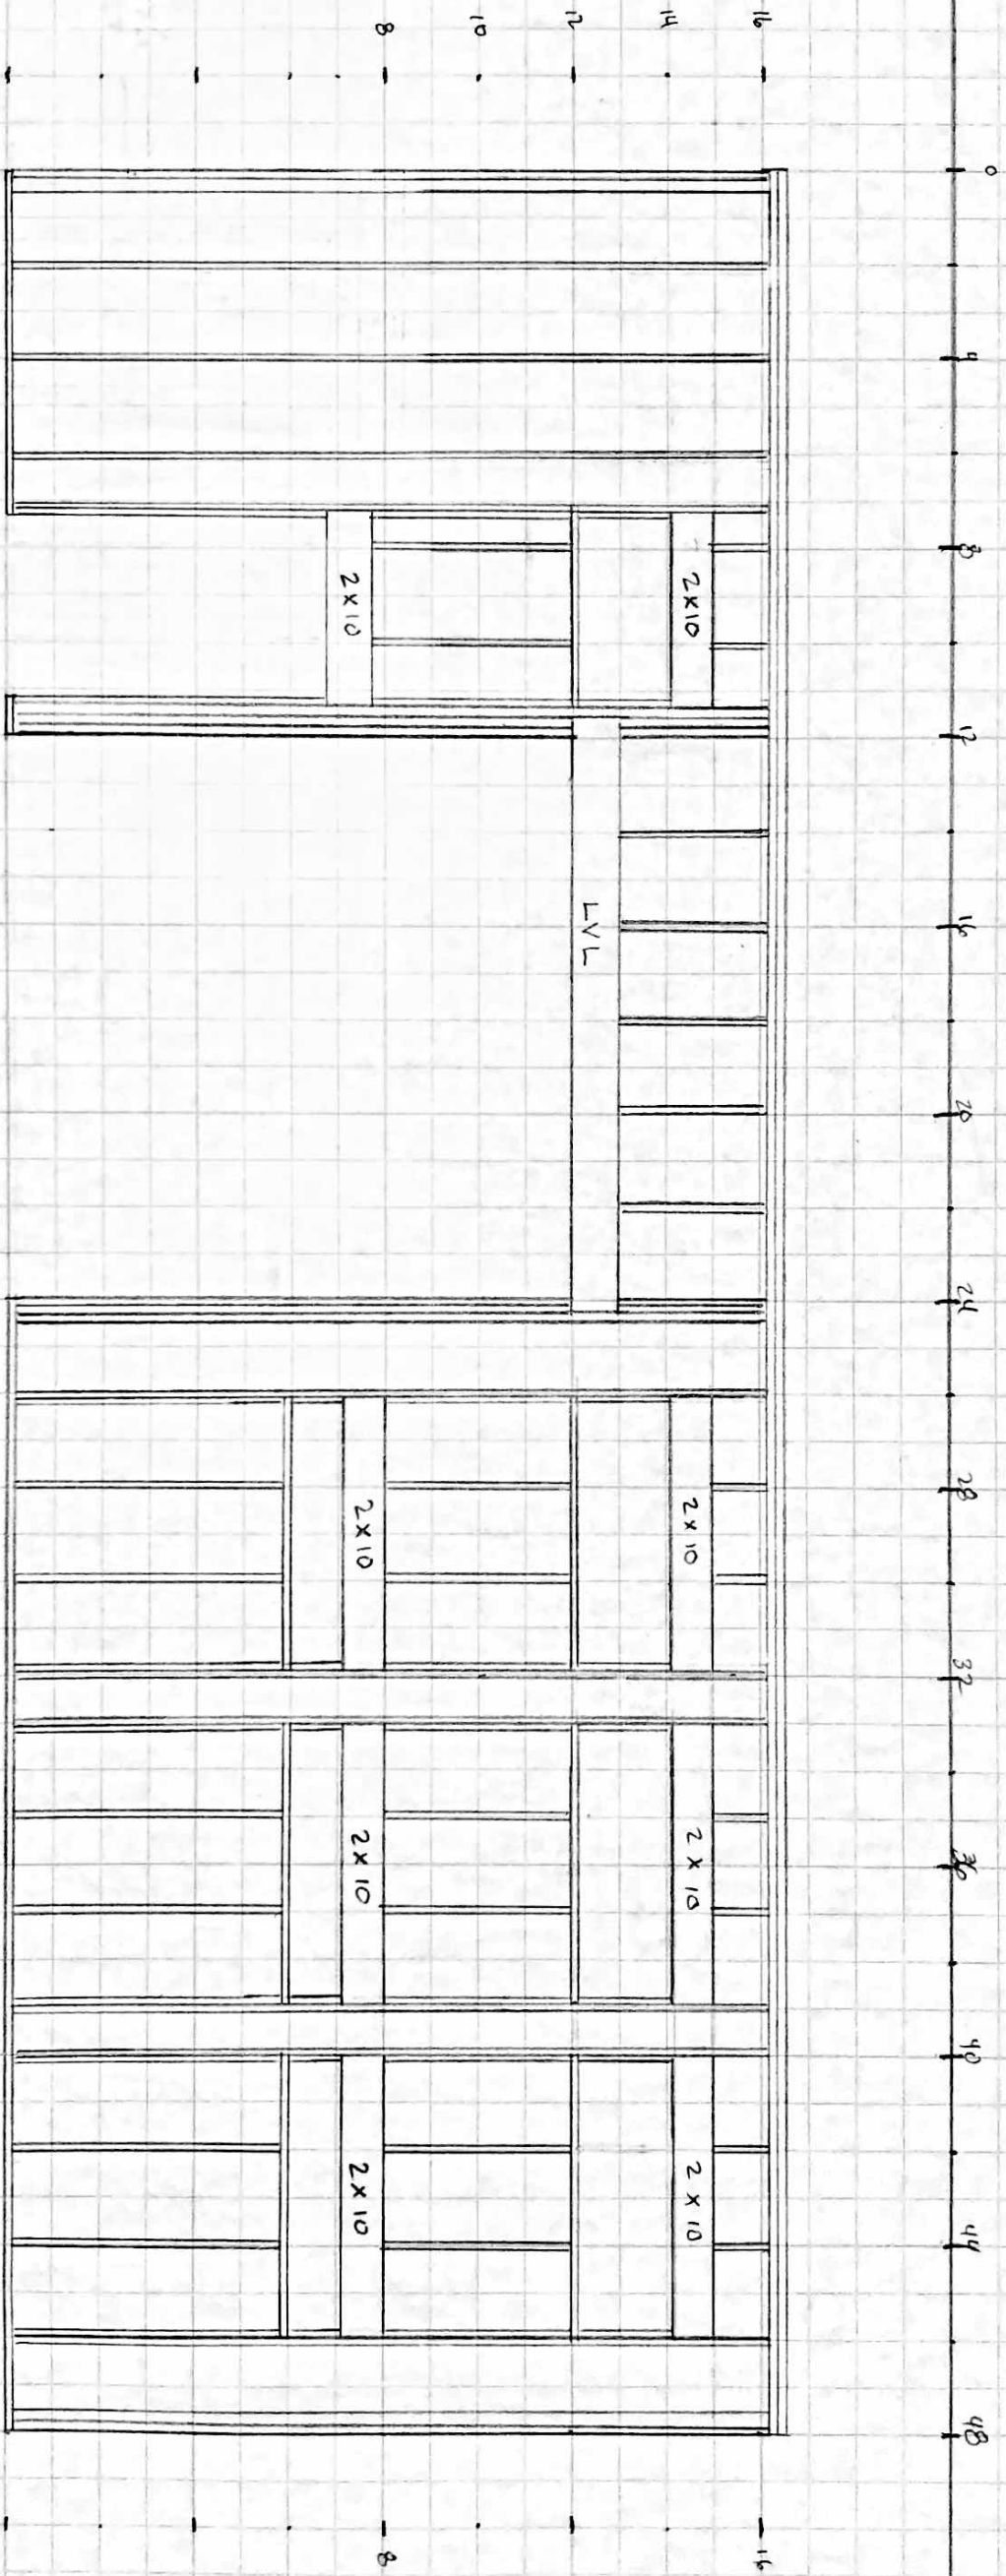

FRONT VIEW

- 28' X 48' ONE CAR GARAGE
- 2X6 STUD WALLS
- 2X10 DBL WINDOW / ENTRY DOOR HEADER

SKETE, JEFF

660 STOCKYARD RD
 WILMINGTON NC 27546

(910) 689-3255

jscgreg1@gmail.com

SIDES

SKERE, JEFF