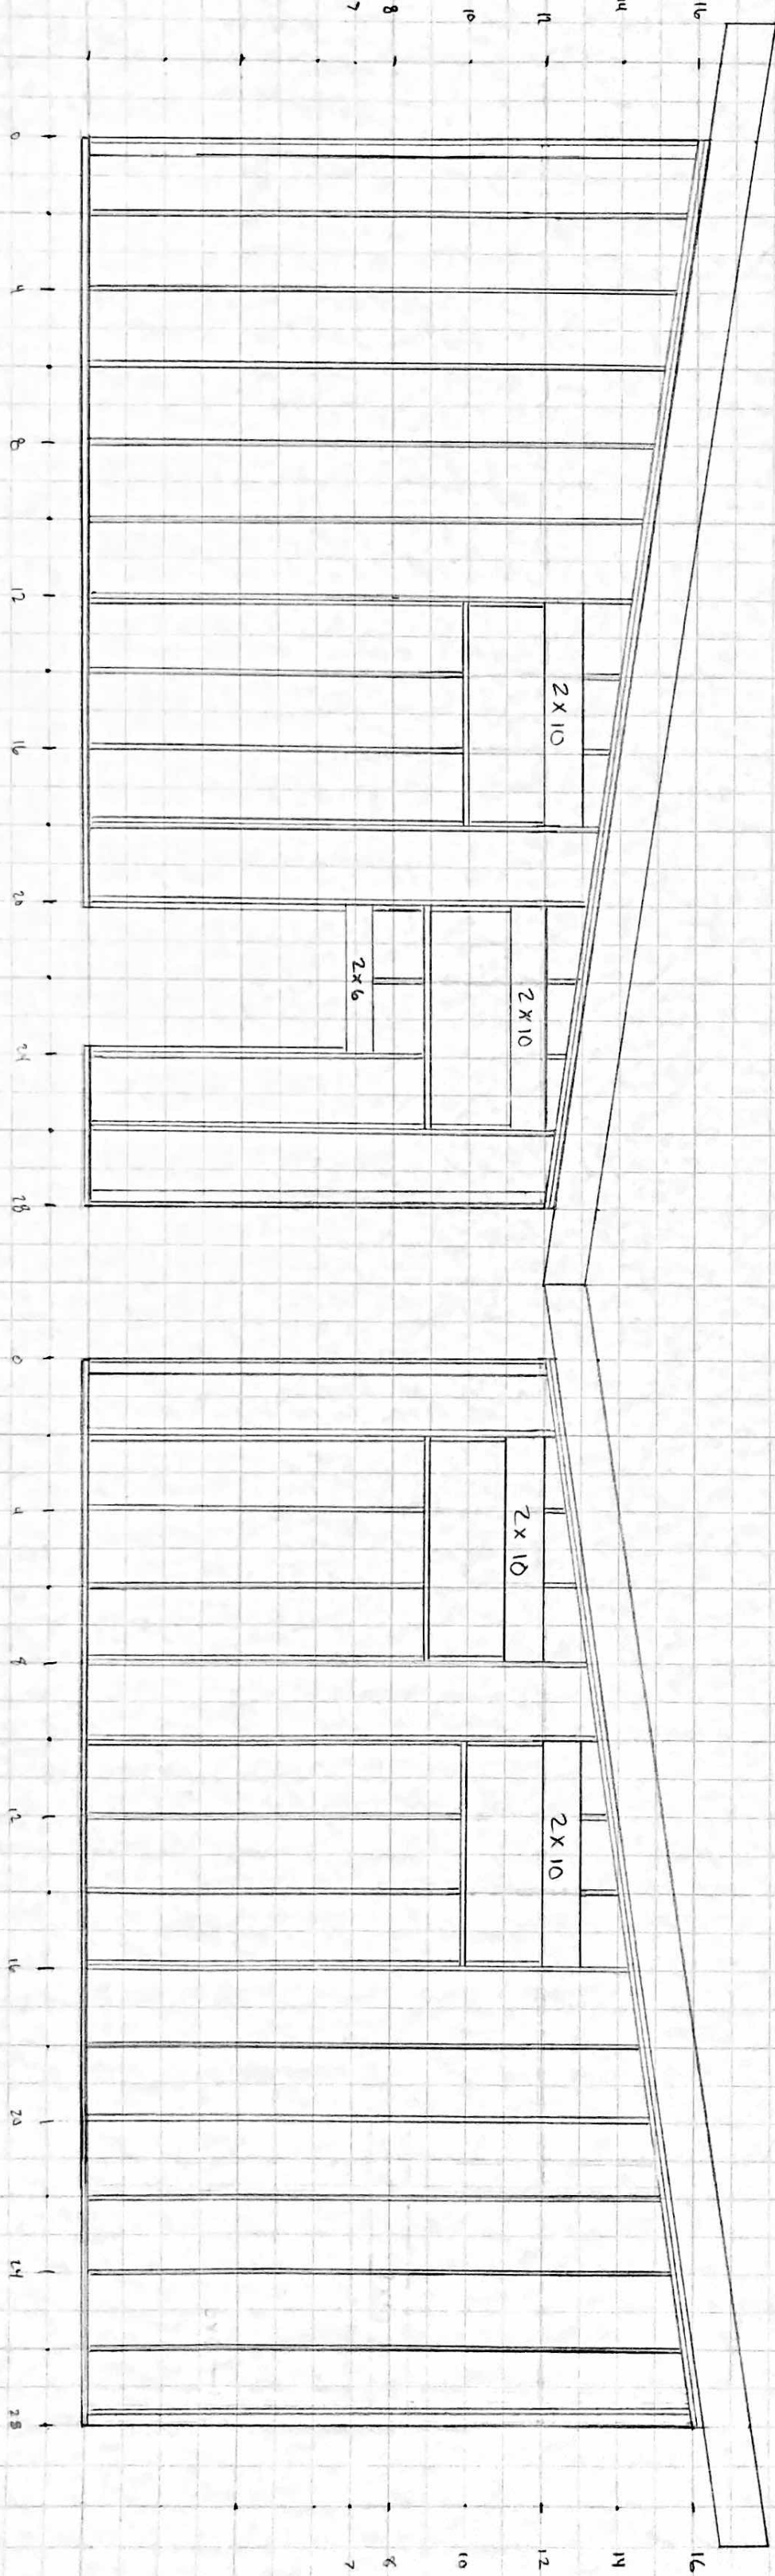

FRONT VIEW

- 28' X 48' ONE CAR GARAGE
- 2X6 STUD WALLS
- 2X10 DBL WINDOW / ENTRY DOOR HEADER

SKETE, JEFF

660 STOCKYARD RD
 WILMINGTON NC 27546

(910) 689-3255

jscgreg1@gmail.com

SIDES

SKERE, JEFF

660 STOCKYARD RD
LILLINGTON NC 27546

(910) 689-3255

Jscgreyl@gmail.com

LEFT SIDE

RIGHT SIDE

BACK

SKEETE, JEFF
660 STOCKYARD RD
LILLINGTON NC 27546
(910) 689-3255
Jscgreyl@gmail.com