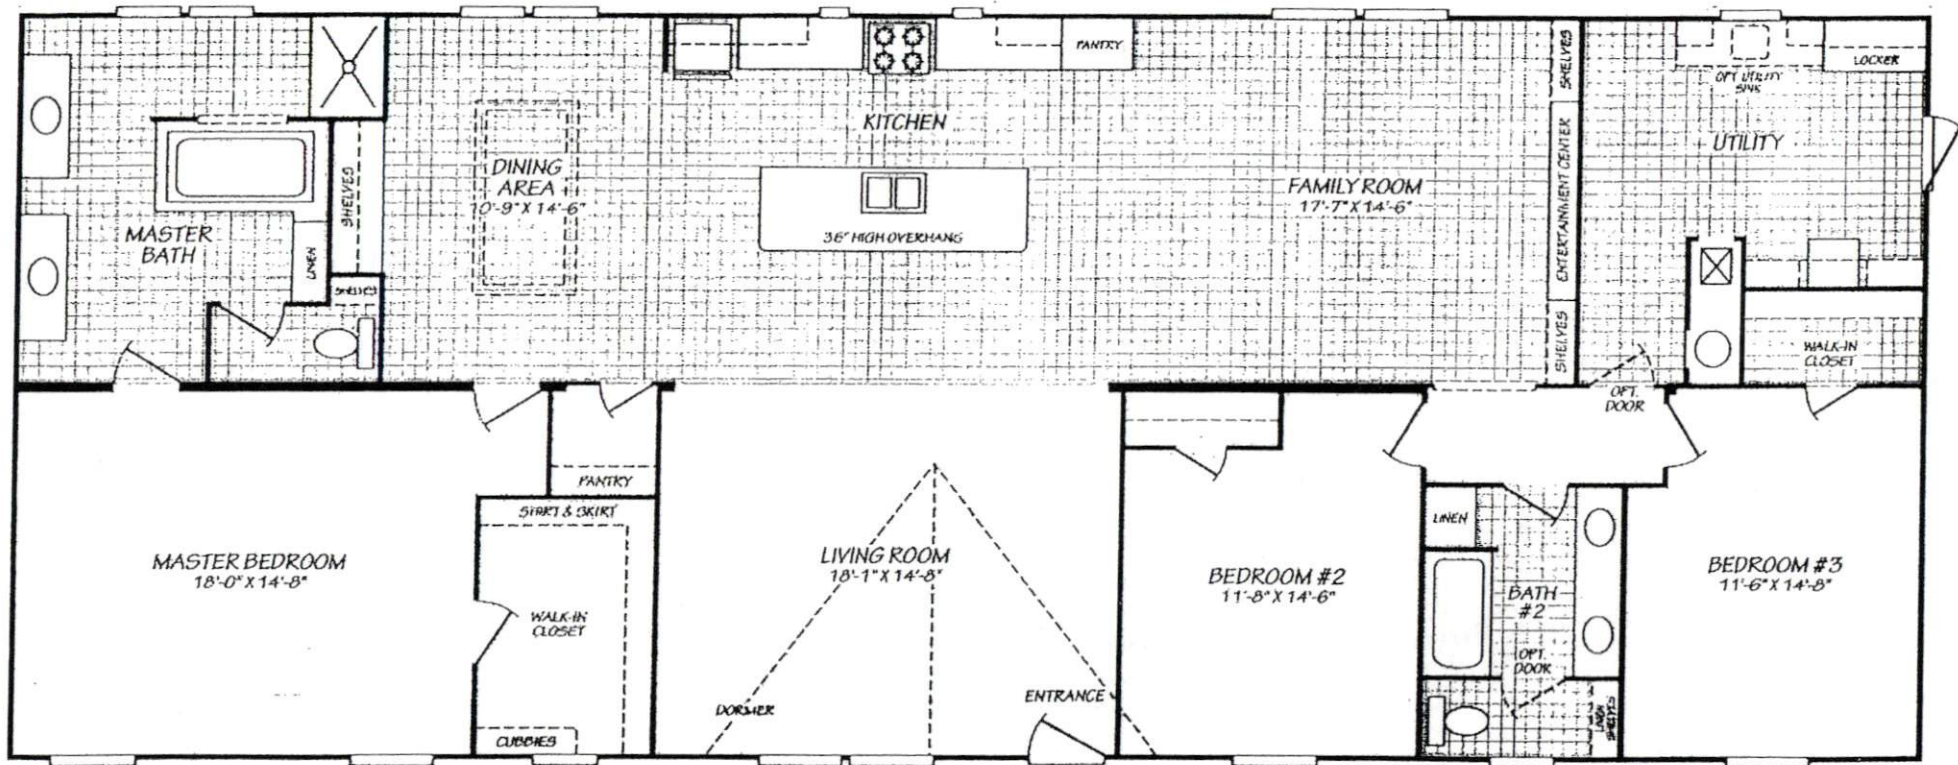

# The Savannah, a large upscale home at affordable pricing

By: Cavco @ Heavenly Homes

3 or 4 Bedroom, 2 Bath

Approx. size: 31' x 76'

Approx. area: 2,300 Square Feet

<b>Model # NOR32764B</b>		Available:	Heavenly Homes
As Shown:	3or4 Br 2Ba	Address:	127 Luby Smith Rd Princeton, NC 27569
Rough Size:	31 x 76	Phone:	919-735-4400
<b>Manufactured Home</b>		Email:	BuyHeavenlyHomes@gmail.com
Rev. Drawing #	708042018	Web site:	www.BuyHeavenlyHomes.com
			Contact: Rob

\* Shown as a manufactured home, but also available as a modular