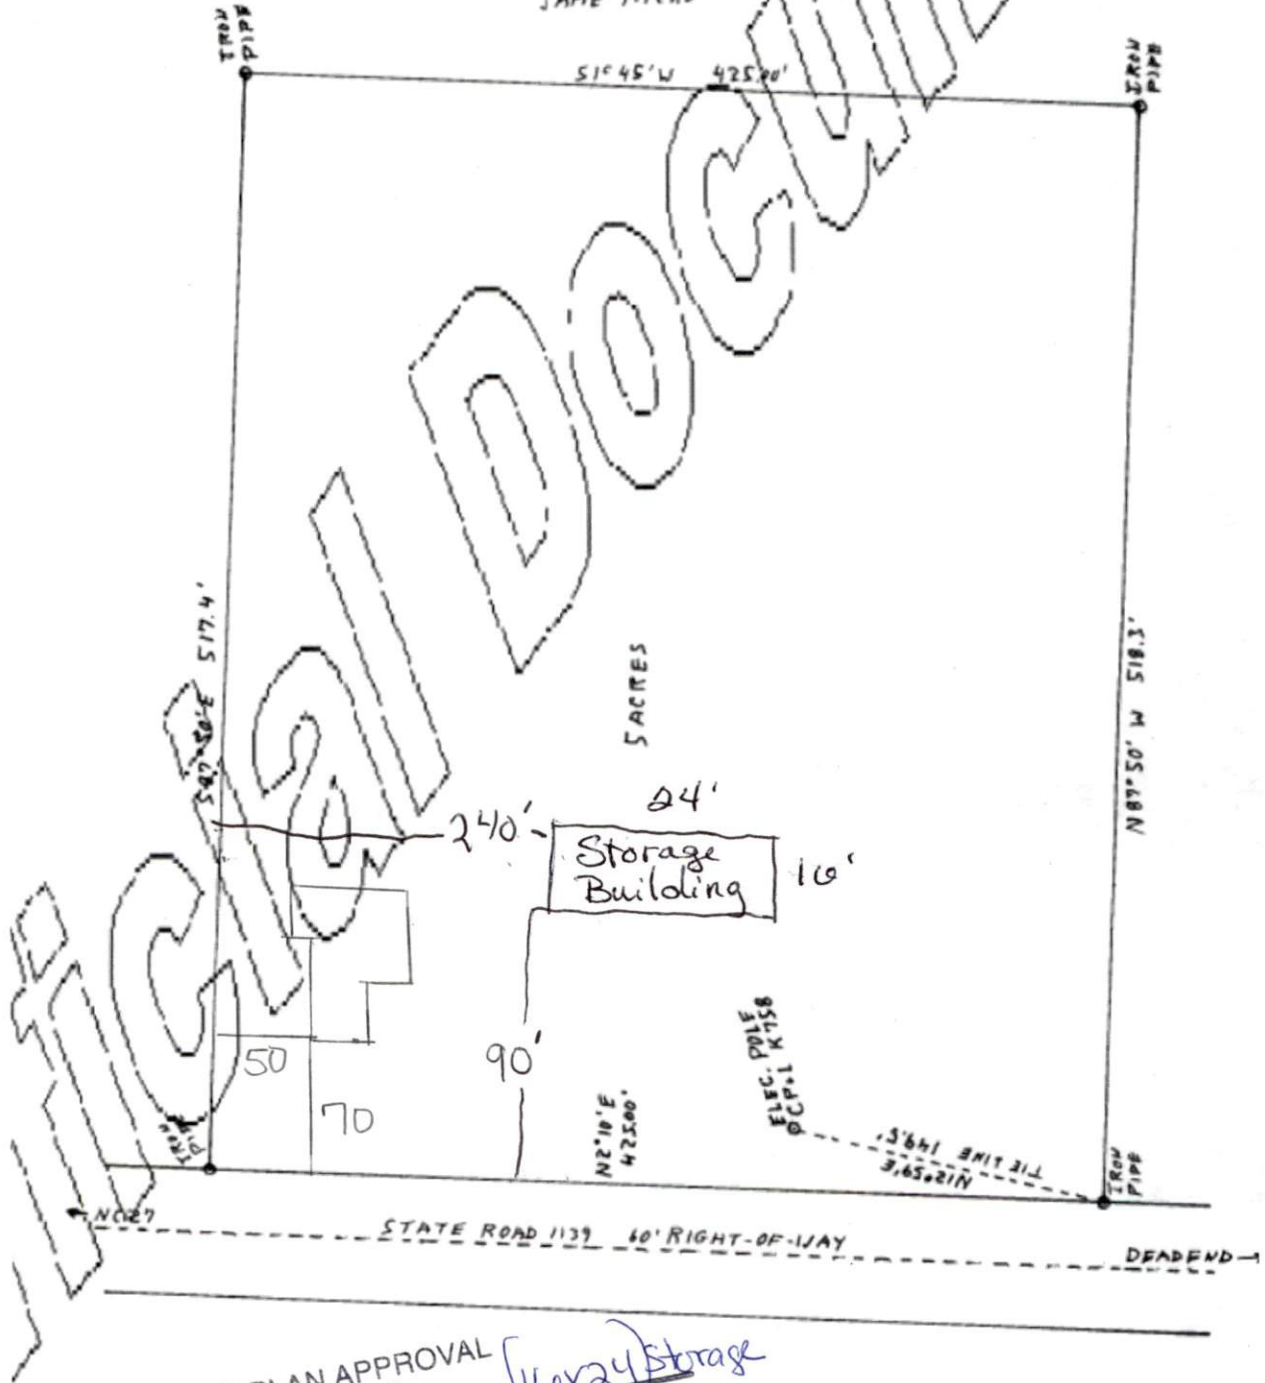

BOUND: HAZEL HARVE BARDE 19 JAN SCALE NOT 1 C. THA EXIST

JANE HICKS

SITE PLAN APPROVAL  
 DISTRICT RA-20R USE (16x24) Storage  
 #BEDROOMS \_\_\_\_\_  
2/24/2020  
 Zoning Administrator