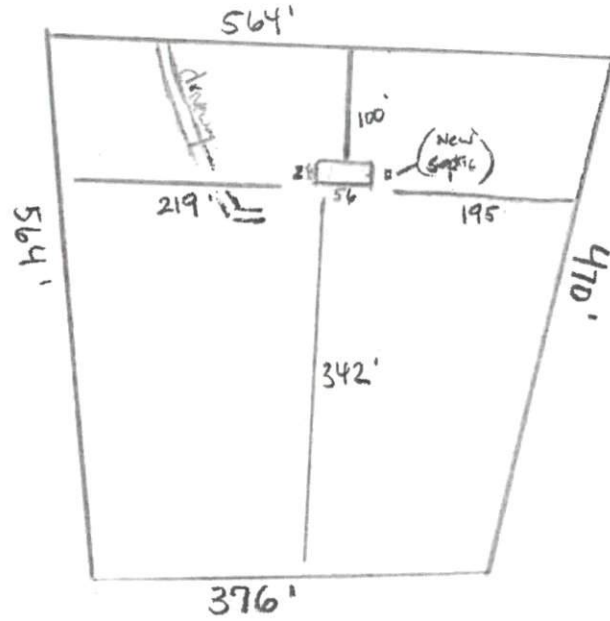

SITE PLAN APPROVAL

DISTRICT R200R USE DWMT

#BEDROOMS 3

1-14-2020 K.A.G.
ZONING ADMINISTRATOR

← — Tom Myers Rd. — — →

1" = 188'