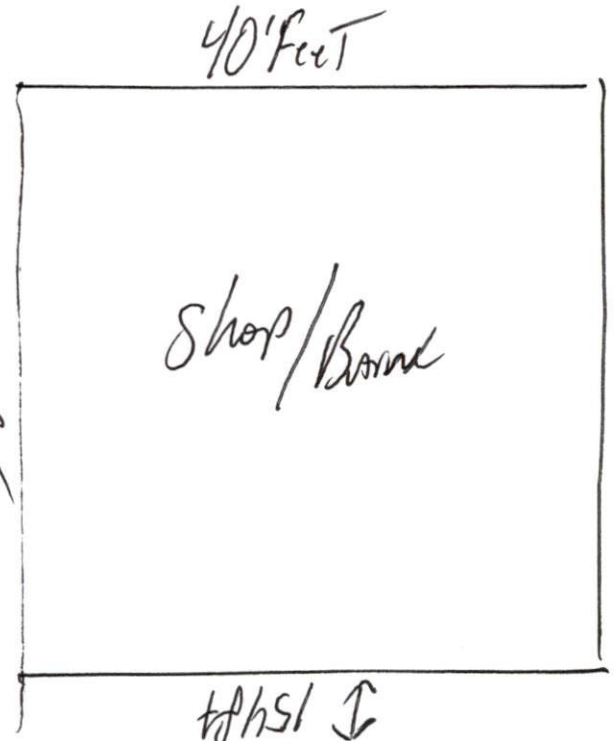

40 + 60 ft

Grant Dupree
919-741-9537

Yellow Flag Marks Corners of
lot

Property Line
↕ 45 ft

60 feet

↕ 15 ft

Property Line