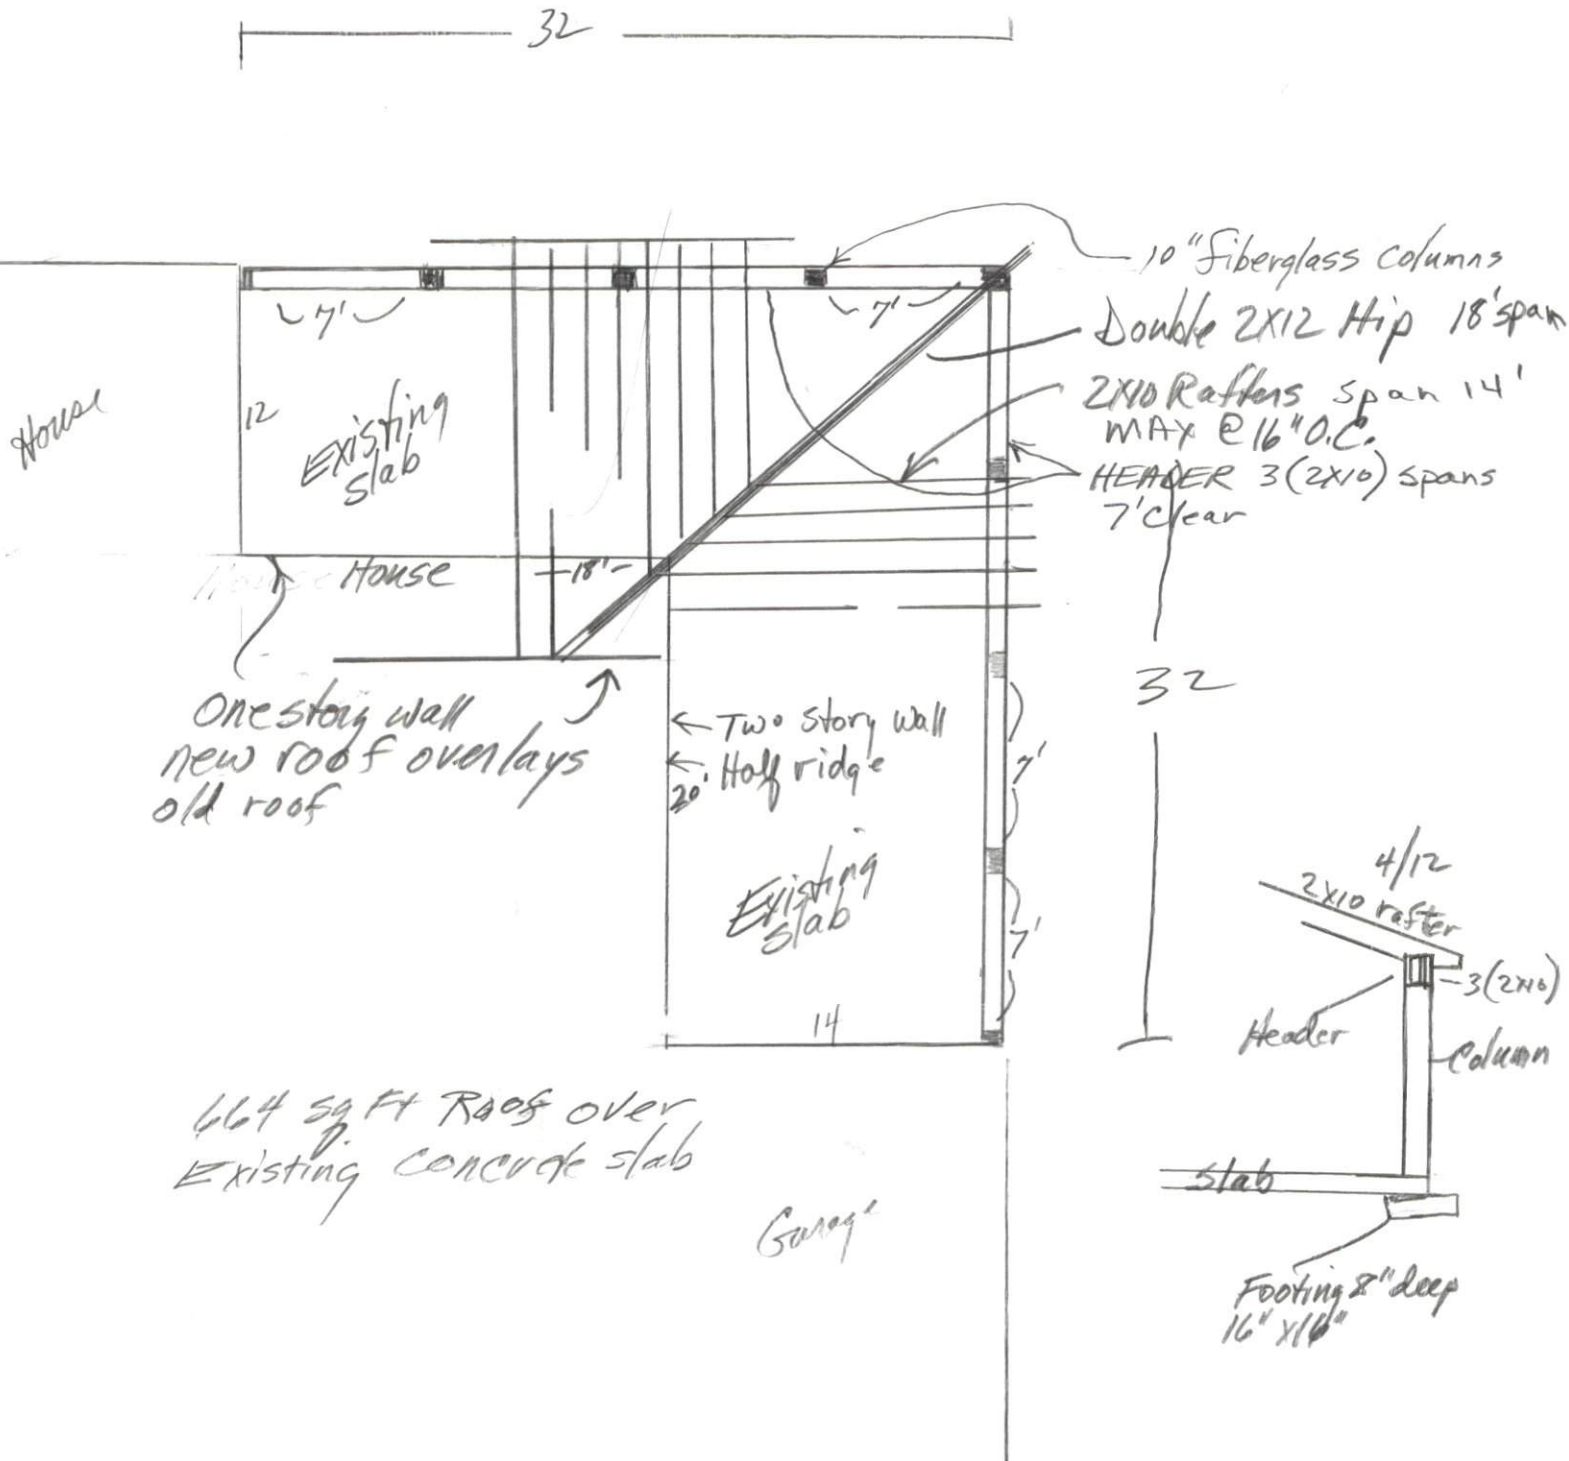

# Mike Wilson Construction

Custom Decks and Porches

Address: 1700 Woodland Rd. Garner, NC 27529 Phone: (919) 772-7282

Email: mikewilsoncon@aol.com Website: www.mikewilsonconstruction.com