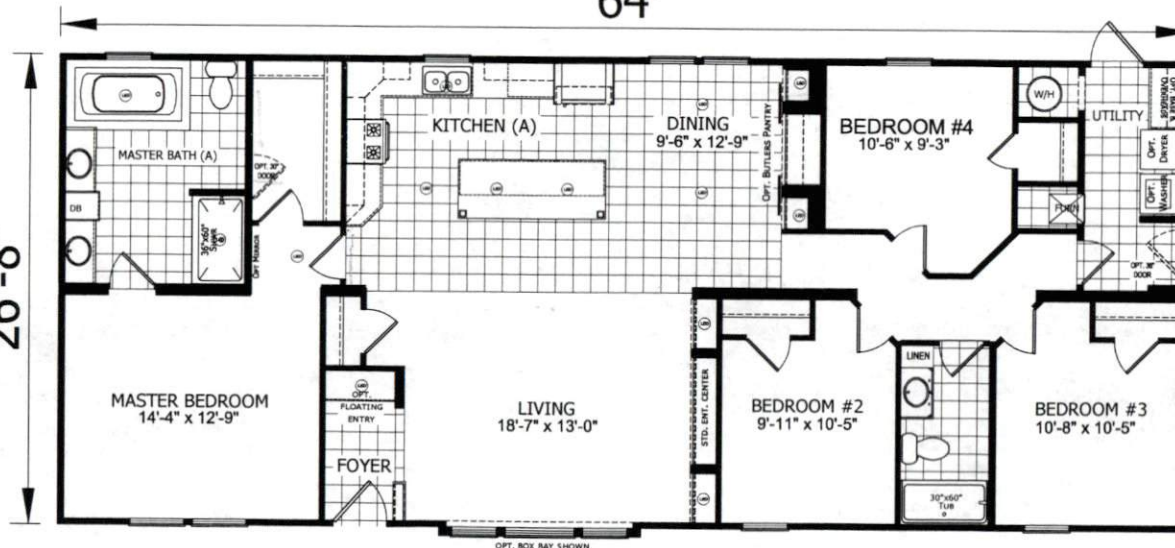

# Factory Expo

"Factory Direct Pricing" HOME CENTERS

4 Bedroom, 2 Bath  
Approx. 1,721 Sq. Ft.

Last Updated: 3-1-19

64'

26'-8"

115 Titan Roberts Road  
Lillington NC 27546

For Detailed Directions See Map On Our Website