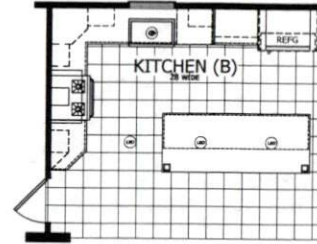

# Factory Expo

"Factory Direct Pricing" HOME CENTERS

4 Bedroom, 2 Bath  
Approx. 1,721 Sq. Ft.

Last Updated: 3-1-19

64'

26'-8"

115 Titan Roberts Road  
Lillington NC 27546

For Detailed Directions See Map On Our Website