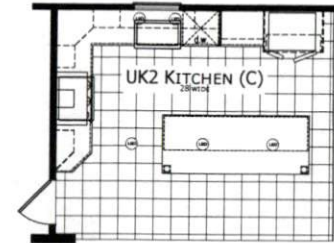

# Factory Expo

"Factory Direct Pricing" HOME CENTERS

4 Bedroom, 2 Bath  
Approx. 1,721 Sq. Ft.

Last Updated: 3-1-19

64'

26'-8"

115 Titan Roberts Road  
Lillington NC 27546

For Detailed Directions See Map On Our Website