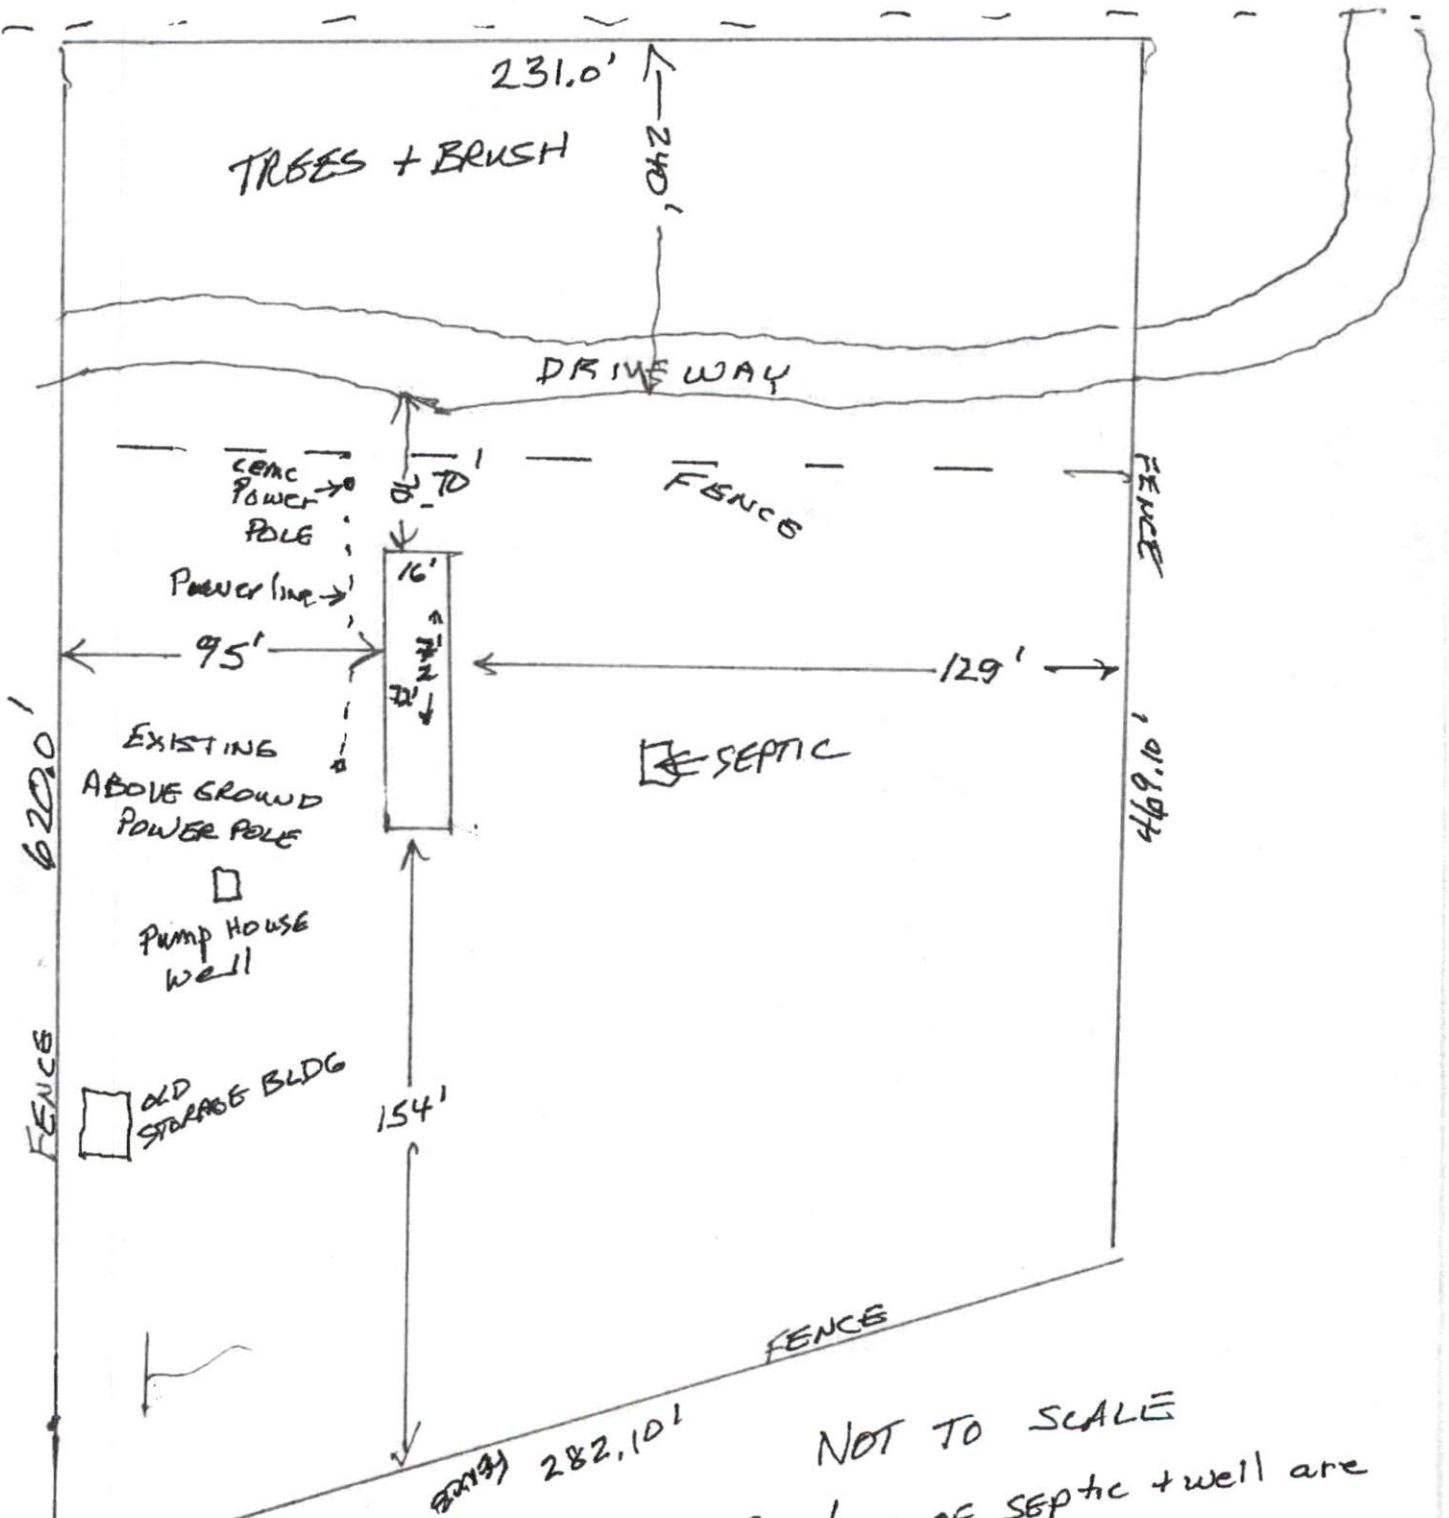

331 TREEBARK LN, CAMERON, NC 28326

TREEBARK LANE → WEST ROAD

NOT TO SCALE
POSITIONS OF SEPTIC + WELL ARE
APPROXIMATE

SITE PLAN APPROVAL
DISTRICT RA-20 USE SwmH
#BEDROOMS 3
10-30-19 KAG.
ZONING ADMINISTRATOR

Harnett GIS

GIS/E-911 Addressing

October 29, 2019

- Recycle Center
- Landfills
- Surrounding County Boundaries
- Federal Property

- City Limits
- Harnett County Boundary
- Address Numbers
- Airport

- MajorRoads**
- Interstate
 - NC
 - US
 - Roads

- Mile_Markers
- Railroad

1 inch = 94 feet