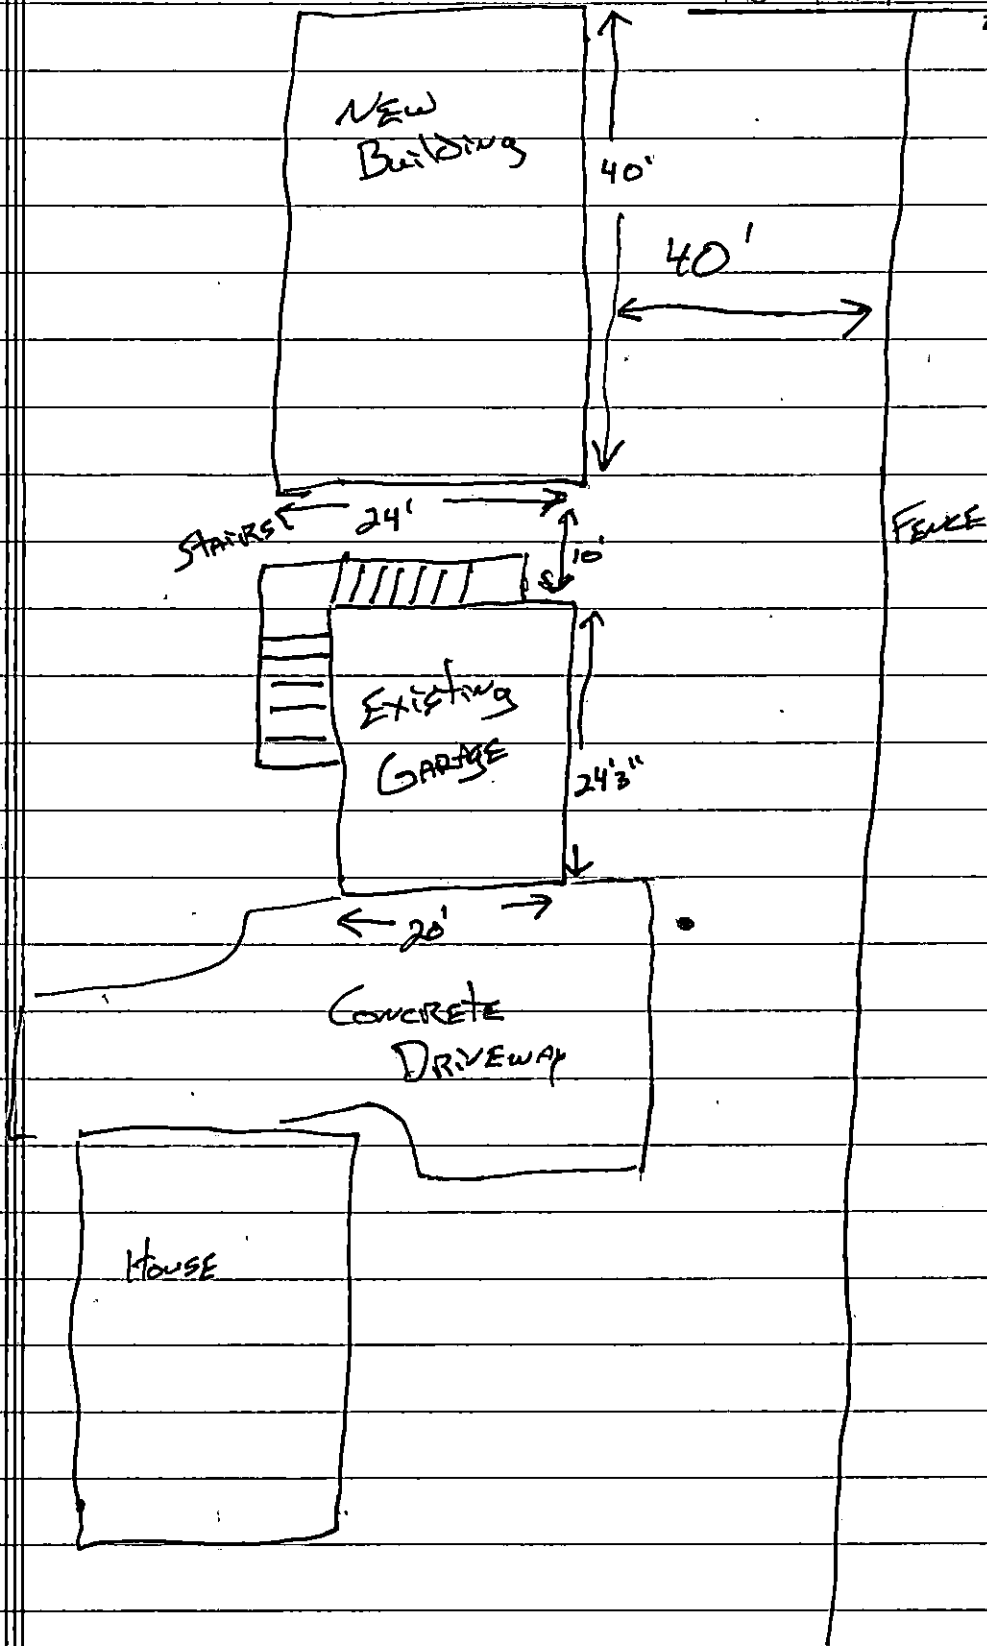

SITE PLAN APPROVAL

DISTRICT R20M

*detached
Storage bldg*

#BEDROOMS

10.4.19

djw/asm
ZONING ADMINISTRATOR

TOTAL PERMITS
 2000
 DISTRICT USE
 SITE PLAN APPROVAL