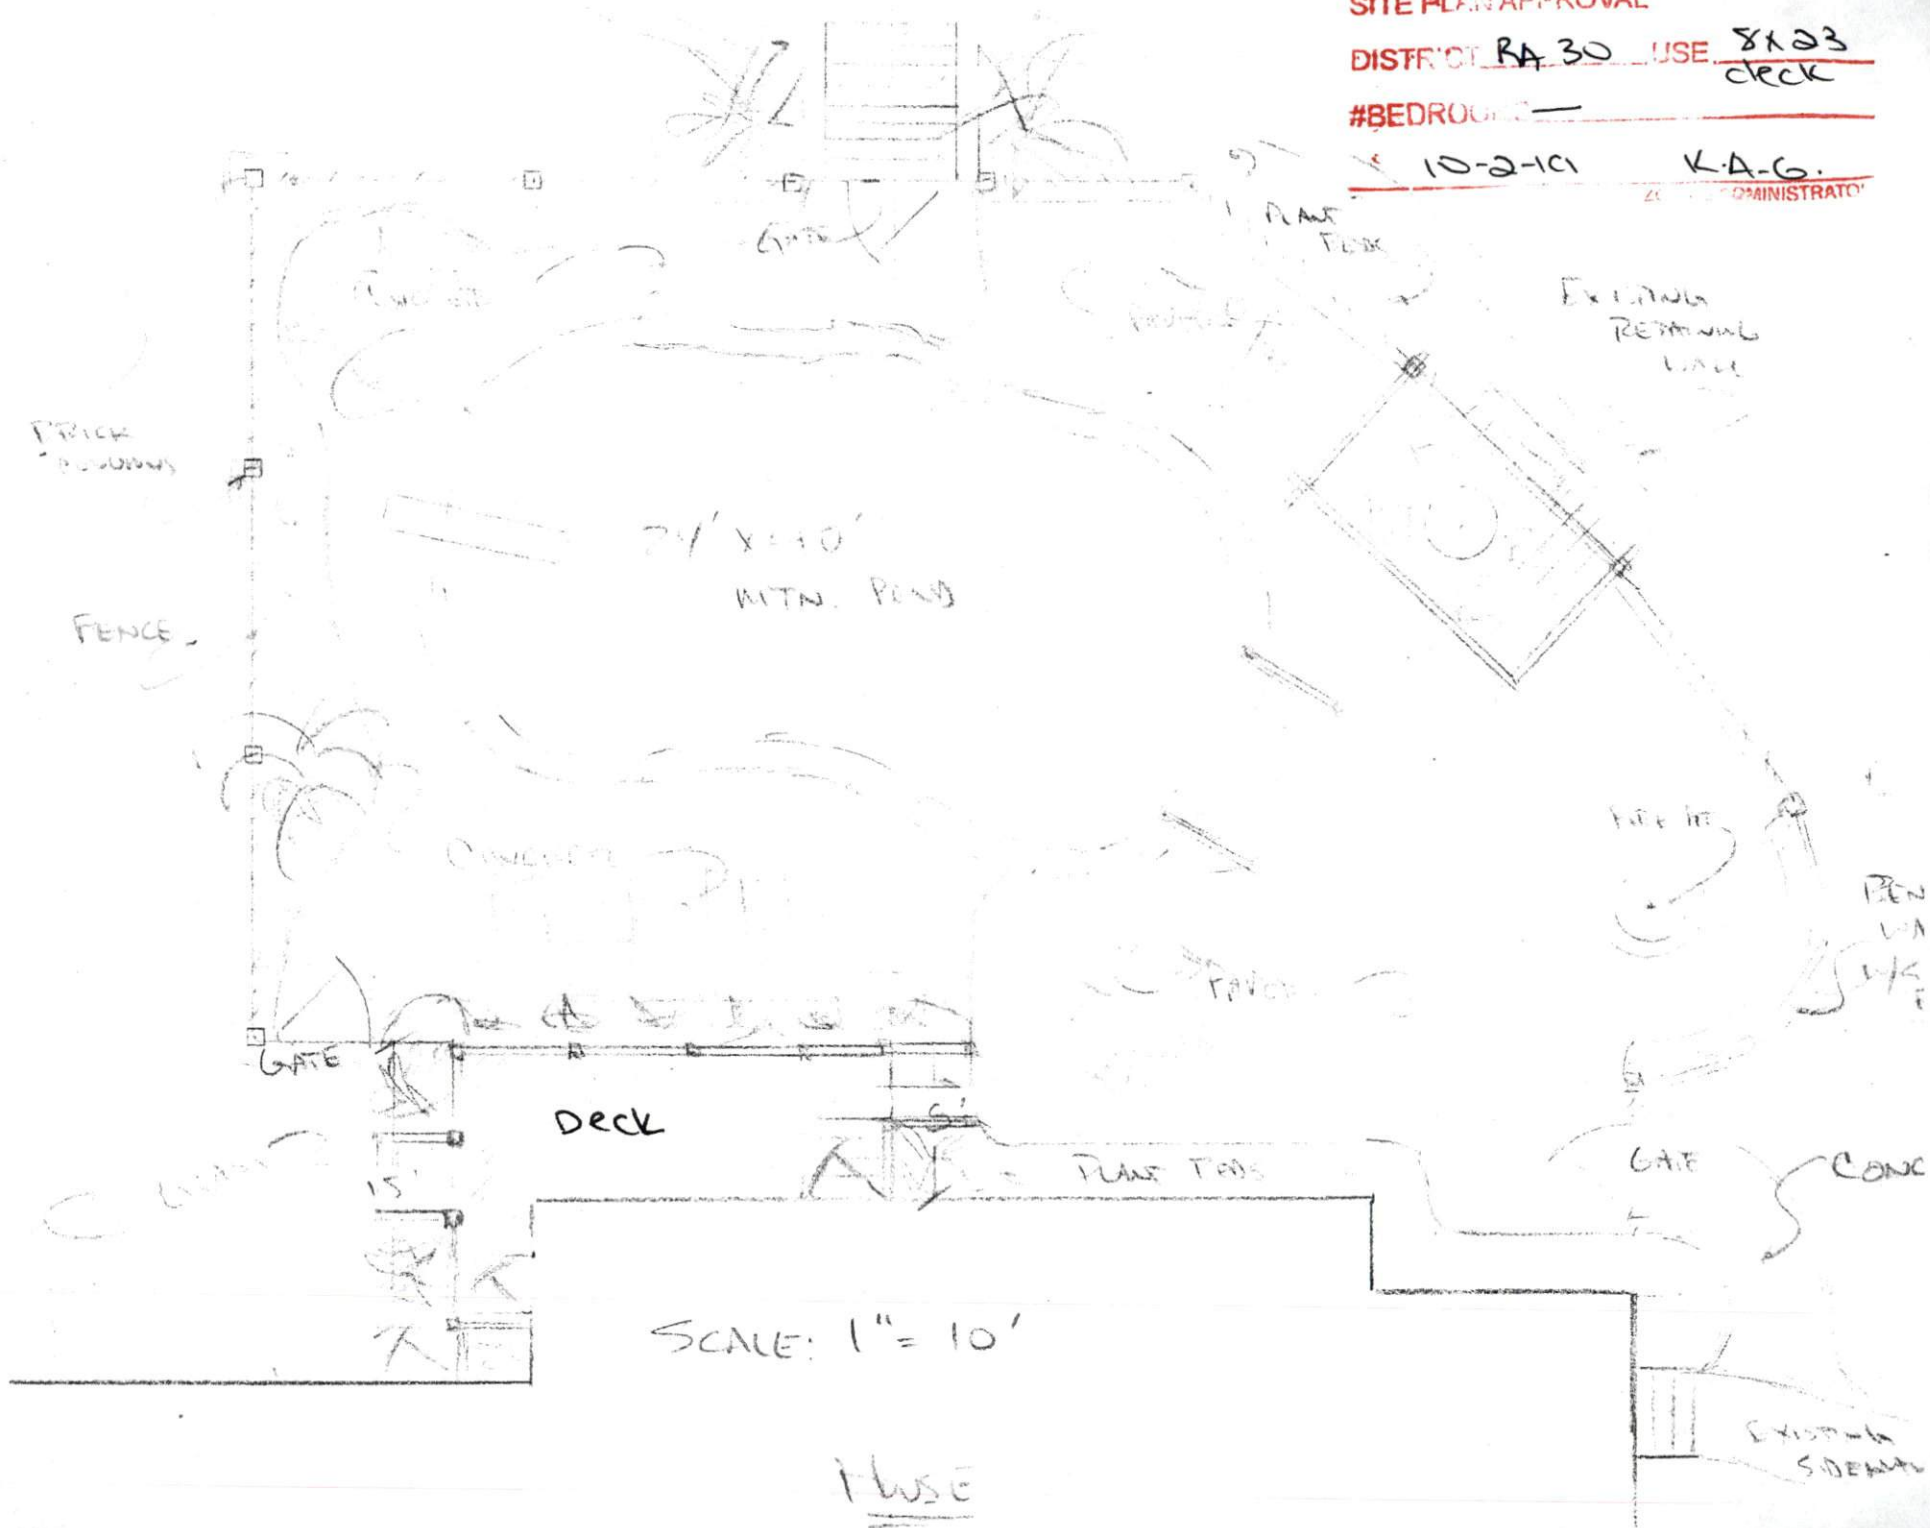

SITE PLAN APPROVAL

DISTRICT RA 30 USE 8123
check

#BEDROOMS —

10-2-101 K.A.G.
ADMINISTRATOR

SCALE: 1" = 10'

House