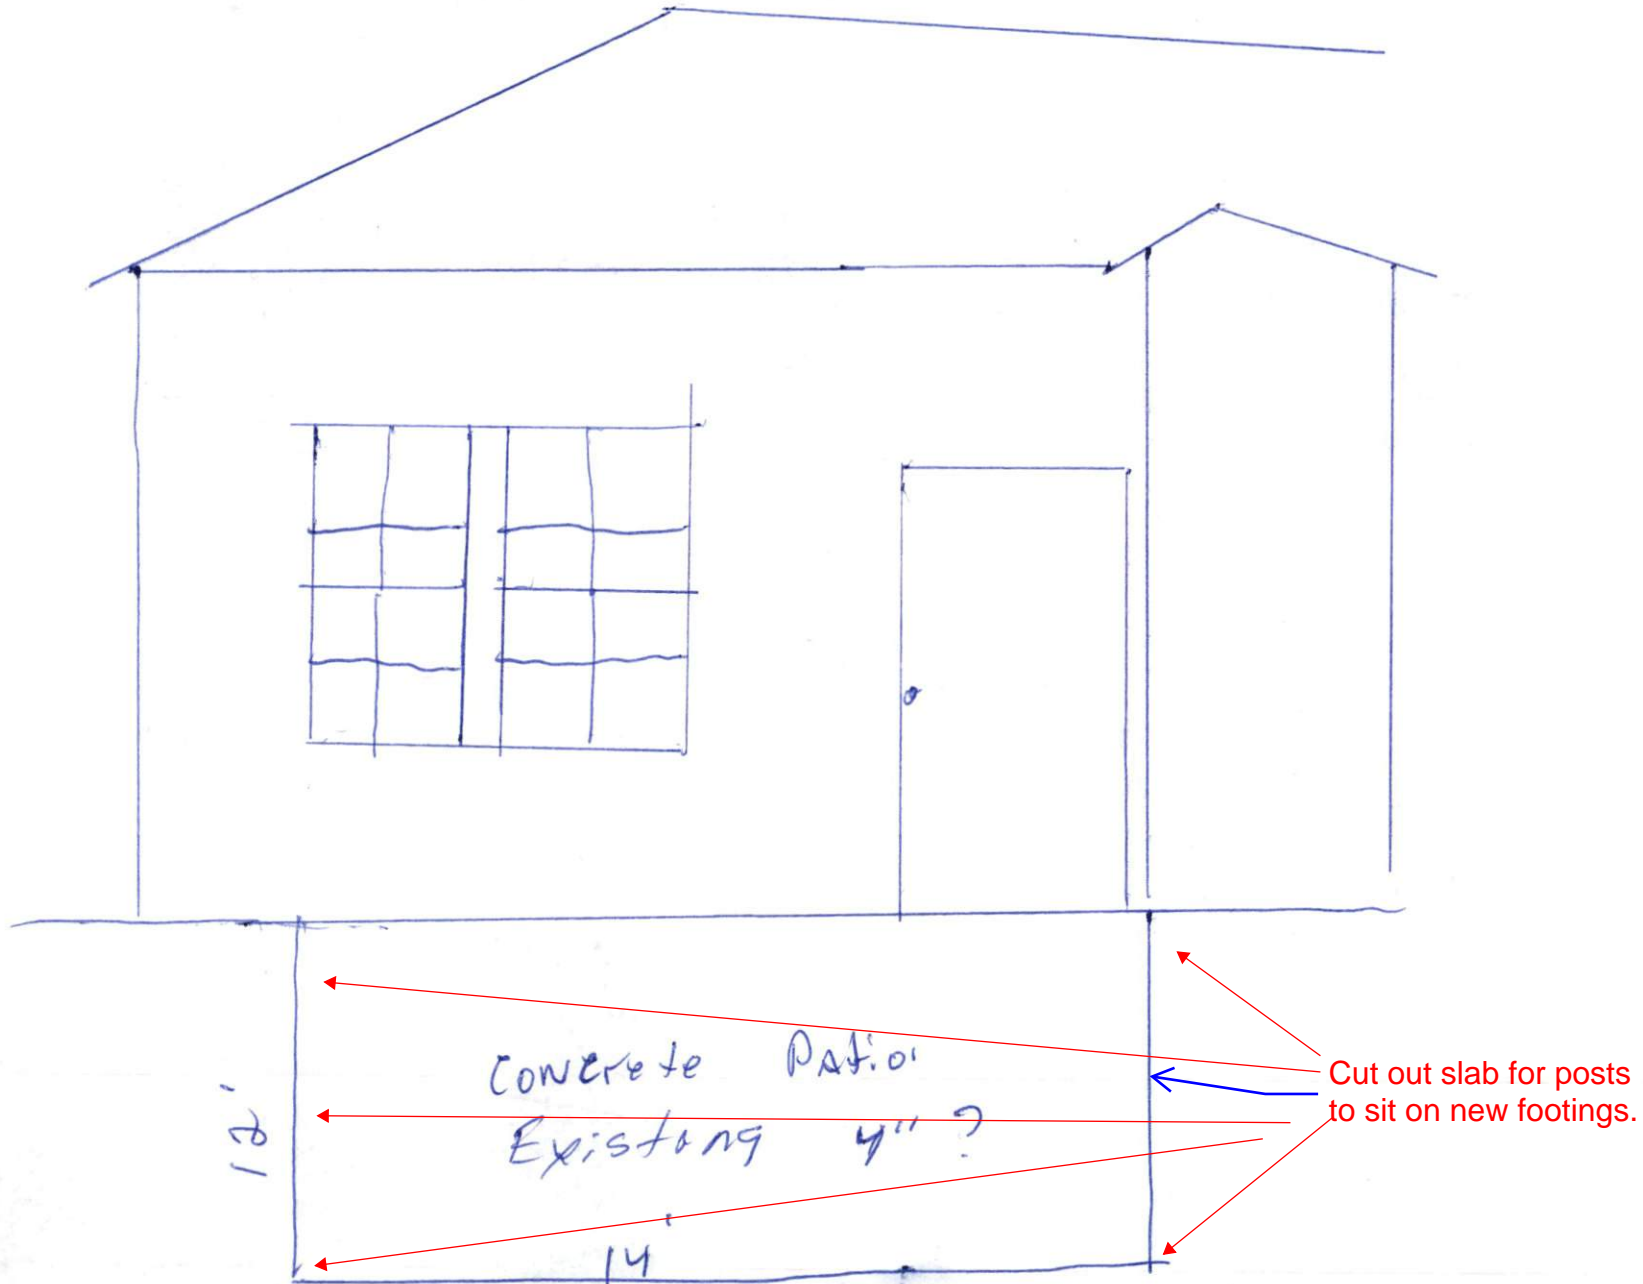

Ron Hise
134 Widgeon Way
Thomas Manor

Builder John Wilson
910-984-5089

Row House

134 Wilson Way

THOMAS MANOR

Builder John Wilson

910-984-5088