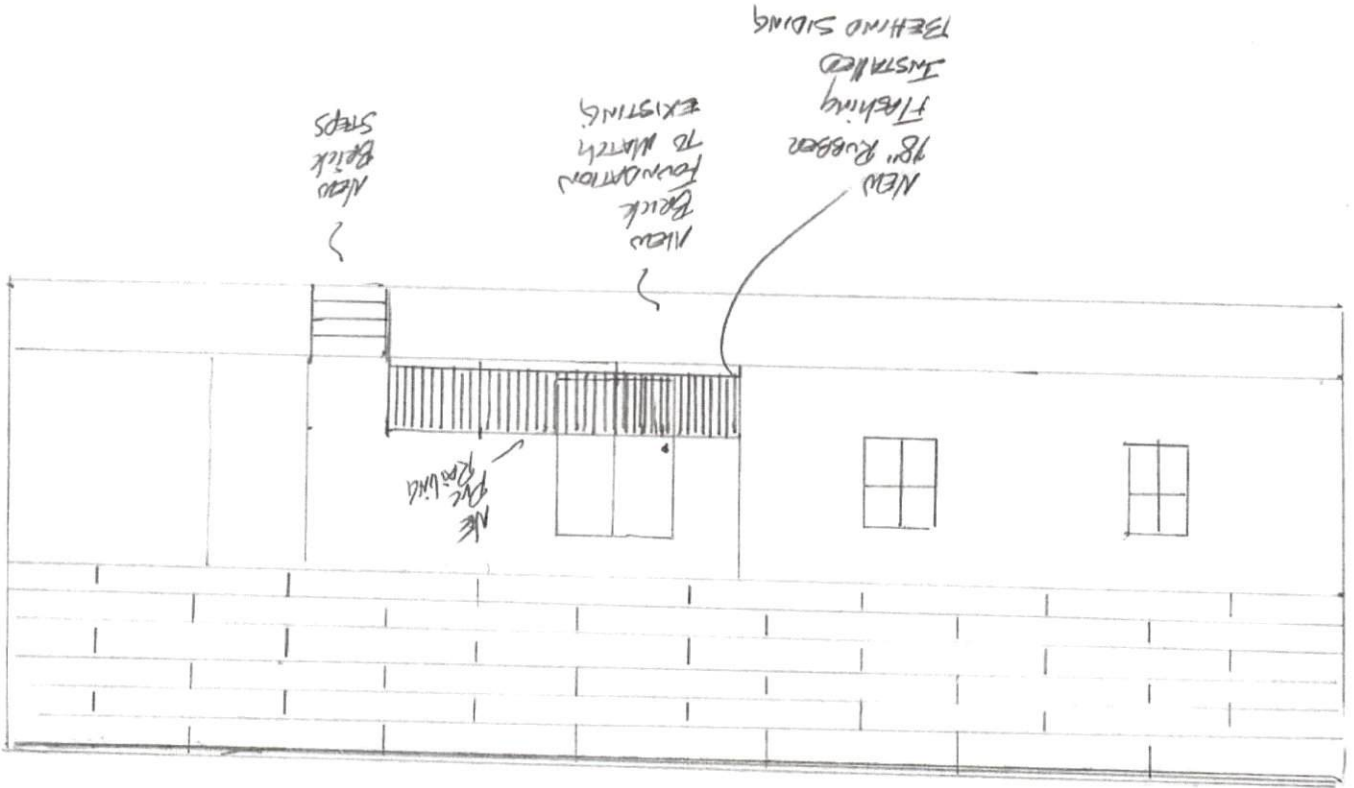

Carolina Remodeling & Construction LLC  
(919) 602-4890

Parcel # 03958713002028

Lot: #108

Subdivision: The Summit

SAYFORD, NC 27332

205 Castle Rock Dr

DARRAN JOHNSON

FRONT VIEW  
(From Back of House)

NEW BRICK STEPS

SIDE VIEW

DARRIAN JOHNSON  
205 CASTLE ROCK DR  
SAUTEER, NC 27332  
SUBDIVISION: THE SUMMIT  
LOT: # 108  
PARCEL: # 03958713002028  
± 1/8" SCALE

Carolina Remodeling & Construction LLC  
(919) 600-4890